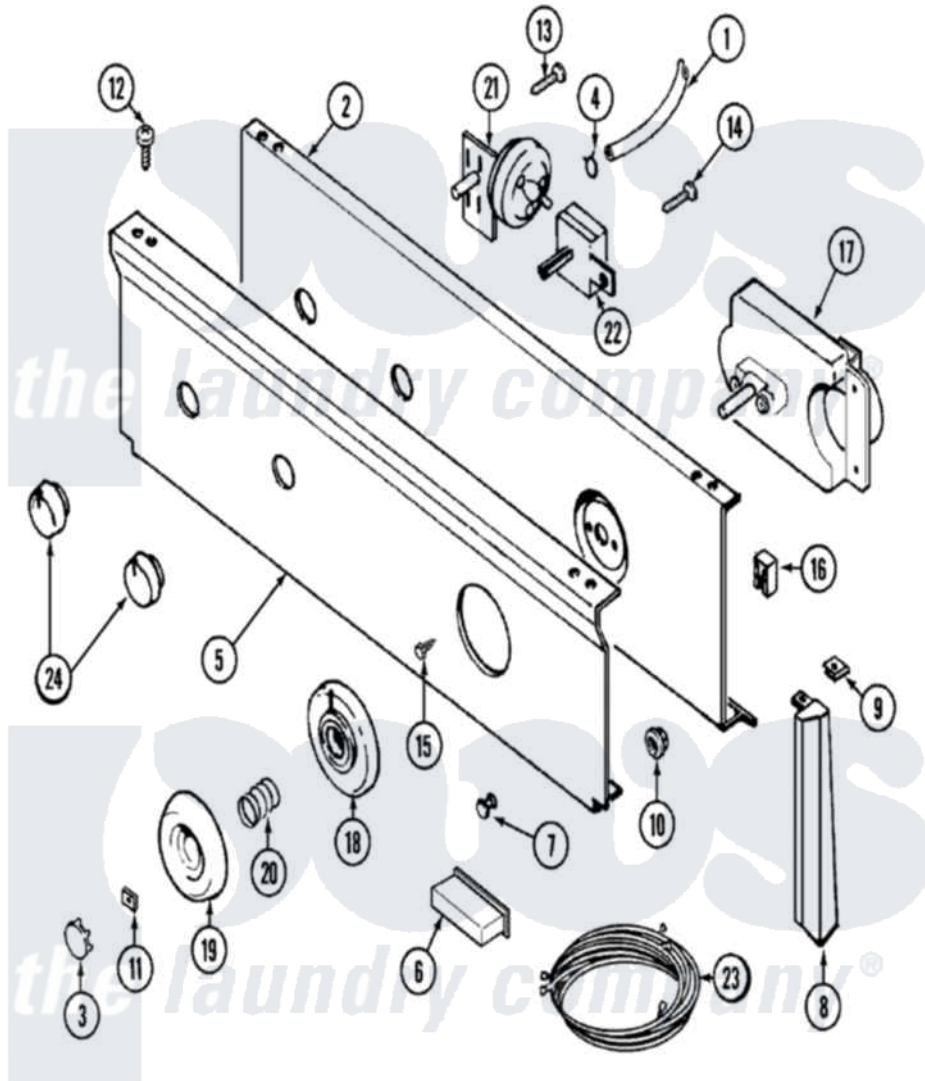

# Maytag LAT8624ABM 04 - CONTROL PANEL (LAT8624AAM & ABM)

Maytag [Residential Maytag LAT8624ABM Washer Parts](#) Parts Diagram 04 - CONTROL PANEL (LAT8624AAM & ABM)  
 Click on the part number to view part

Item	Original Part Number	Replaced By	Status	Part Description
1	22001036	<a href="#">22001619</a>		Tube, Water Level Switch
2	315483	<a href="#">3370225</a>		Screw
"	<a href="#">204807</a>			Ground Wire, Supp. Plte To Top Cover
"	<a href="#">22001132</a>			Plate, Support
3	216424		Not Available	CAP, KNOB (ALM)
4	410296	<a href="#">596669</a>		Clamp, Manifold
5	22001459		Not Available	PANEL, CONTROL (ALM)
6	<a href="#">214897</a>			Pad, Control Panel
7	22001215	<a href="#">7730P011-60</a>		Lens, Indicator Light
8	22001292	<a href="#">22001567</a>		Cap, End
"	<a href="#">22001293</a>			End Cap, Control Panel
9	<a href="#">214894</a>			Fastener, End Cap
10	<a href="#">214872</a>			Palnut, End Cap Note: Nut, Lamp Holder
11	<a href="#">211605</a>			Bezel, Timer Dial
12	<a href="#">210032</a>			Screw, No.8 X 9/16 Ctsk Note:

12	<a href="#">210932</a>		Screw, Inlet Duct
13	211168	<a href="#">W10139210</a>	Screw, 8-18 X 5/16
14	211168	<a href="#">W10139210</a>	Screw, 8-18 X 5/16
15	<a href="#">216412</a>		Screw, Bracket To Timer
16	<a href="#">903115</a>		Lock Light
17	<a href="#">22001252</a>		Timer RPR
18	22001266	Not Available	BEZEL, TIMER KNOB (ALM)
19	22001199	Not Available	KNOB ASSY. (ALM)
20	<a href="#">211065</a>		Spring, Index Wheel
21	<a href="#">208207</a>		Switch, Pressure
22	208281	Not Available	SWITCH, TEMP (4POSITION)
23	<a href="#">22001297</a>		Wire Harness, Main
24	22001099	Not Available	MANUAL, USE & CARE (FRENCH)
"	22001269	Not Available	KNOB ASSY. (ALM)