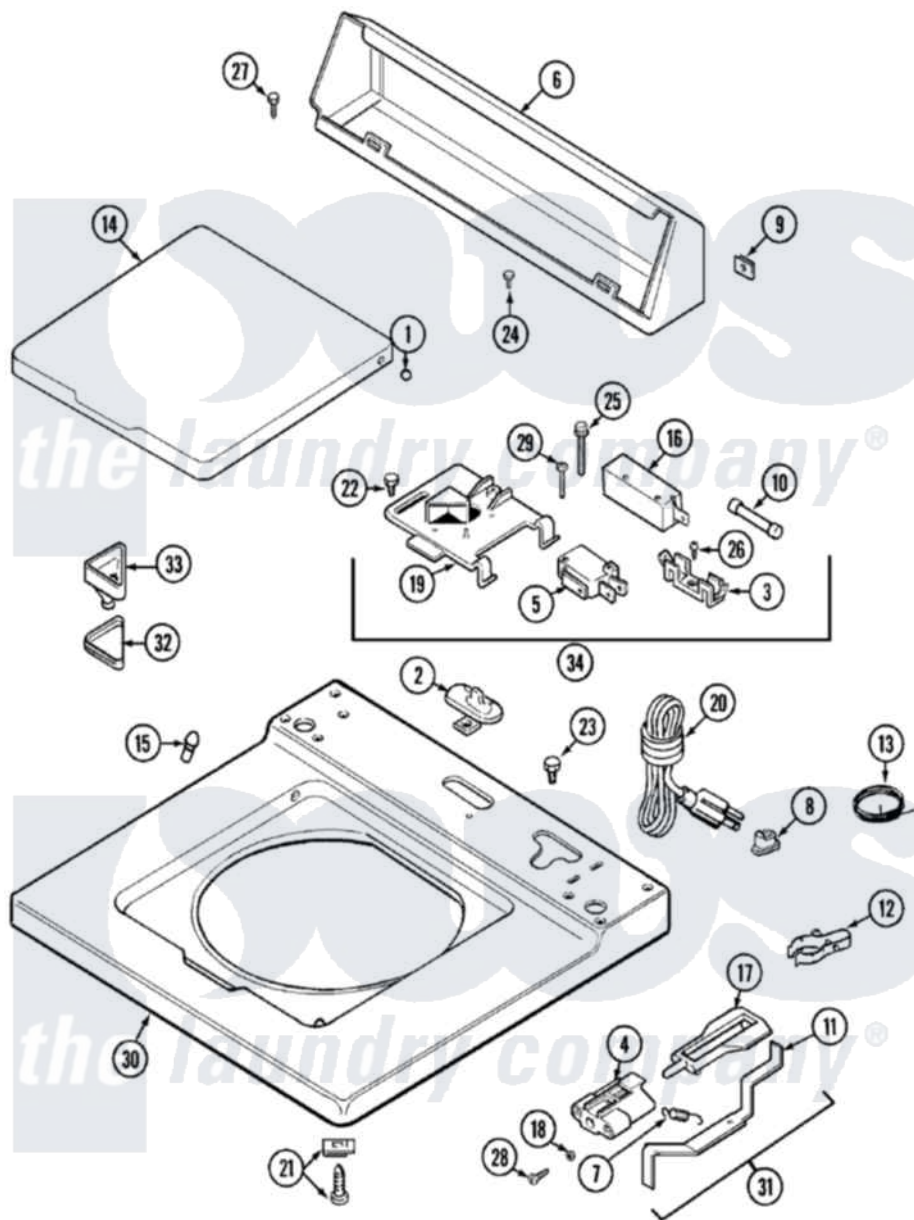

Maytag LAT8624ABM 05 - TOP (LAT8624AAM & ABM)

Maytag Residential Maytag LAT8624ABM Washer Parts Parts Diagram 05 - TOP (LAT8624AAM & ABM)
 Click on the part number to view part

Item	Original Part Number	Replaced By	Status	Part Description
1	211726			Hinge, Ball Lid
2	207159	489355		Screw, 8 X 1/2
"	22001298			Cap, Top Cover
3	207167			Block, Fuse
4	216256		Not Available	BRACKET, UNBALANCE
5	207166			Switch, Check
6	205635L		Not Available	CONSOLE (ALM)
7	213720			Spring, Lid Switch
8	211881			Grommet, Cord Part Not Used-Gas Models Only
9	215075			Fastener, Control Panel To Console
10	207168	22001682		Switch Assembly, Lid W/4amp Fuse
11	22001136			Lever, Unbalance
12	301548			Clamp, Ground Wire
13	311155			Ground Wire And Clamp

14	22001029	Not Available	LID (CANADA-ALM)---NA
15	212716		Bumper, Lid
16	205415	279347	Switch-Lid
17	216255		Plunger, Lid Switch
18	211500		Washer, Bracket To Top Cover
19	Y215699	22001678	Bracket, Switch And Fuse
20	208194	22003062	Cord, Power
21	204445		Screw And Fastener Assembly
22	207159	489355	Screw, 8 X 1/2
23	315483	3370225	Screw
24	216423	3370225	Screw
25	213501		Screw, No.6-20 X 1-1/8 Inch
26	Y311711		Screw, Fuse Block
27	Y313559		Screw
28	910182	25-7809	Screw, No.6-20 1/2 Flthd Torx
29	22001352		Screw, Check Switch
30	22001120		Top, Main ---NA
31	22001311		Unbalance Lever Assembly
32	215374	Not Available	GASKET FOR BLEACH CUP
33	22001200	22001008	Cup, Bleach
34	207176	22001682	Switch Assembly, Lid W/4amp Fuse