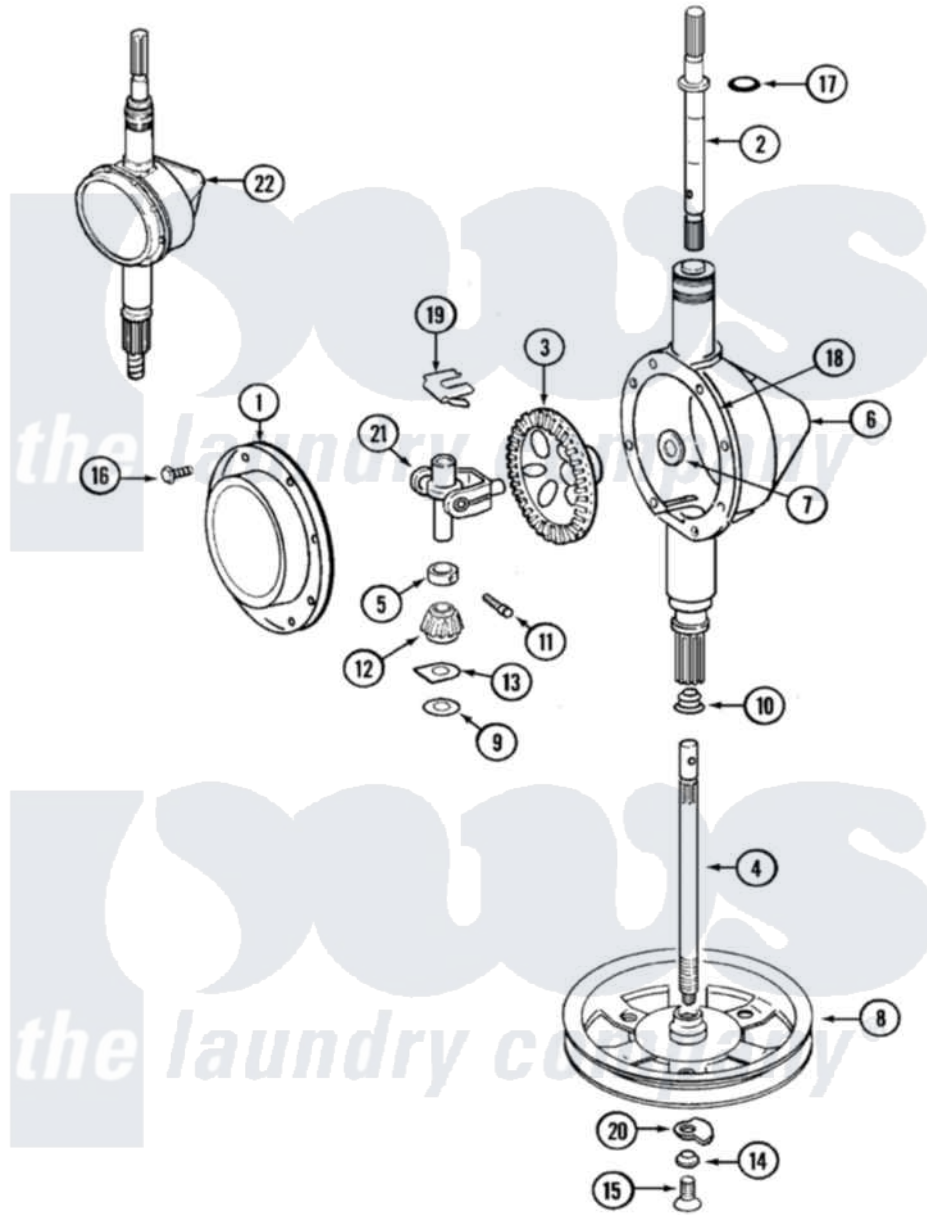

Maytag LAT8624ABM 06 - TRANSMISSION (LAT8624AAM & ABM)

Maytag Residential Maytag LAT8624ABM Washer Parts Parts Diagram 06 - TRANSMISSION (LAT8624AAM & ABM)
 Click on the part number to view part

Item	Original Part Number	Replaced By	Status	Part Description
1	206628			Cover, Transmission
2	207153	6-2097820		Kit- Shaft
3	206713	6-2067130		Gear- Beve
4	215410	12001450		Ctr Shaft W/Collar Andkeeper- Dp
5	215415		Not Available	COLLAR, LOWER
6	206624	6-2097750		Trans Dee
7	215394			Washer, Bevel Gear
8	211059	6-2301530		Pulley
9	211483	6-2114830		Washer- SP
10	206602	207843		Lip Seal Repair Kit
11	Y206629			Pin, Collar
12	215401	W10221114		Pinion
13	215395			Plate, Clutch
14	211090	22003555		Washer, Stop Lug
15	211375	681582		Screw
				SCREW, TRANSMISSION

16	215417	Not Available	SCREW, TRANSMISSION COVER
17	210690		Seal, Rubber
18	Y058700	675652	Adhesive
19	215581		Spring, Agitator Shaft
20	211089		Lug, Stop Pulley
21	206685	6-2066850	Yoke
22	206707	6-2097750	Trans Dee