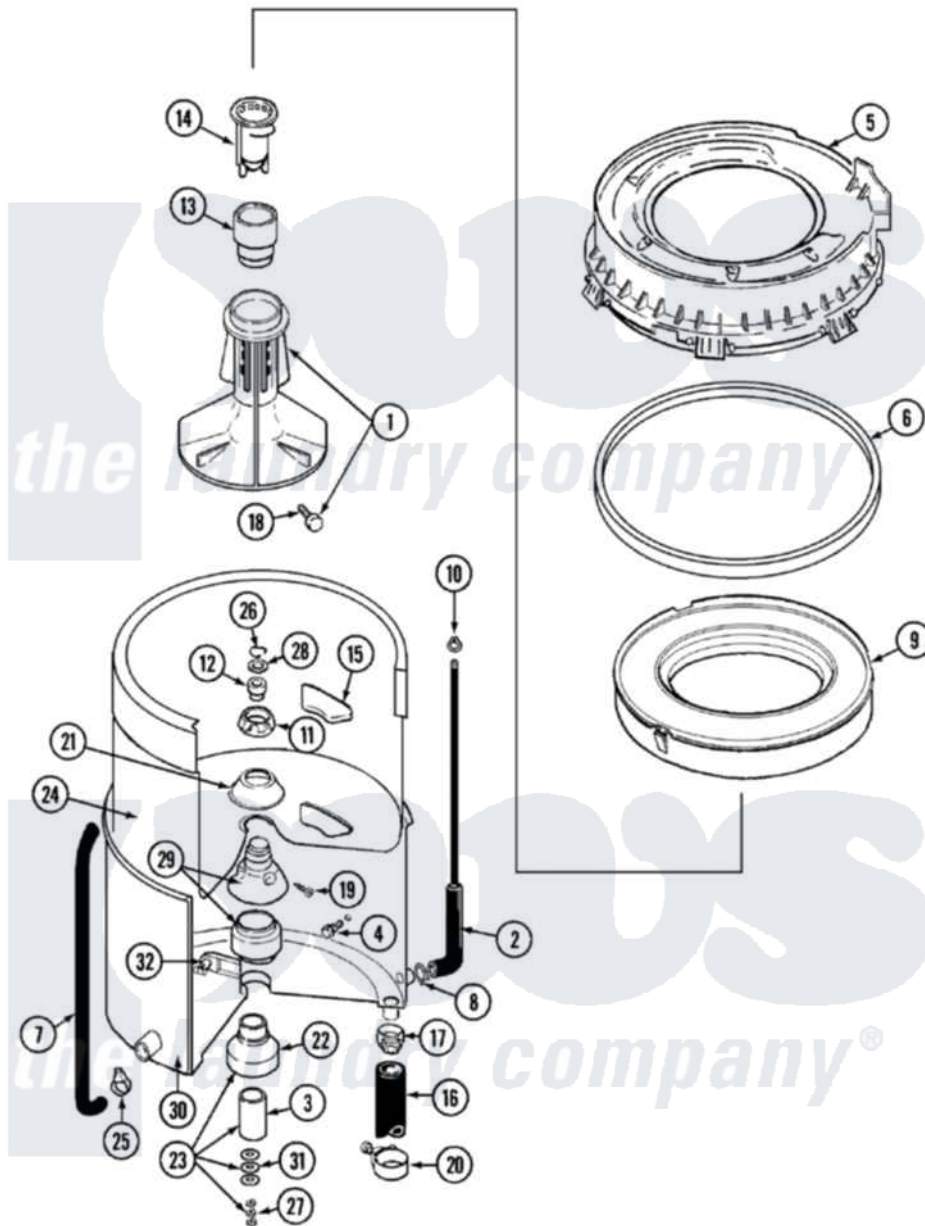

Maytag LAT8624ABM 07 - TUB (LAT8624AAM & ABM)

Maytag Residential Maytag LAT8624ABM Washer Parts Parts Diagram 07 - TUB (LAT8624AAM & ABM)
 Click on the part number to view part

Item	Original Part Number	Replaced By	Status	Part Description
1	207228			Agitator W/Lock Screw
2	22001036	22001619		Tube, Water Level Switch
3	211130			Bearing Liner, Tub Bearing
4	200744	W10175939		Bolt
"	205254	W10175938		Bolt
5	22001299			Tub Cover And Gasket Assembly
6	Y22001201	22001007		Gasket, Cover To Tub
7	22001320			Tube, Bleach
8	211641			Clamp, 1-1/16"
9	22001142			Ring, Balance
10	410296	596669		Clamp, Manifold
11	211047	6-2110472		Nut- Clamp
12	Y0A4298	6-0A57420		Seal- Agitator
13	22001295			Housing, Dispenser
14	22001294			Cup, Dispensing
15	207219			Filter, Self-Cleaning

16	213045		Hose, Outer Tub Part Not Used
17	201011	285655	Clamp, Hose
18	206478		Not Available
19	211618	22001423	Set Screw, Mounting Stem
20	202574	3367052	Clamp, Hose
21	211210		Washer, Clamping Nut
22	200824	6-2040130	Tub Bearin
23	204013	6-2040130	Tub Bearin
24	22001139		Tub, Inner
25	205161	489503	Clamp
26	Y015667		Retaining Ring
27	Y054867		Washer, Lock
28	Y015666		Washer, Retaining -
29	204012	6-2095720	Mounting S
30	22001114		Not Available
31	211100		TUB, OUTER (EX. LARGE)
32	214434		Washer, Outer Tub
			Spout, Deflector