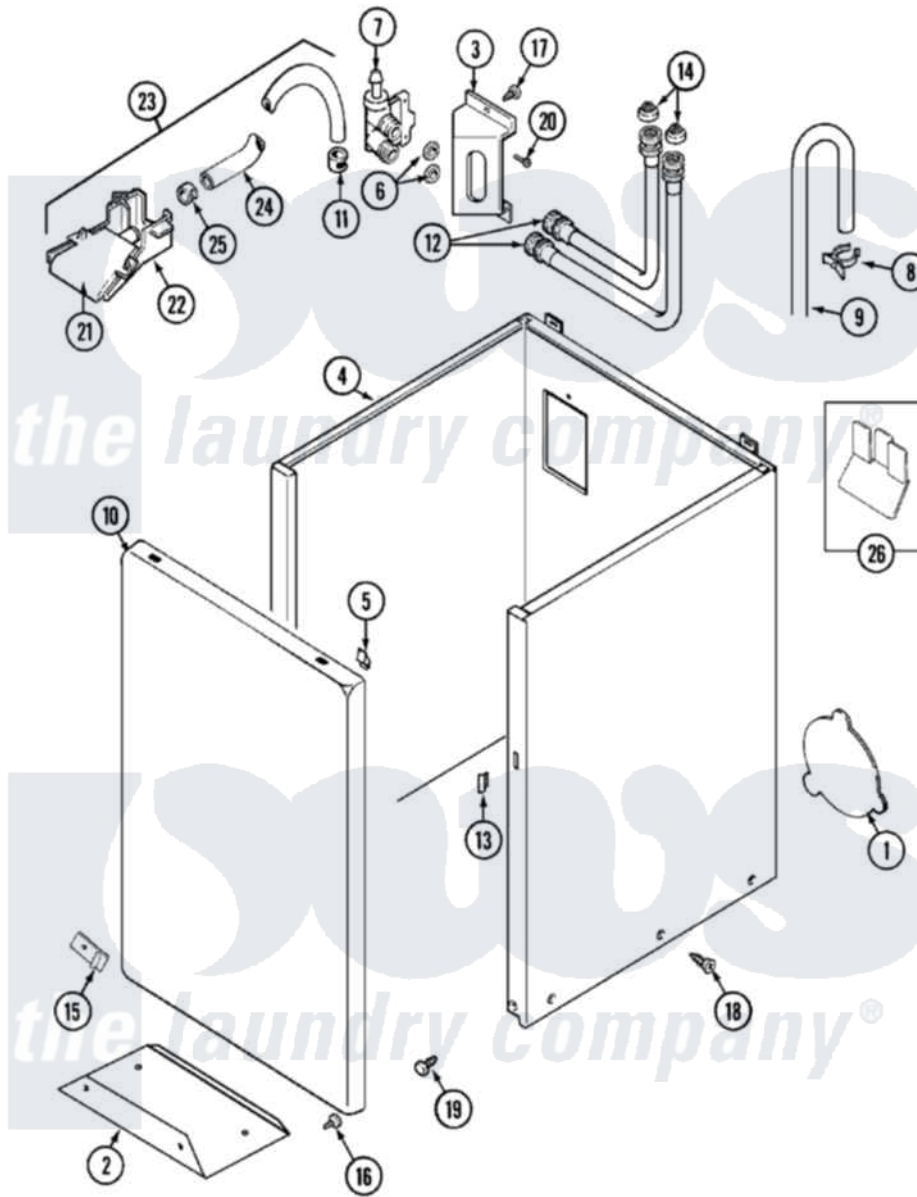

Maytag LAT8626AAM 02 - CABINET

Maytag [Residential Maytag LAT8626AAM Washer Parts](#) Parts Diagram 02 - CABINET
 Click on the part number to view part

Item	Original Part Number	Replaced By	Status	Part Description
1	211878		Not Available	PLATE, ACCESS
"	211294	90767		Screw, 8A X 3/8 HeX Washer Head Tapping
"	22001683	22002924		Plate, Access
2	213846			Guard, Belt
3	214812	22002361		Bracket, Water Valve
"	22002361			Bracket, Water Valve
4	22001303			Cabinet ----NA
"	22002380	22001303		Cabinet ----NA
5	22001650			Fastener, Spring
6	Y013783			Washer, Inlet Hose
7	214337	96160		Screen
"	22001274			Valve, Water
"	22002360			Valve, Water
8	22001815	22002765		Clip, Hose
9	22001816			Hose, Drain
10	22001144			Damper, Sound

"	22001143		Damper, Sound
"	22002370	22002658	Panel, Front
"	22001804	22002653	Panel, Front
11	216169	596669	Clamp, Manifold
12	202860		Inlet Hose Assembly
13	214376	22002331	Spacer, Front Panel
14	200961	12001413	Strainer And Washer Kit
15	12001340	204439	Screw And Fstner Assembly
"	22001995		Screw Note: Screw, Tumbler Front And Shroud
"	22002376		Clip
"	22002377		Clip, Retainer
"	22002378	27001200	Screw
16	211294	90767	Screw, 8A X 3/8 HeX Washer Head Tapping
17	22002372		Screw
18	213007		Xfor Cabinet See Cabinet, Back
19	213122	27001200	Screw
"	213121	3400111	Screw, 12-14 X 5/8
20	Y313561		Screw----NA
21	22001187		Injector
22	22001186		Injector
23	22001304		Water Injector Assembly
24	22001190		Hose, Injector
25	216169	596669	Clamp, Manifold
26	22001972		Clip, Cabinet