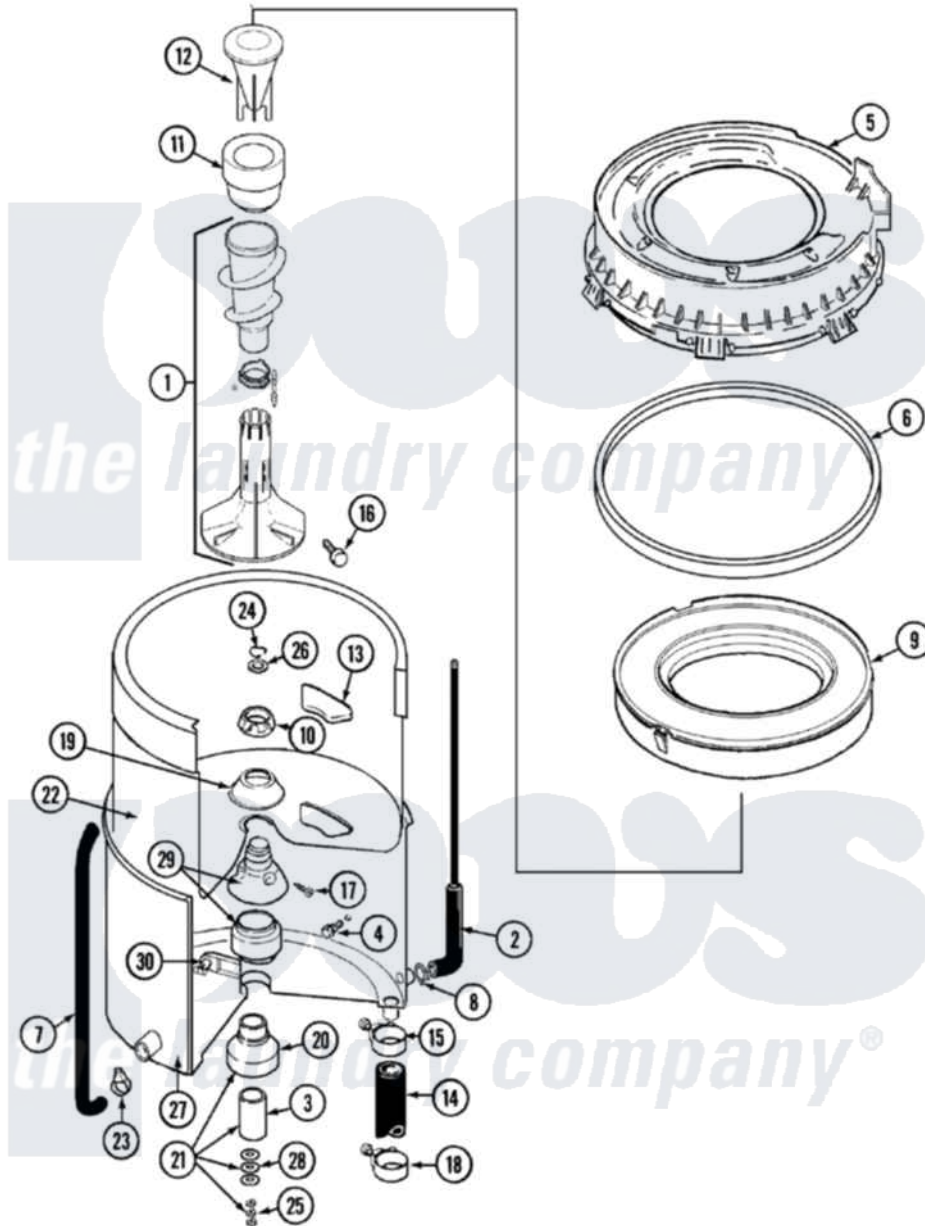

Maytag LAT8626AAM 07 - TUB

Maytag [Residential Maytag LAT8626AAM Washer Parts](#) Parts Diagram 07 - TUB
 Click on the part number to view part

Item	Original Part Number	Replaced By	Status	Part Description
1	22001821			Agitator Auger And Base Assembly
2	22001036	22001619		Tube, Water Level Switch
3	211130			Bearing Liner, Tub Bearing
4	200744	W10175939		Bolt
"	205254	W10175938		Bolt
5	22001299			Tub Cover And Gasket Assembly
6	Y22001201	22001007		Gasket, Cover To Tub
7	22001320			Tube, Bleach
8	211641			Clamp, 1-1/16"
9	22001142			Ring, Balance
10	211047	6-2110472		Nut- Clamp
11	22001805	21001905		Dispenser, Fabric
12	22001806	21001905		Dispenser, Fabric
13	207219			Filter, Self-Cleaning
14	213045			Hose, Outer Tub Part Not

14	213043		Used
15	22001640	285655	Clamp, Hose
16	22001819		L0cking Screw And O Ring
17	22001423		Set Screw, Mounting Stem
18	22001640	285655	Clamp, Hose
19	211210		Washer, Clamping Nut
20	200824	6-2040130	Tub Bearin
21	204013	6-2040130	Tub Bearin
22	22001139		Tub, Inner
23	205161	489503	Clamp
24	Y015667		Retaining Ring
25	Y054867		Washer, Lock
26	Y015666		Washer, Retaining -
27	22001114	Not Available	TUB, OUTER (EX. LARGE)
28	211100		Washer, Outer Tub
29	22001648	6-2095720	Mounting S
30	214434		Spout, Deflector