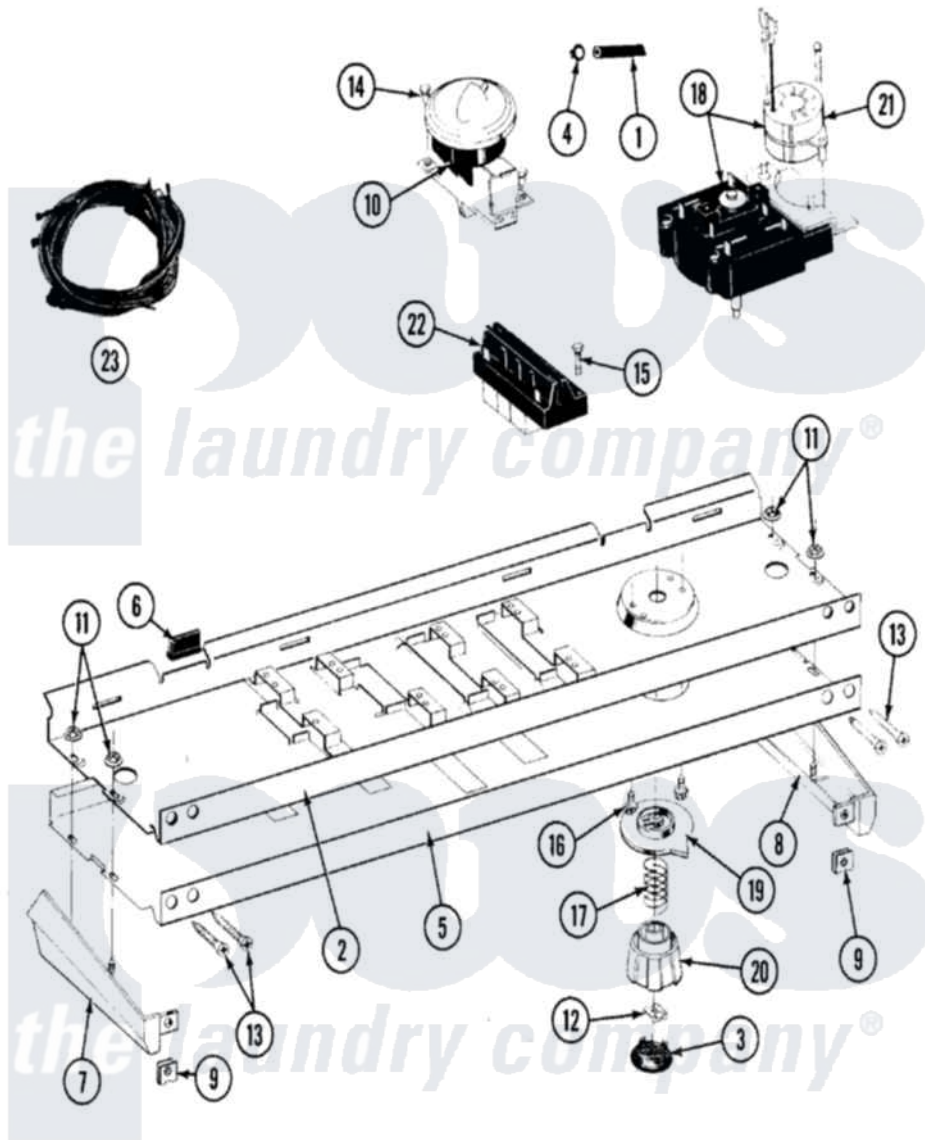

# Maytag LAT8640AAL 04 - CONTROL PANEL

Maytag [Residential Maytag LAT8640AAL Washer Parts](#) Parts Diagram 04 - CONTROL PANEL  
 Click on the part number to view part

Item	Original Part Number	Replaced By	Status	Part Description
1	212942	<a href="#">22001619</a>		Tube, Water Level Switch
2	<a href="#">214818</a>			Back Up Plate
3	215821		Not Available	CAP, KNOB
4	410296	<a href="#">596669</a>		Clamp, Manifold
5	207392		Not Available	CONTROL PANEL
6	<a href="#">214897</a>			Pad, Control Panel
7	207215		Not Available	END CAP LH
8	207216		Not Available	END CAP RH
9	<a href="#">214894</a>			Fastener, End Cap
10	<a href="#">214872</a>			Palnut, End Cap Note: Nut, Lamp Holder
11	<a href="#">211605</a>			Bezel, Timer Dial
12	<a href="#">210932</a>			Screw, No.8 X 9/16 Ctsk Note: Screw, Inlet Duct
13	211168	<a href="#">W10139210</a>		Screw, 8-18 X 5/16
14	213117	<a href="#">67006908</a>		Screw, Ice Rack
15	213966	<a href="#">3400014</a>		Screw

16	<a href="#">211065</a>		Spring, Index Wheel
17	207377	Not Available	TIMER
18	215827	Not Available	TIMER DIAL SKIRT
19	<a href="#">215828</a>		Knob, Timer
20	205033	<a href="#">22205033</a>	Motor- Tim
21	<a href="#">207361</a>		4 Level Pressure Switch
22	207368	Not Available	TEMP CONTROL SWITCH - 3 BUTTON
23	<a href="#">207383</a>		Wire Harness