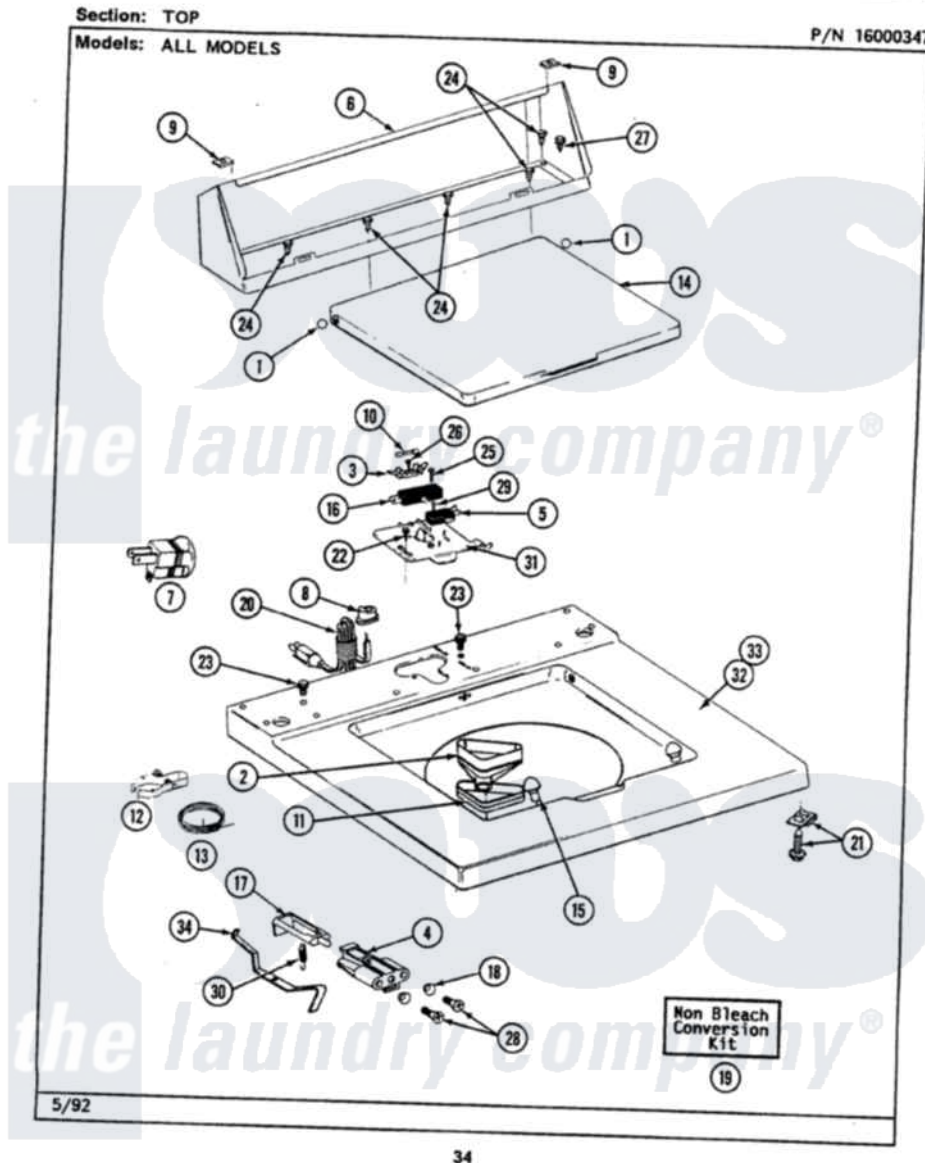

Maytag LAT8640AAL 05 - TOP

Maytag [Residential Maytag LAT8640AAL Washer Parts](#) Parts Diagram 05 - TOP
 Click on the part number to view part

Item	Original Part Number	Replaced By	Status	Part Description
1	211726			Hinge, Ball Lid
2	215578			Bleach Inlet Almond
3	207167			Block, Fuse
4	214279	204968		Plunger And Bracket Assembly--W
5	207166			Switch, Check
6	205635L		Not Available	CONSOLE (ALM)
7	Y201808			Converter
8	211881			Grommet, Cord Part Not Used-Gas Models Only
9	215075			Fastener, Control Panel To Console
10	207168	22001682		Switch Assembly, Lid W/4amp Fuse
11	214436			Gasket
12	301548			Clamp, Ground Wire
13	311155			Ground Wire And Clamp
14	216073L		Not Available	(ALMOND)---NA

15	212716		Bumper, Lid
16	205415	279347	Switch-Lid
17	215700		Not Available LID SWITCH PLUNGER
18	211500		Washer, Bracket To Top Cover
19	205997		Non-Bleach Conversion Kit
20	204590		Cord, Power
21	204445		Screw And Fastener Assembly
22	207159	489355	Screw, 8 X 1/2
23	210186	3370225	Screw
24	211294	90767	Screw, 8A X 3/8 HeX Washer Head Tapping
25	213501		Screw, No.6-20 X 1-1/8 Inch
26	215705	Y311711	Screw, Fuse Block
27	Y313559		Screw
28	910182	25-7809	Screw, No.6-20 1/2 Flthd Torx
29	912012	3400409	Screw
30	213720		Spring, Lid Switch
31	Y215699	22001678	Bracket, Switch And Fuse
33	207172L		Top Cover Assembly ALM----NA
34	215704		Lever, Unbalance