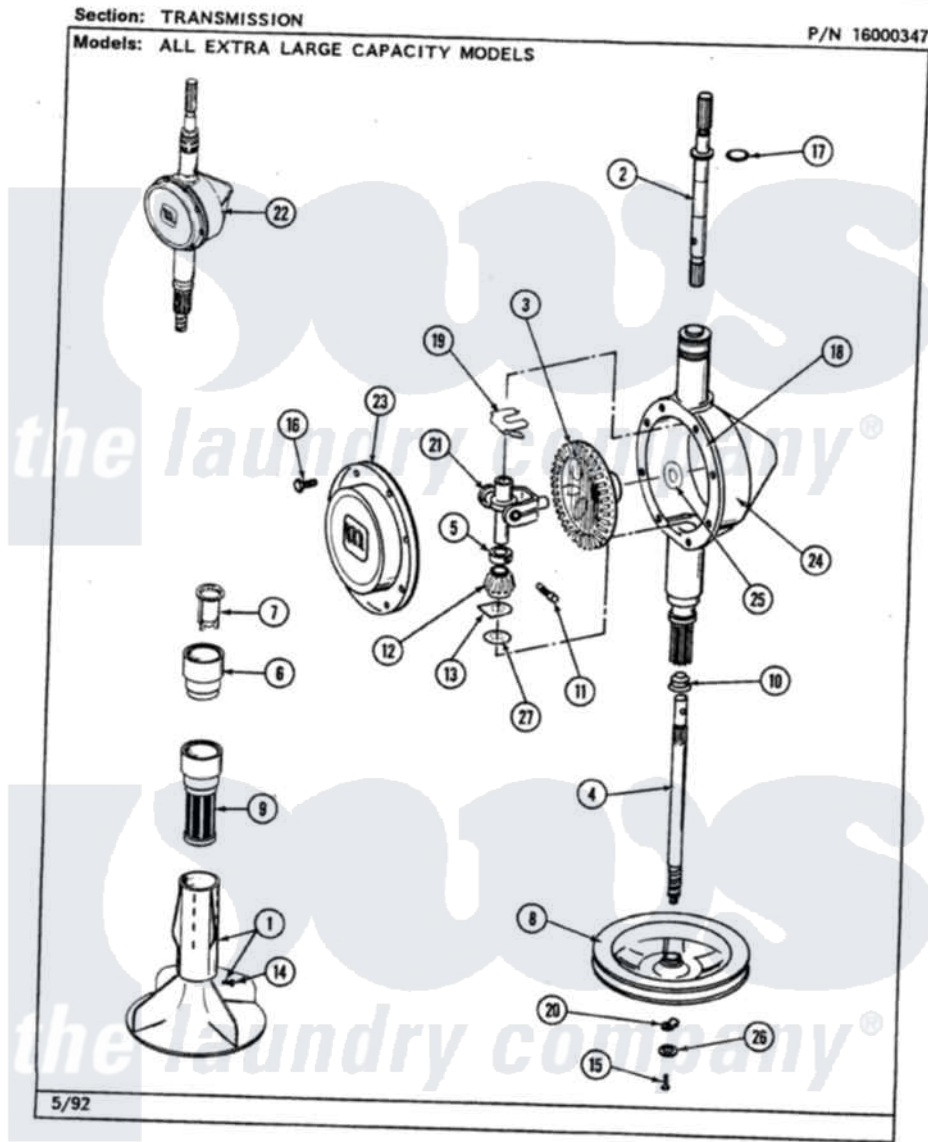

Maytag LAT8640AAL 06 - TRANSMISSION

42

Maytag Residential Maytag LAT8640AAL Washer Parts Parts Diagram 06 - TRANSMISSION
Click on the part number to view part

Item	Original Part Number	Replaced By	Status	Part Description
1	207228			Agitator W/Lock Screw
2	207153	6-2097820		Kit- Shaft
3	206713	6-2067130		Gear- Beve
4	215410	12001450		Ctr Shaft W/Collar Andkeeper- Dp
5	215415		Not Available	COLLAR, LOWER
7	215733			Dispensing Cup
8	211059	6-2301530		Pulley
9	207426			Lint Filter Deep
10	206602	207843		Lip Seal Repair Kit
11	Y206629			Pin, Collar
12	215401	W10221114		Pinion
13	215395			Plate, Clutch
14	206478		Not Available	SCREW & WASHER FOR AGITATOR
15	211375	681582		Screw
16	215417		Not Available	SCREW, TRANSMISSION

16	213417	Not Available	COVER
17	210690		Seal, Rubber
18	Y058700	675652	Adhesive
19	215581		Spring, Agitator Shaft
20	211089		Lug, Stop Pulley
21	206685	6-2066850	Yoke
22	206707	6-2097750	Trans Dee
23	206628		Cover, Transmission
24	206624	6-2097750	Trans Dee
25	215394		Washer, Bevel Gear
26	211090	22003555	Washer, Stop Lug
27	211483	6-2114830	Washer- SP