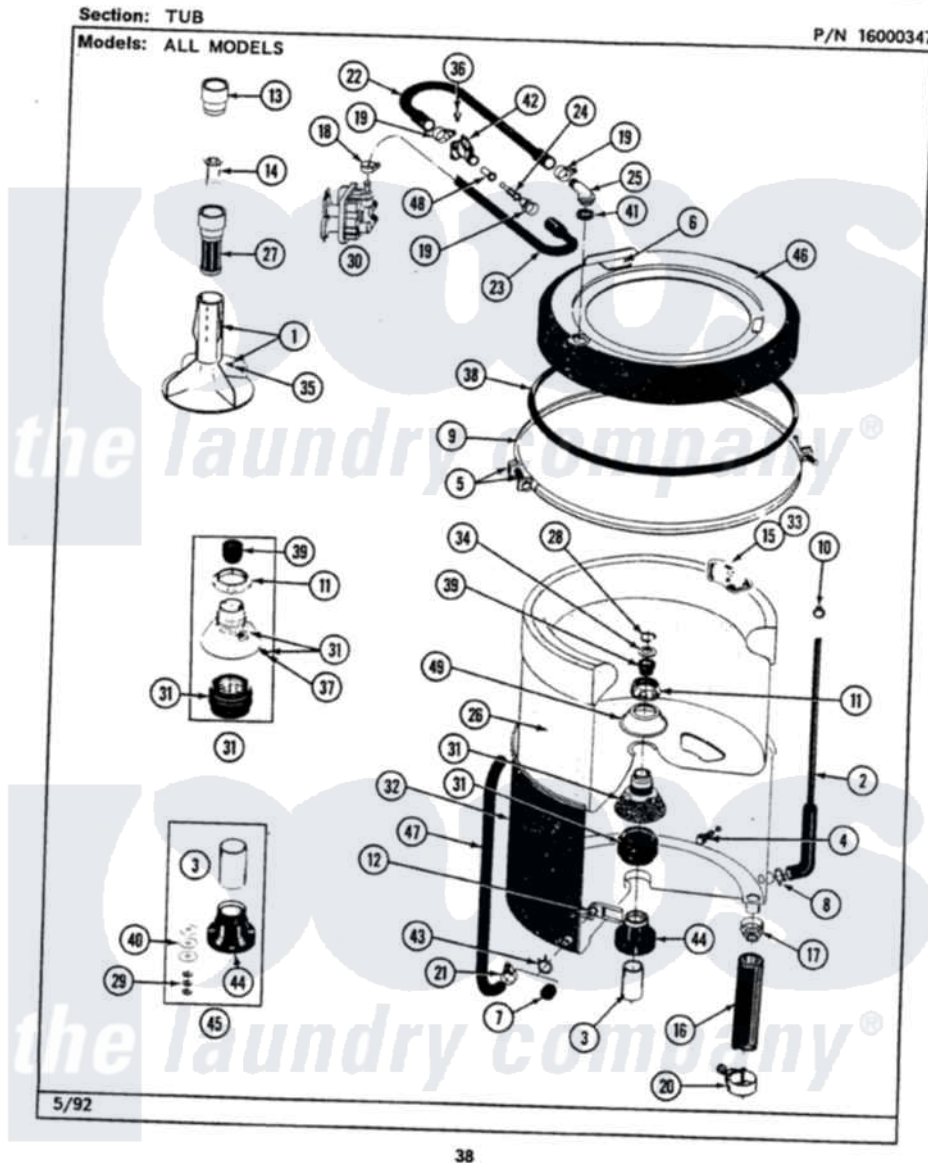

Maytag LAT8640AAL 07 - TUB

Maytag [Residential Maytag LAT8640AAL Washer Parts](#) Parts Diagram 07 - TUB
Click on the part number to view part

Item	Original Part Number	Replaced By	Status	Part Description
1	207228			Agitator W/Lock Screw
2	212942	22001619		Tube, Water Level Switch
3	211130			Bearing Liner, Tub Bearing
4	200744	W10175939		Bolt
"	205254	W10175938		Bolt
5	205529			Nut And Bolt Kit For Tub Clam
6	215232			Bumper, Unbalance
7	214725			Cap For Spout-Outer Tub
8	211641			Clamp, 1-1/16"
9	200846			Clamp - Tub Cover
10	410296	596669		Clamp, Manifold
11	211047	6-2110472		Nut- Clamp
14	215733			Dispensing Cup
16	213045			Hose, Outer Tub Part Not Used
17	200900	616099		Clamp
18	201575			Clamp, Hose

19	202515	596669	Clamp, Manifold
20	202574	3367052	Clamp, Hose
21	205161	489503	Clamp
22	Y215234		Hose, Injector Fill
23	213013		Hose, Injector
24	213015		Nozzle, Injector
25	215235		Tube, Injector
26	207831	Not Available	TUB, INNER (W/PLUG)
27	207426		Lint Filter Deep
28	Y015667		Retaining Ring
29	Y054867		Washer, Lock
30	205613		Water Valve
31	204012	6-2095720	Mounting S
32	205484		Tub, Outer Part Not Used
33	215980		Plug, Filter Hole
34	Y015666		Washer, Retaining -
35	206478	Not Available	SCREW & WASHER FOR AGITATOR
36	312620		Screw, Sems
37	211618	22001423	Set Screw, Mounting Stem
38	211232		Seal, Tub Cover
39	Y0A4298	6-0A57420	Seal- Agitator
40	211100		Washer, Outer Tub
41	215233		Seal For Injector Tube
42	215447		Sleeve For Injector
43	214739	596669	Clamp, Manifold
44	200824	6-2040130	Tub Bearin
45	204013	6-2040130	Tub Bearin
46	206380	Not Available	COVER, TUB
48	213016	216201	Nozzle
49	211210		Washer, Clamping Nut