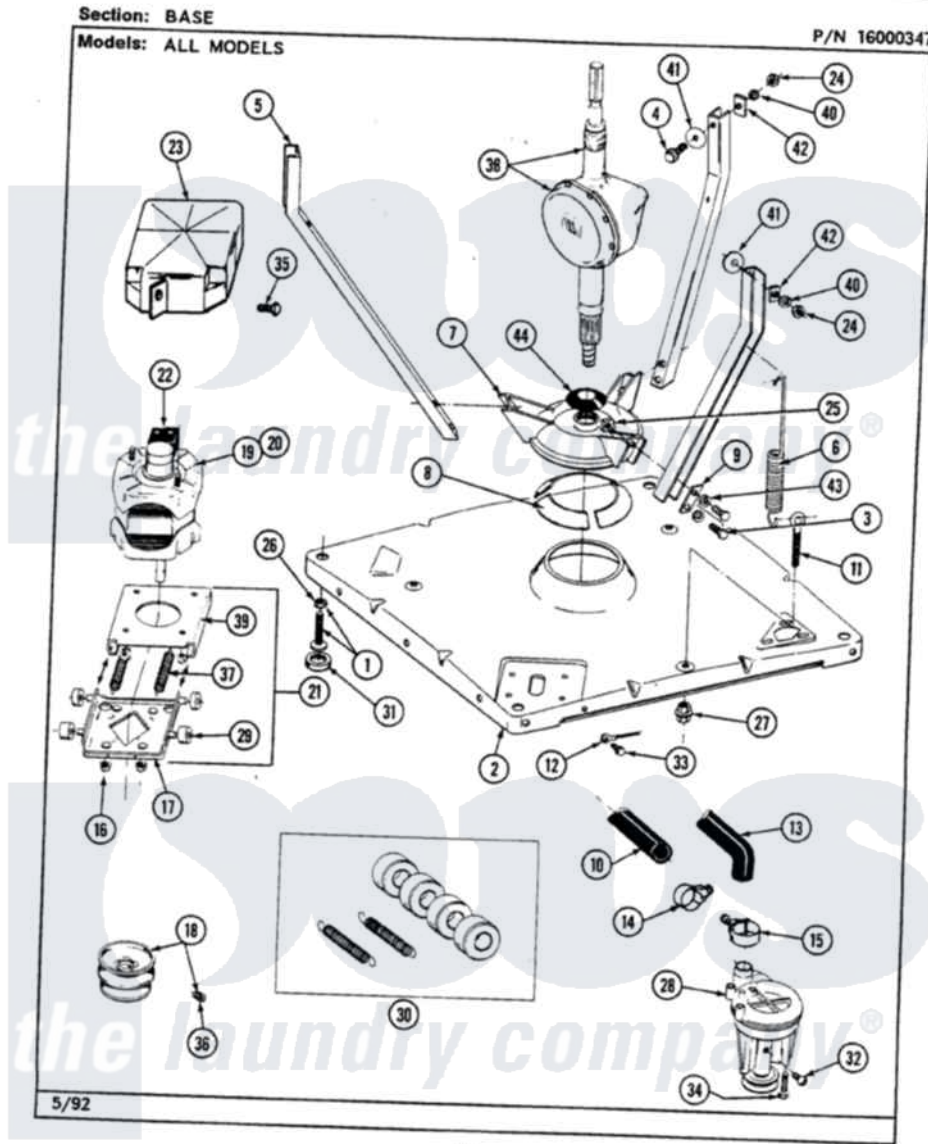

Maytag LAT8640AAW 01 - BASE

44

Maytag [Residential Maytag LAT8640AAW Washer Parts](#) Parts Diagram 01 - BASE
 Click on the part number to view part

Item	Original Part Number	Replaced By	Status	Part Description
1	Y302699	22003428		Leg, Adjustable
2	203274			Base With Damper Pads
3	Y015627			Screw- Hex
4	205254	W10175938		Bolt
"	200744	W10175939		Bolt
5	213053			Brace, Tub Part Not Used
6	213054			Centering Spring - 3 Used
7	203725			Damper W/Bolt And Clip
8	203956			Damper Pad Kit
9	213073			Washer, Double Brace
10	214767	22001448		Hose, Pump
11	213120	216416		Bolt, Eye/Centering Spring
12	204807			Ground Wire, Supp. Plte To Top Cover
13	213045			Hose, Outer Tub Part Not Used
14	200461	285655		Clamp, Hose