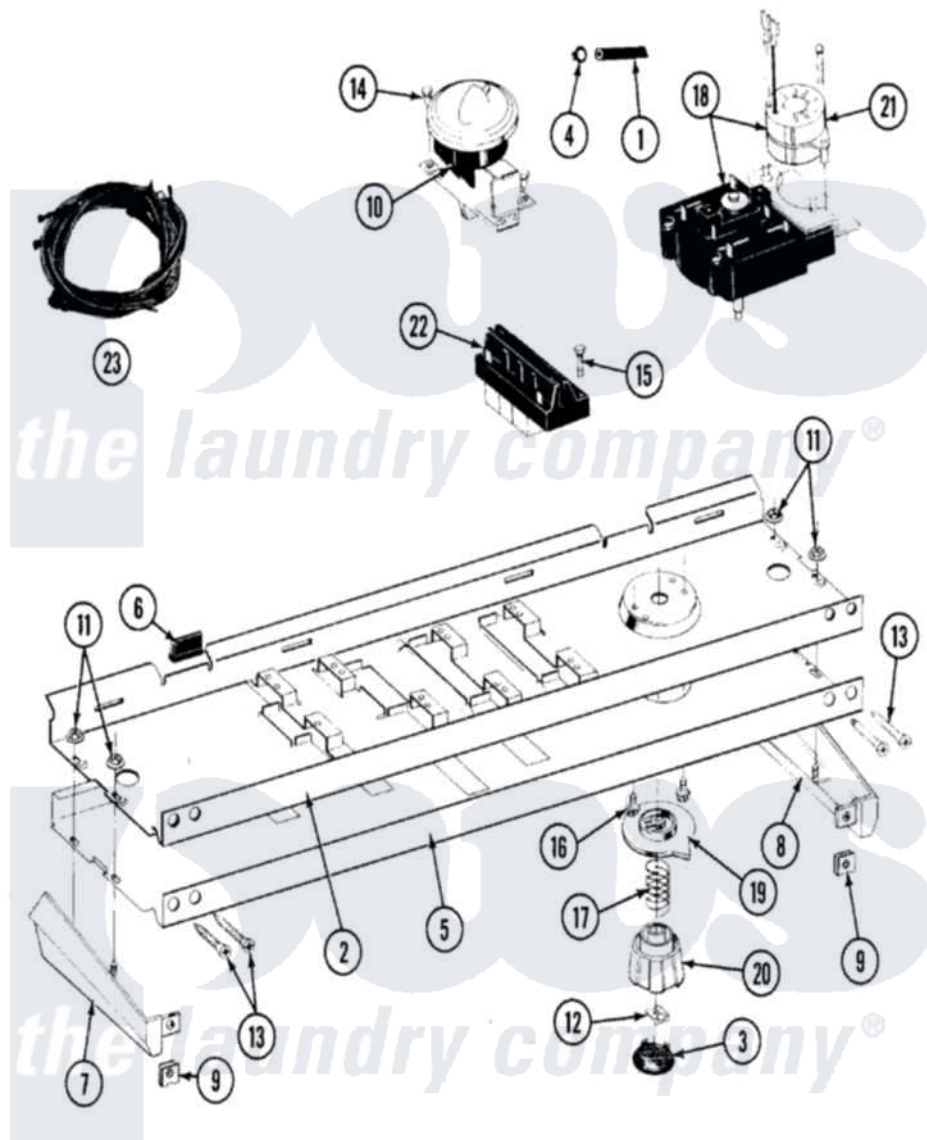

Maytag LAT8640AAW 04 - CONTROL PANEL

Maytag [Residential Maytag LAT8640AAW Washer Parts](#) Parts Diagram 04 - CONTROL PANEL
 Click on the part number to view part

Item	Original Part Number	Replaced By	Status	Part Description
1	212942	22001619		Tube, Water Level Switch
2	214818			Back Up Plate
3	215821		Not Available	CAP, KNOB
4	410296	596669		Clamp, Manifold
5	207392		Not Available	CONTROL PANEL
6	214897			Pad, Control Panel
7	207215		Not Available	END CAP LH
8	207216		Not Available	END CAP RH
9	214894			Fastener, End Cap
10	214872			Palnut, End Cap Note: Nut, Lamp Holder
11	211605			Bezel, Timer Dial
12	210932			Screw, No.8 X 9/16 Ctsk Note: Screw, Inlet Duct
13	211168	W10139210		Screw, 8-18 X 5/16
14	213117	67006908		Screw, Ice Rack
15	213966	3400014		Screw

16	211065		Spring, Index Wheel
17	207377	Not Available	TIMER
18	215827	Not Available	TIMER DIAL SKIRT
19	215828		Knob, Timer
20	205033	22205033	Motor- Tim
21	207361		4 Level Pressure Switch
22	207368	Not Available	TEMP CONTROL SWITCH - 3 BUTTON
23	207383		Wire Harness