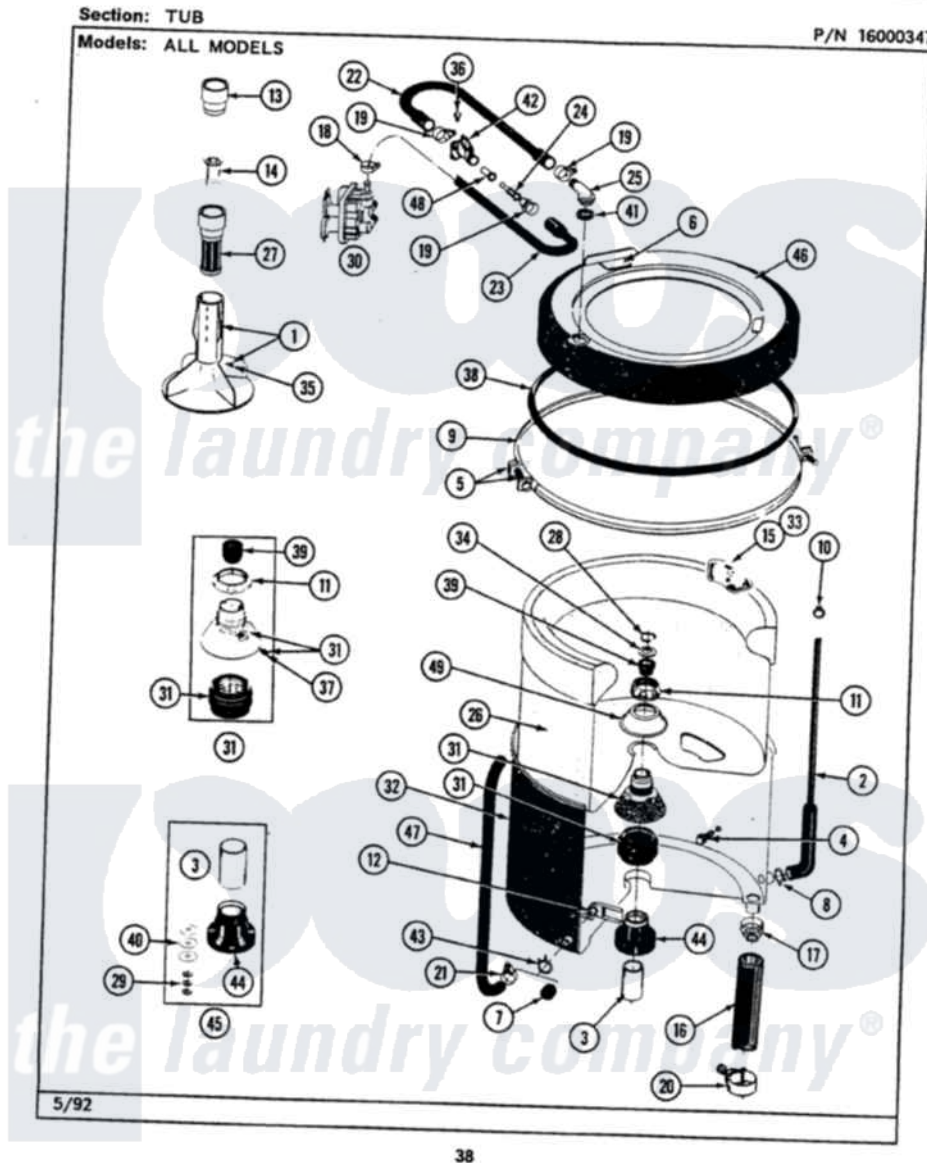

# Maytag LAT8640AAW 07 - TUB

Maytag [Residential Maytag LAT8640AAW Washer Parts](#) Parts Diagram 07 - TUB  
Click on the part number to view part

Item	Original Part Number	Replaced By	Status	Part Description
1	<a href="#">207228</a>			Agitator W/Lock Screw
2	212942	<a href="#">22001619</a>		Tube, Water Level Switch
3	<a href="#">211130</a>			Bearing Liner, Tub Bearing
4	200744	<a href="#">W10175939</a>		Bolt
"	205254	<a href="#">W10175938</a>		Bolt
5	<a href="#">205529</a>			Nut And Bolt Kit For Tub Clam
6	<a href="#">215232</a>			Bumper, Unbalance
7	<a href="#">214725</a>			Cap For Spout-Outer Tub
8	<a href="#">211641</a>			Clamp, 1-1/16"
9	<a href="#">200846</a>			Clamp - Tub Cover
10	410296	<a href="#">596669</a>		Clamp, Manifold
11	211047	<a href="#">6-2110472</a>		Nut- Clamp
14	<a href="#">215733</a>			Dispensing Cup
16	<a href="#">213045</a>			Hose, Outer Tub Part Not Used
17	200900	<a href="#">616099</a>		Clamp
18	<a href="#">201575</a>			Clamp, Hose