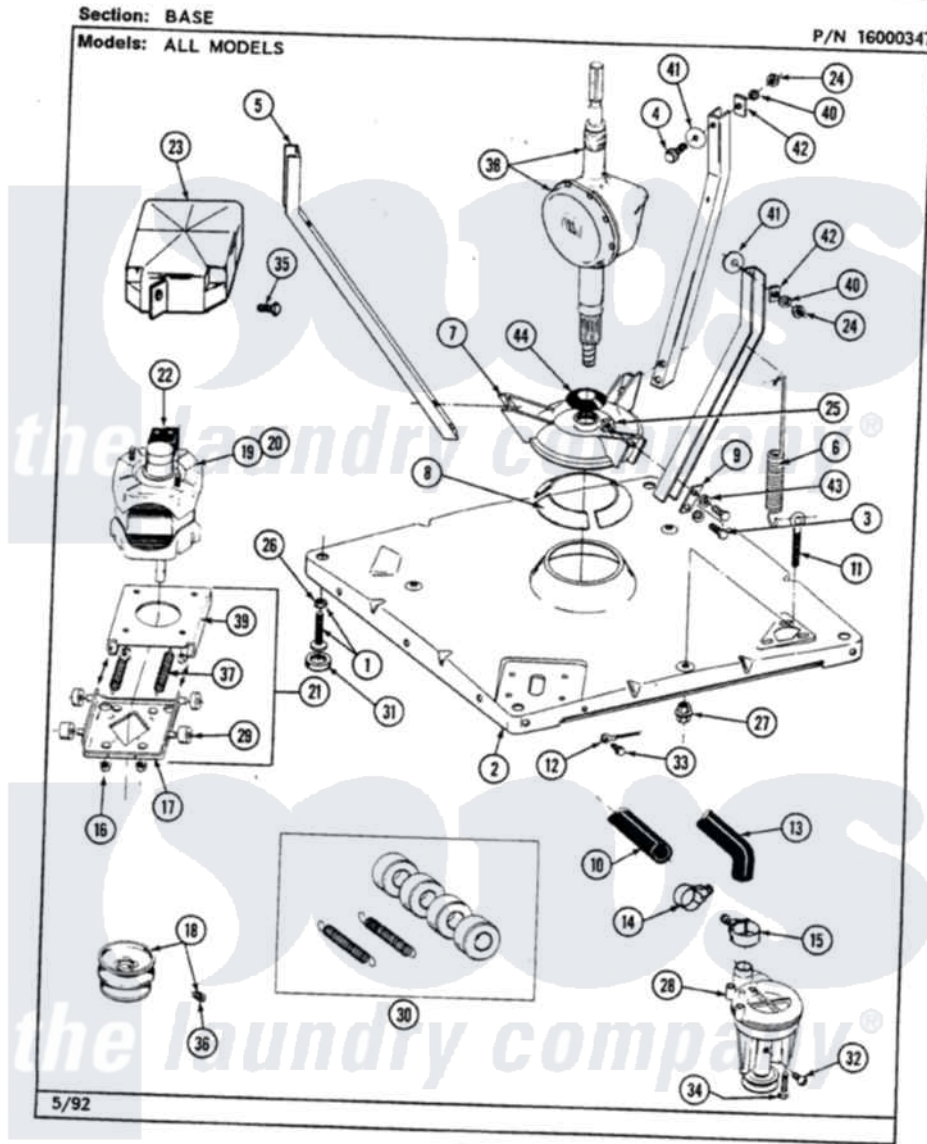

Maytag LAT8640ABL 01 - BASE

44

Maytag Residential Maytag LAT8640ABL Washer Parts Parts Diagram 01 - BASE
 Click on the part number to view part

Item	Original Part Number	Replaced By	Status	Part Description
1	Y302699	22003428		Leg, Adjustable
2	203274			Base With Damper Pads
3	Y015627			Screw- Hex
4	205254	W10175938		Bolt
"	200744	W10175939		Bolt
5	213053			Brace, Tub Part Not Used
6	213054			Centering Spring - 3 Used
7	203725			Damper W/Bolt And Clip
8	203956			Damper Pad Kit
9	213073			Washer, Double Brace
10	214767	22001448		Hose, Pump
11	213120	216416		Bolt, Eye/Centering Spring
12	204807			Ground Wire, Supp. Plte To Top Cover
13	213045			Hose, Outer Tub Part Not Used
14	200461	285655		Clamp, Hose