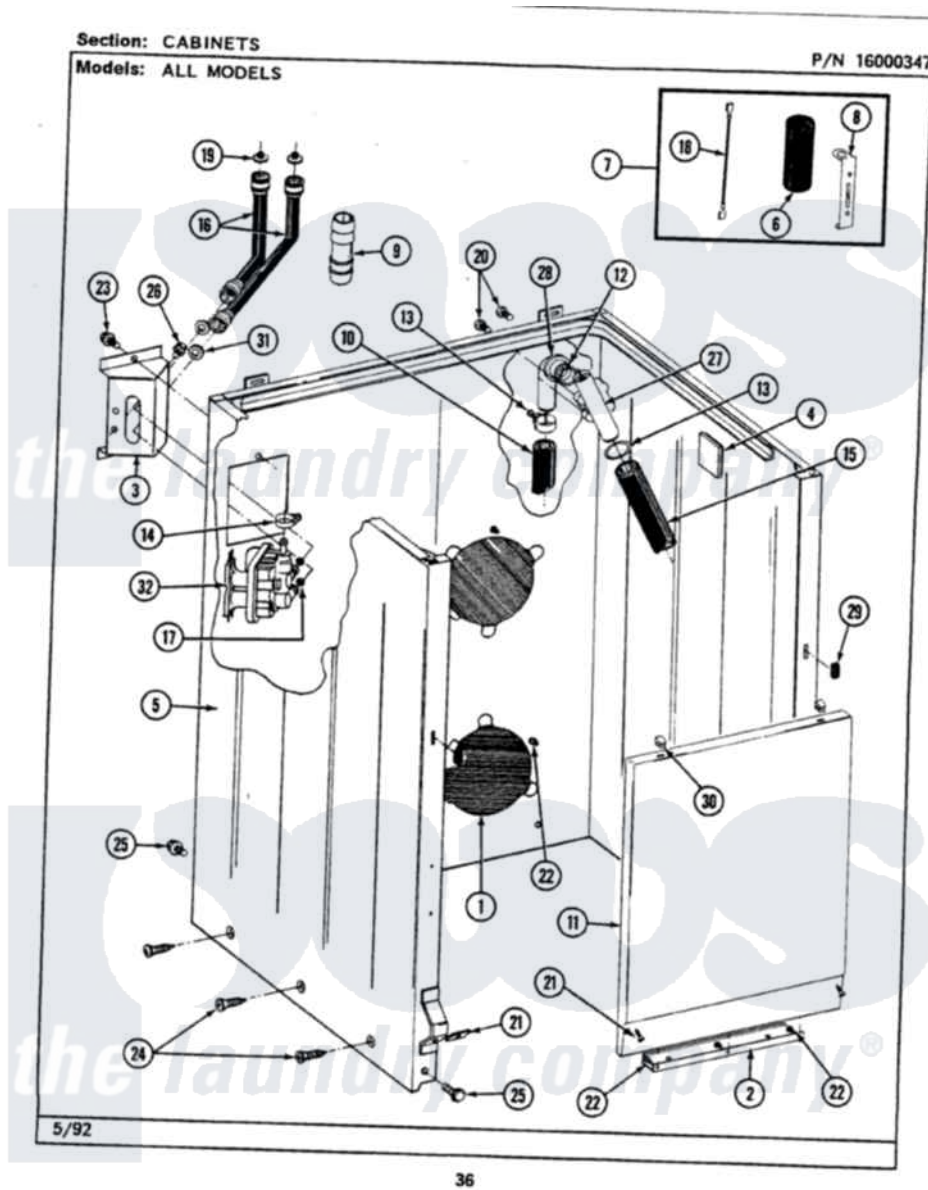

# Maytag LAT8640ABL 02 - CABINET

Maytag Residential Maytag LAT8640ABL Washer Parts Parts Diagram 02 - CABINET  
Click on the part number to view part

Item	Original Part Number	Replaced By	Status	Part Description
1	211878		Not Available	PLATE, ACCESS
2	<a href="#">213846</a>			Guard, Belt
3	214812	<a href="#">22002361</a>		Bracket, Water Valve
4	<a href="#">215058</a>			Pad, Cabinet Bumper
5	203319L		Not Available	(ALMOND)
6	<a href="#">Y200832</a>			Capacitor
7	<a href="#">206103</a>			Capacitor Kit
8	<a href="#">211149</a>			Clip, Capacitor
9	<a href="#">Y216015</a>			Coupling, Hose
10	<a href="#">Y059149</a>			(7/8" I.D. CARTON OF 50 FT.)
"	<a href="#">216017</a>			Hose, Drain
11	212998L		Not Available	FRONT PANEL-ALMOND
12	<a href="#">214765</a>			Gasket, Siphon Break
13	200908	<a href="#">285655</a>		Clamp, Hose
14	<a href="#">201575</a>			Clamp, Hose
15	214767	<a href="#">22001448</a>		Hose, Pump

16	<a href="#">202860</a>		Inlet Hose Assembly
17	214337	<a href="#">96160</a>	Screen
18	<a href="#">203237</a>		No.17 Wire With Terminal
19	200961	<a href="#">12001413</a>	Strainer And Washer Kit
20	<a href="#">Y014874</a>		Screw, Idler Arm And Sleeve
21	<a href="#">204439</a>		Screw And Fstner Assembly
22	211294	<a href="#">90767</a>	Screw, 8A X 3/8 HeX Washer Head Tapping
23	212276	<a href="#">W10116760</a>	Screw
24	<a href="#">213007</a>		Xfor Cabinet See Cabinet, Back
25	213121	<a href="#">3400111</a>	Screw, 12-14 X 5/8
"	213122	<a href="#">27001200</a>	Screw
26	<a href="#">Y313561</a>		Screw---NA
27	<a href="#">206638</a>		Siphon Break
28	Y216016	<a href="#">W10116738</a>	Elbow
29	214376	<a href="#">22002331</a>	Spacer, Front Panel
30	212982	<a href="#">22001650</a>	Fastener, Spring
31	<a href="#">Y013783</a>		Washer, Inlet Hose
32	<a href="#">205613</a>		Water Valve