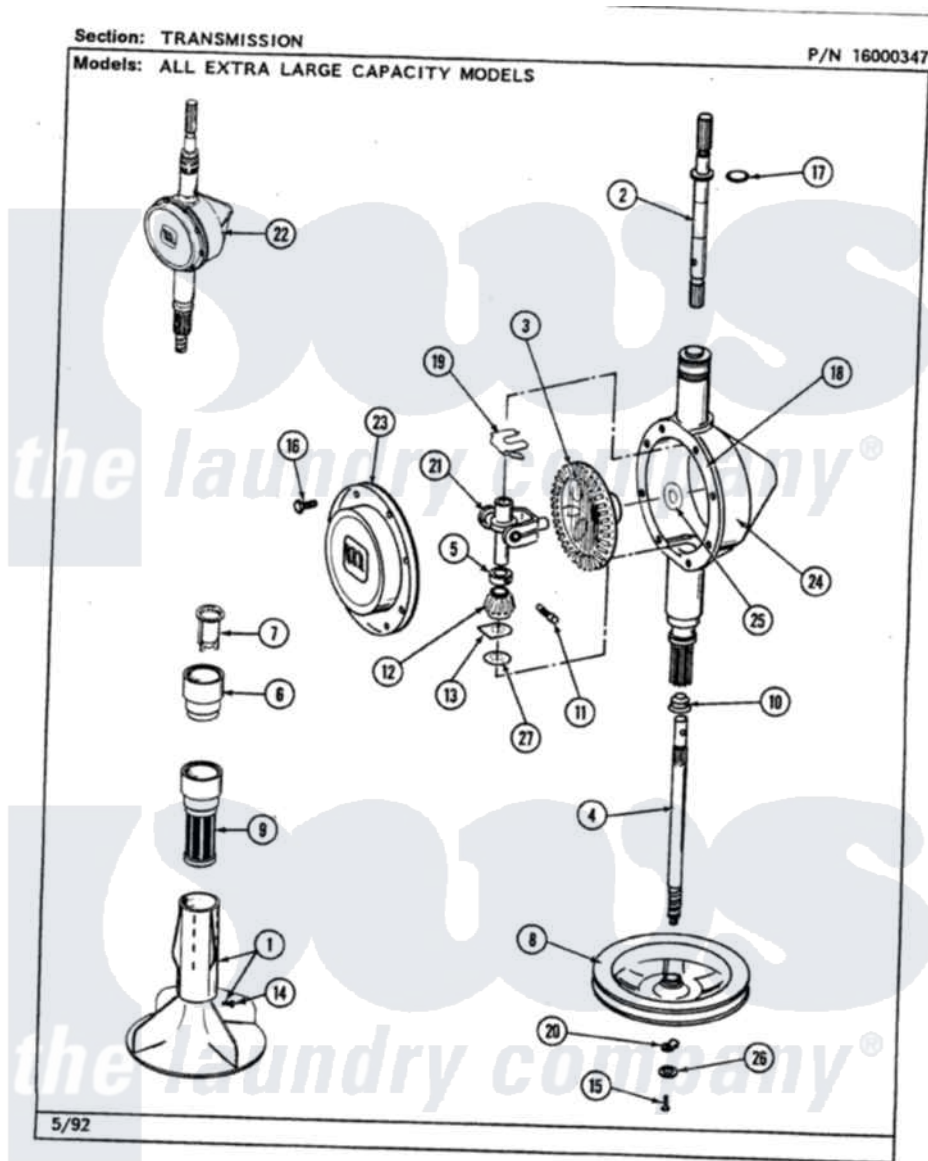

Maytag LAT8640ABL 06 - TRANSMISSION

42

Maytag Residential Maytag LAT8640ABL Washer Parts Parts Diagram 06 - TRANSMISSION
Click on the part number to view part

Item	Original Part Number	Replaced By	Status	Part Description
1	207228			Agitator W/Lock Screw
2	207153	6-2097820		Kit- Shaft
3	206713	6-2067130		Gear- Beve
4	215410	12001450		Ctr Shaft W/Collar Andkeeper- Dp
5	215415		Not Available	COLLAR, LOWER
7	215733			Dispensing Cup
8	211059	6-2301530		Pulley
9	207426			Lint Filter Deep
10	206602	207843		Lip Seal Repair Kit
11	Y206629			Pin, Collar
12	215401	W10221114		Pinion
13	215395			Plate, Clutch
14	206478		Not Available	SCREW & WASHER FOR AGITATOR
15	211375	681582		Screw
16	215417		Not Available	SCREW, TRANSMISSION

16	213417	Not Available	COVER
17	210690		Seal, Rubber
18	Y058700	675652	Adhesive
19	215581		Spring, Agitator Shaft
20	211089		Lug, Stop Pulley
21	206685	6-2066850	Yoke
22	206707	6-2097750	Trans Dee
23	206628		Cover, Transmission
24	206624	6-2097750	Trans Dee
25	215394		Washer, Bevel Gear
26	211090	22003555	Washer, Stop Lug
27	211483	6-2114830	Washer- SP