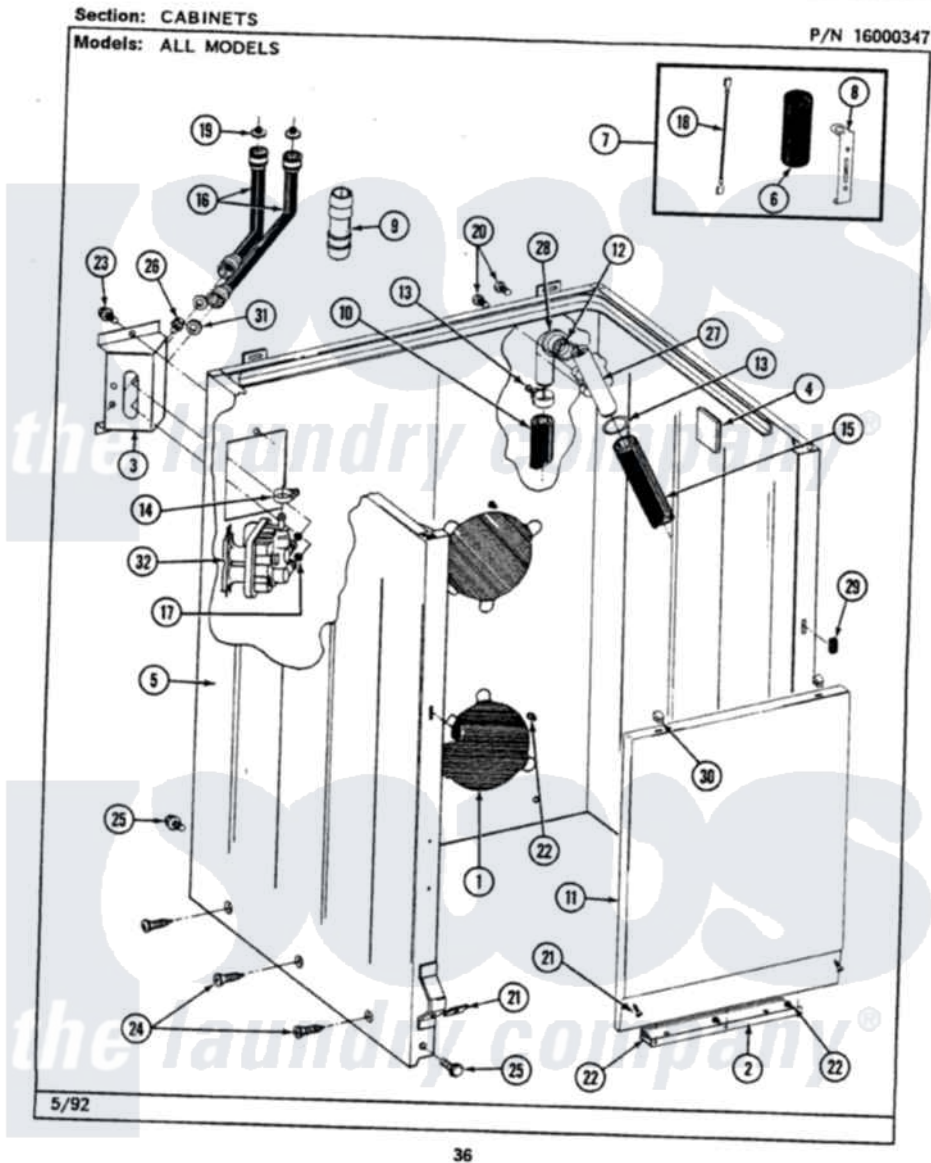

Maytag LAT8640BAL 02 - CABINET

Maytag Residential Maytag LAT8640BAL Washer Parts Parts Diagram 02 - CABINET
 Click on the part number to view part

Item	Original Part Number	Replaced By	Status	Part Description
1	211878		Not Available	PLATE, ACCESS
2	213846			Guard, Belt
3	214812	22002361		Bracket, Water Valve
4	215058			Pad, Cabinet Bumper
5	203319L		Not Available	(ALMOND)
6	Y200832			Capacitor
7	206103			Capacitor Kit
8	211149			Clip, Capacitor
9	Y216015			Coupling, Hose
10	Y059149			(7/8" I.D. CARTON OF 50 FT.)
"	216017			Hose, Drain
11	212998L		Not Available	FRONT PANEL-ALMOND
12	214765			Gasket, Siphon Break
13	200908	285655		Clamp, Hose
14	201575			Clamp, Hose
15	214767	22001448		Hose, Pump

16	202860		Inlet Hose Assembly
17	214337	96160	Screen
18	203237		No.17 Wire With Terminal
19	200961	12001413	Strainer And Washer Kit
20	Y014874		Screw, Idler Arm And Sleeve
21	204439		Screw And Fstner Assembly
22	211294	90767	Screw, 8A X 3/8 HeX Washer Head Tapping
23	212276	W10116760	Screw
24	213007		Xfor Cabinet See Cabinet, Back
25	213121	3400111	Screw, 12-14 X 5/8
"	213122	27001200	Screw
26	Y313561		Screw---NA
27	206638		Siphon Break
28	Y216016	W10116738	Elbow
29	214376	22002331	Spacer, Front Panel
30	212982	22001650	Fastener, Spring
31	Y013783		Washer, Inlet Hose
32	205613		Water Valve