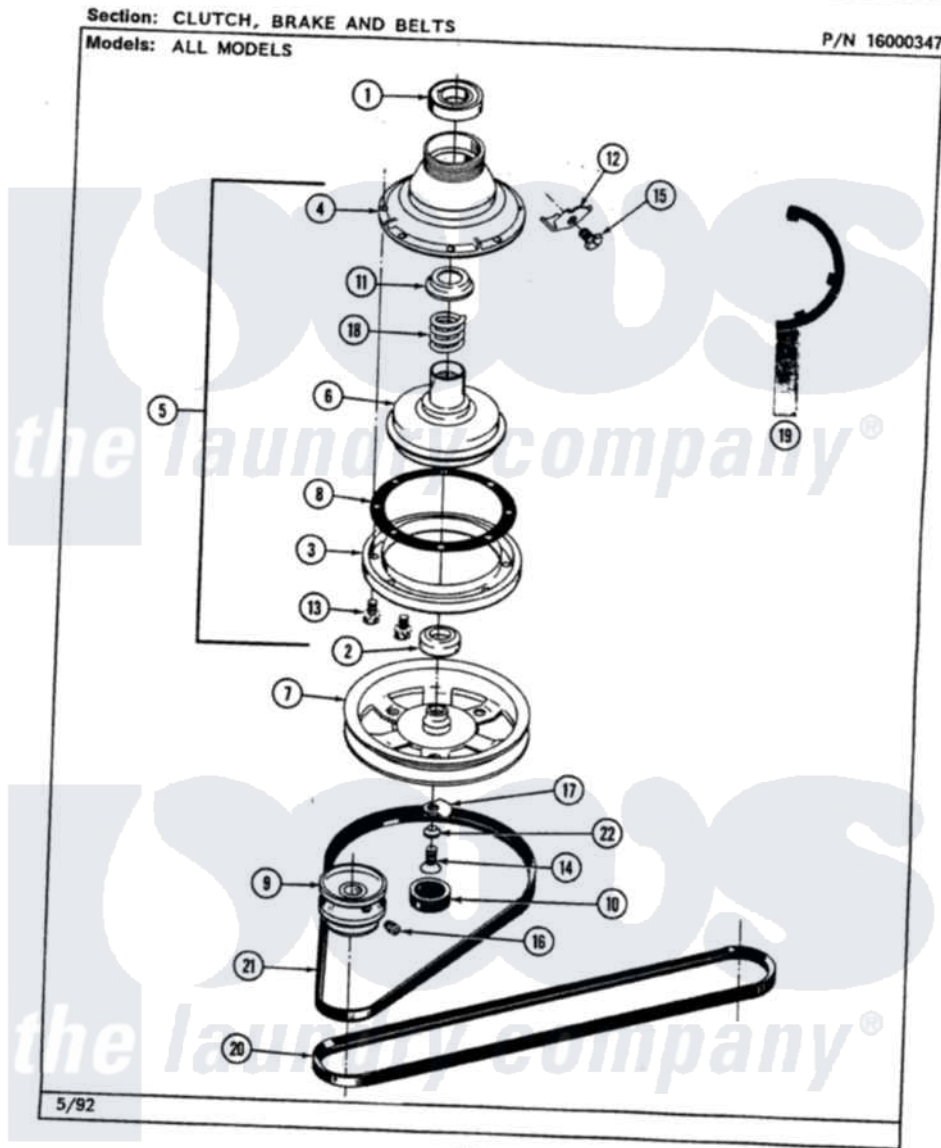

# Maytag LAT8640BAL 03 - CLUTCH, BRAKE & BELTS

48

Maytag Residential Maytag LAT8640BAL Washer Parts Parts Diagram 03 - CLUTCH, BRAKE & BELTS  
Click on the part number to view part

Item	Original Part Number	Replaced By	Status	Part Description
1	Y200720	<a href="#">22003441</a>		Bearing, Rear
2	<a href="#">200835</a>			Bearing, Brake Rotor
3	211043	<a href="#">6-2011900</a>		Brake Asse
4	211045	<a href="#">6-2011900</a>		Brake Asse
5	201190	<a href="#">6-2011900</a>		Brake Asse
6	201126	<a href="#">6-2011900</a>		Brake Asse
7	211059	<a href="#">6-2301530</a>		Pulley
8	211042	<a href="#">6-2011900</a>		Brake Asse
9	200816	<a href="#">6-2008160</a>		Pulley- MO
10	211038		Not Available	CAP, OIL RETAINER
11	211039	<a href="#">6-2011900</a>		Brake Asse
12	<a href="#">213325</a>			Clip, Retaining
13	211000			SCREW, BRAKE DRUM (HEX HEAD)
14	211375	<a href="#">681582</a>		Screw
15	<a href="#">213326</a>			Bolt, Sems Retaining Clip
16	<a href="#">Y053241</a>			Set Screw, Motor Pulley

17	<a href="#">211089</a>		Lug, Stop Pulley
18	211041	<a href="#">6-2011900</a>	Brake Asse
19	Y038315	<a href="#">038315</a>	Tool
20	<a href="#">211124</a>		Part Not Used
21	<a href="#">211125</a>		V Belt, Drive Pulley
22	211090	<a href="#">22003555</a>	Washer, Stop Lug