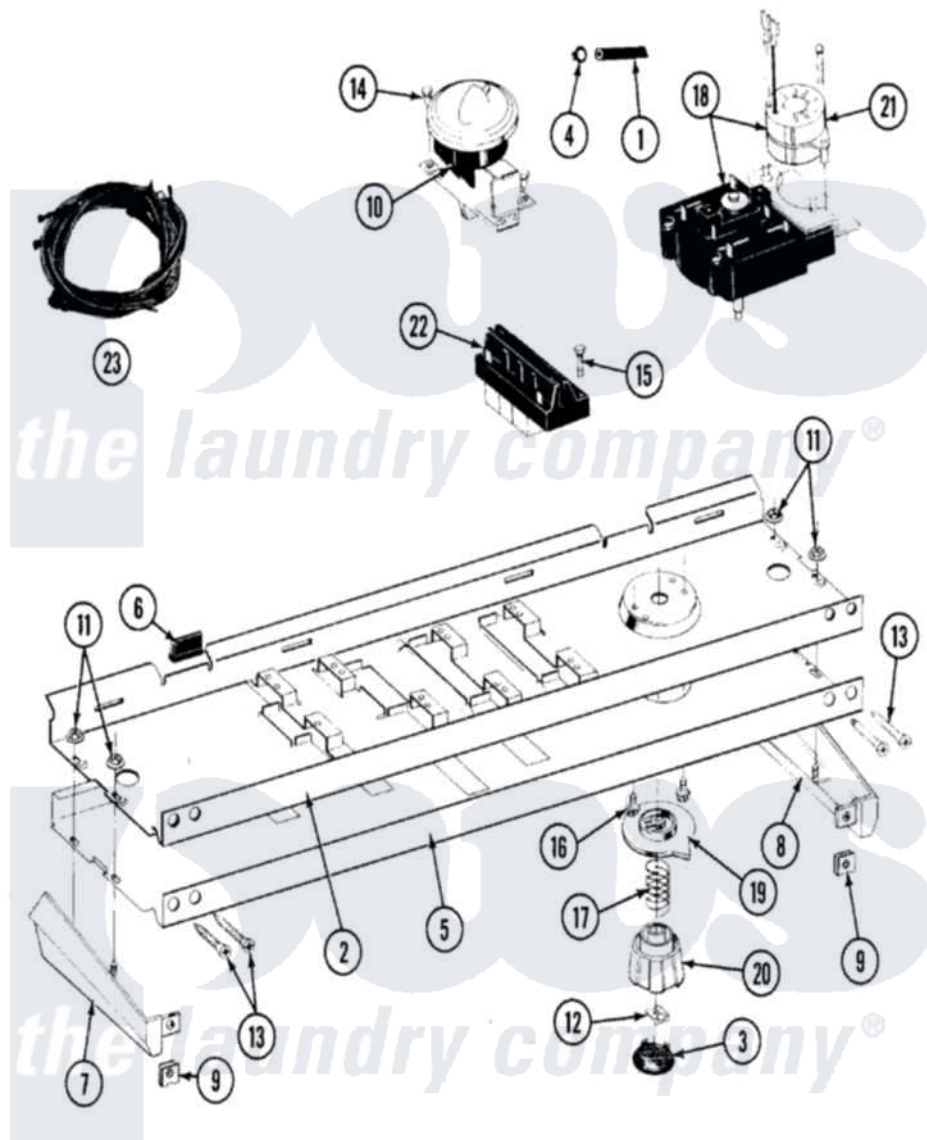

Maytag LAT8640BAL 04 - CONTROL PANEL

Maytag [Residential Maytag LAT8640BAL Washer Parts](#) Parts Diagram 04 - CONTROL PANEL
 Click on the part number to view part

Item	Original Part Number	Replaced By	Status	Part Description
1	212942	22001619		Tube, Water Level Switch
2	214818			Back Up Plate
3	215821		Not Available	CAP, KNOB
4	410296	596669		Clamp, Manifold
5	208116		Not Available	FACIA A8650/8640
6	214897			Pad, Control Panel
7	207215		Not Available	END CAP LH
8	207216		Not Available	END CAP RH
9	214894			Fastener, End Cap
10	214872			Palnut, End Cap Note: Nut, Lamp Holder
11	211605			Bezel, Timer Dial
12	210932			Screw, No.8 X 9/16 Ctsk Note: Screw, Inlet Duct
13	211168	W10139210		Screw, 8-18 X 5/16
14	213117	67006908		Screw, Ice Rack
15	213966	3400014		Screw

16	211065		Spring, Index Wheel
17	207376	22207376	Timer
18	215827		Not Available TIMER DIAL SKIRT
19	215828		Knob, Timer
20	205033	22205033	Motor- Tim
21	207361		4 Level Pressure Switch
22	207367		Not Available TEMP CONTROL SWITCH - 4 BUTTON
23	207382		Wire Harness