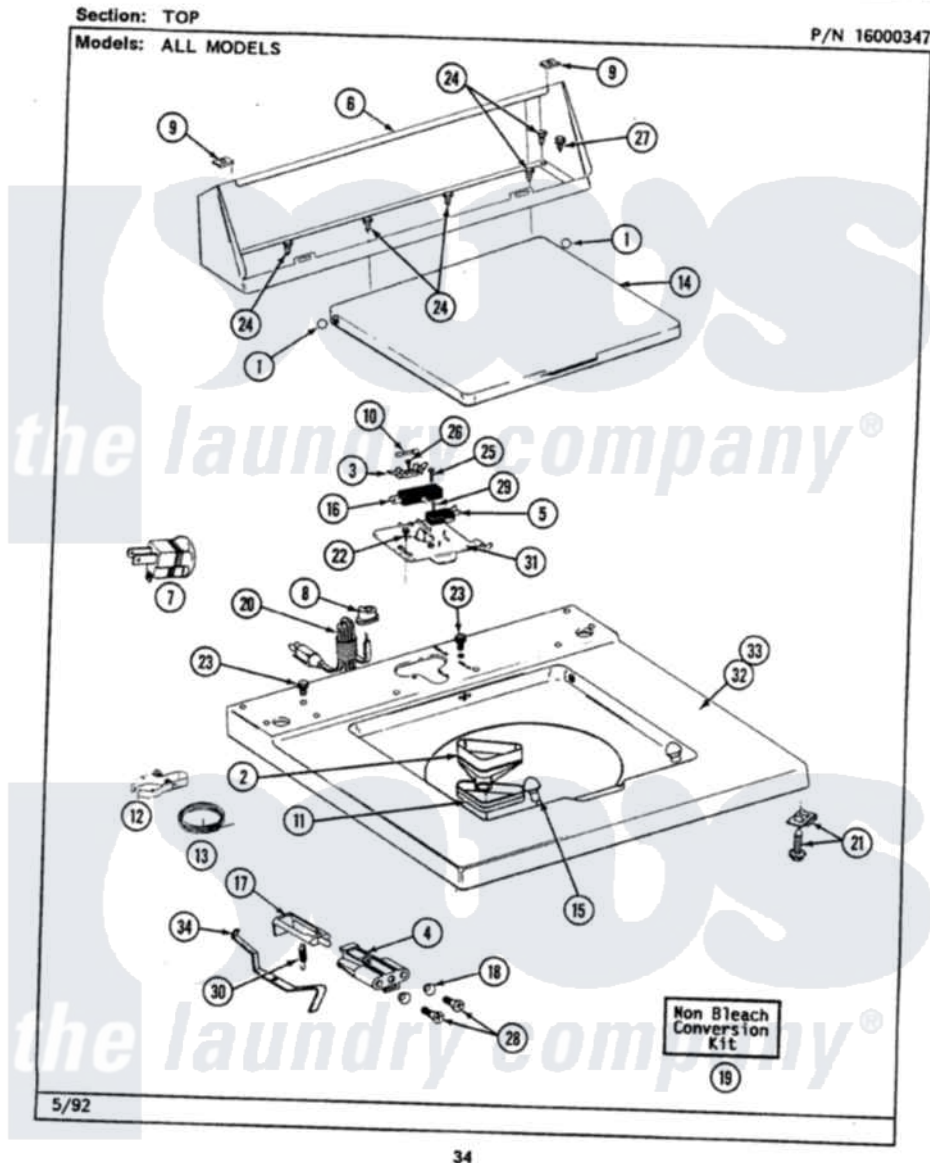

Maytag LAT8640BAL 05 - TOP

Maytag [Residential Maytag LAT8640BAL Washer Parts](#) Parts Diagram 05 - TOP
 Click on the part number to view part

Item	Original Part Number	Replaced By	Status	Part Description
1	211726			Hinge, Ball Lid
2	215578			Bleach Inlet Almond
3	207167			Block, Fuse
4	214279	204968		Plunger And Bracket Assembly--W
5	207166			Switch, Check
6	205635L		Not Available	CONSOLE (ALM)
7	Y201808			Converter
8	211881			Grommet, Cord Part Not Used-Gas Models Only
9	215075			Fastener, Control Panel To Console
10	207168	22001682		Switch Assembly, Lid W/4amp Fuse
11	214436			Gasket
12	301548			Clamp, Ground Wire
13	311155			Ground Wire And Clamp
14	216073L		Not Available	(ALMOND)---NA

15	212716		Bumper, Lid
16	205415	279347	Switch-Lid
17	215700		Not Available
18	211500		LID SWITCH PLUNGER
19	205997		Washer, Bracket To Top Cover
20	204590		Non-Bleach Conversion Kit
21	204445		Cord, Power
22	207159	489355	Screw And Fastener Assembly
23	210186	3370225	Screw, 8 X 1/2
24	211294	90767	Screw
25	213501		Screw, 8A X 3/8 HeX Washer Head Tapping
26	215705	Y311711	Screw, No.6-20 X 1-1/8 Inch
27	Y313559		Screw, Fuse Block
28	910182	25-7809	Screw
29	912012	3400409	Screw, No.6-20 1/2 Flthd Torx
30	213720		Screw
31	Y215699	22001678	Spring, Lid Switch
33	207172L		Bracket, Switch And Fuse
34	215704		Top Cover Assembly ALM----NA
			Lever, Unbalance