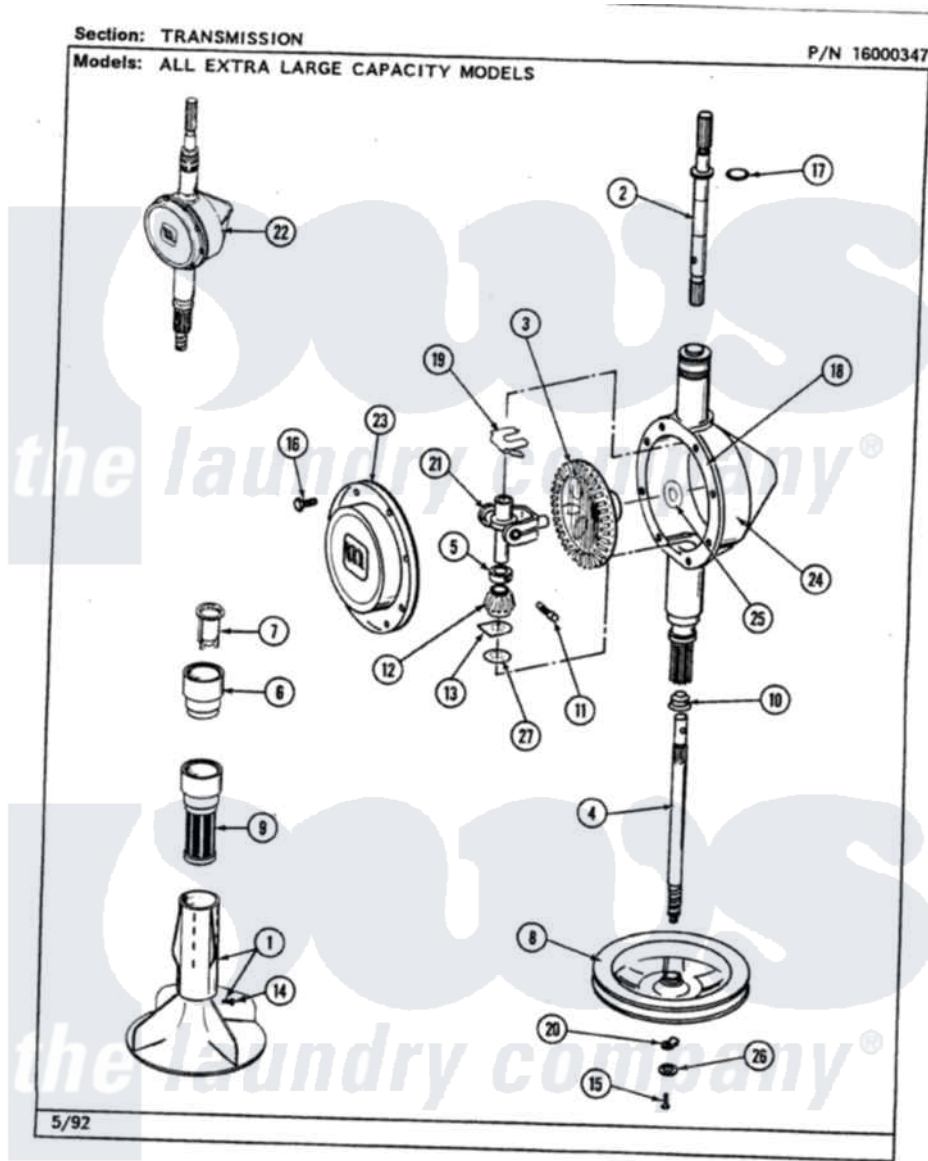

Maytag LAT8640BAL 06 - TRANSMISSION

42

Maytag Residential Maytag LAT8640BAL Washer Parts Parts Diagram 06 - TRANSMISSION
 Click on the part number to view part

Item	Original Part Number	Replaced By	Status	Part Description
1	207228			Agitator W/Lock Screw
2	207153	6-2097820		Kit- Shaft
3	206713	6-2067130		Gear- Beve
4	215410	12001450		Ctr Shaft W/Collar Andkeeper- Dp
5	215415		Not Available	COLLAR, LOWER
7	215733			Dispensing Cup
8	211059	6-2301530		Pulley
9	207426			Lint Filter Deep
10	206602	207843		Lip Seal Repair Kit
11	Y206629			Pin, Collar
12	215401	W10221114		Pinion
13	215395			Plate, Clutch
14	206478		Not Available	SCREW & WASHER FOR AGITATOR
15	211375	681582		Screw
16	215417		Not Available	SCREW, TRANSMISSION

16	213417	Not Available	COVER
17	210690		Seal, Rubber
18	Y058700	675652	Adhesive
19	215581		Spring, Agitator Shaft
20	211089		Lug, Stop Pulley
21	206685	6-2066850	Yoke
22	206707	6-2097750	Trans Dee
23	206628		Cover, Transmission
24	206624	6-2097750	Trans Dee
25	215394		Washer, Bevel Gear
26	211090	22003555	Washer, Stop Lug
27	211483	6-2114830	Washer- SP