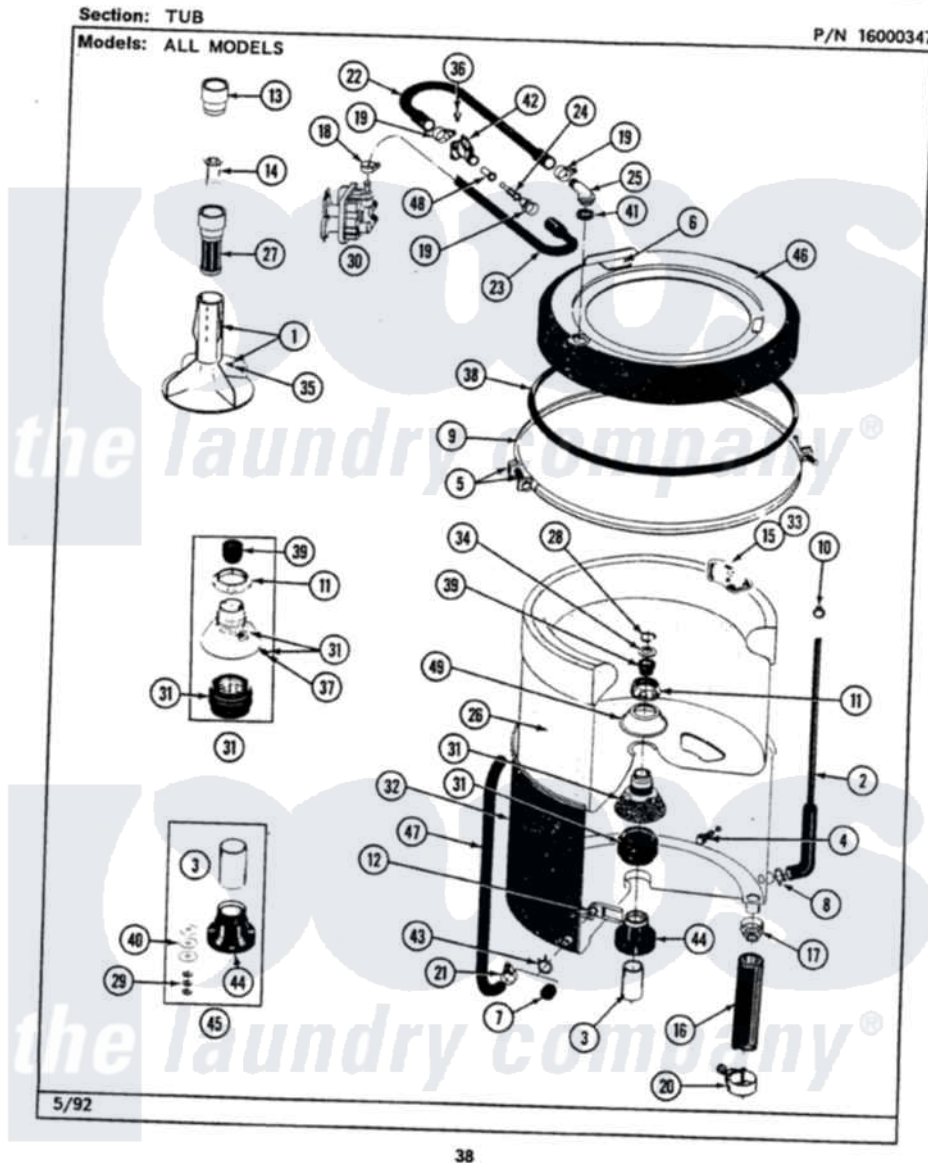

Maytag LAT8640BAL 07 - TUB

Maytag [Residential Maytag LAT8640BAL Washer Parts](#) Parts Diagram 07 - TUB
Click on the part number to view part

Item	Original Part Number	Replaced By	Status	Part Description
1	207228			Agitator W/Lock Screw
2	212942	22001619		Tube, Water Level Switch
3	211130			Bearing Liner, Tub Bearing
4	200744	W10175939		Bolt
"	205254	W10175938		Bolt
5	205529			Nut And Bolt Kit For Tub Clam
6	215232			Bumper, Unbalance
7	214725			Cap For Spout-Outer Tub
8	211641			Clamp, 1-1/16"
9	200846			Clamp - Tub Cover
10	410296	596669		Clamp, Manifold
11	211047	6-2110472		Nut- Clamp
14	215733			Dispensing Cup
16	213045			Hose, Outer Tub Part Not Used
17	200900	616099		Clamp
18	201575			Clamp, Hose

19	202515	596669	Clamp, Manifold
20	202574	3367052	Clamp, Hose
21	205161	489503	Clamp
22	Y215234		Hose, Injector Fill
23	213013		Hose, Injector
24	213015		Nozzle, Injector
25	215235		Tube, Injector
26	207831	Not Available	TUB, INNER (W/PLUG)
27	207426		Lint Filter Deep
28	Y015667		Retaining Ring
29	Y054867		Washer, Lock
30	205613		Water Valve
31	204012	6-2095720	Mounting S
32	205484		Tub, Outer Part Not Used
33	215980		Plug, Filter Hole
34	Y015666		Washer, Retaining -
35	206478	Not Available	SCREW & WASHER FOR AGITATOR
36	312620		Screw, Sems
37	211618	22001423	Set Screw, Mounting Stem
38	211232		Seal, Tub Cover
39	Y0A4298	6-0A57420	Seal- Agitator
40	211100		Washer, Outer Tub
41	215233		Seal For Injector Tube
42	215447		Sleeve For Injector
43	214739	596669	Clamp, Manifold
44	200824	6-2040130	Tub Bearin
45	204013	6-2040130	Tub Bearin
46	206380	Not Available	COVER, TUB
48	213016	216201	Nozzle
49	211210		Washer, Clamping Nut