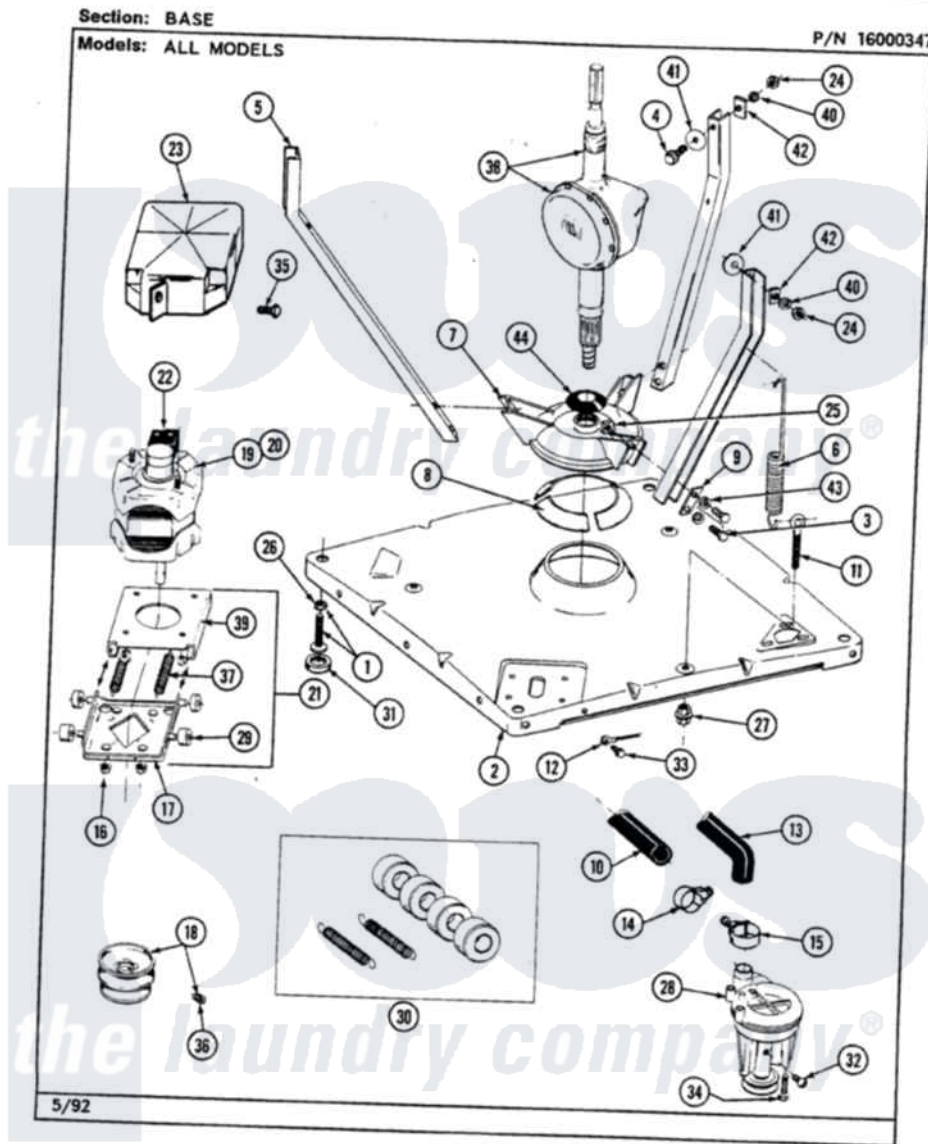

# Maytag LAT8640BAW 01 - BASE

44

Maytag [Residential Maytag LAT8640BAW Washer Parts](#) Parts Diagram 01 - BASE  
Click on the part number to view part

Item	Original Part Number	Replaced By	Status	Part Description
1	Y302699	<a href="#">22003428</a>		Leg, Adjustable
2	<a href="#">203274</a>			Base With Damper Pads
3	<a href="#">Y015627</a>			Screw- Hex
4	205254	<a href="#">W10175938</a>		Bolt
"	200744	<a href="#">W10175939</a>		Bolt
5	<a href="#">213053</a>			Brace, Tub Part Not Used
6	<a href="#">213054</a>			Centering Spring - 3 Used
7	<a href="#">203725</a>			Damper W/Bolt And Clip
8	<a href="#">203956</a>			Damper Pad Kit
9	<a href="#">213073</a>			Washer, Double Brace
10	214767	<a href="#">22001448</a>		Hose, Pump
11	213120	<a href="#">216416</a>		Bolt, Eye/Centering Spring
12	<a href="#">204807</a>			Ground Wire, Supp. Plte To Top Cover
13	<a href="#">213045</a>			Hose, Outer Tub Part Not Used
14	200461	<a href="#">285655</a>		Clamp, Hose