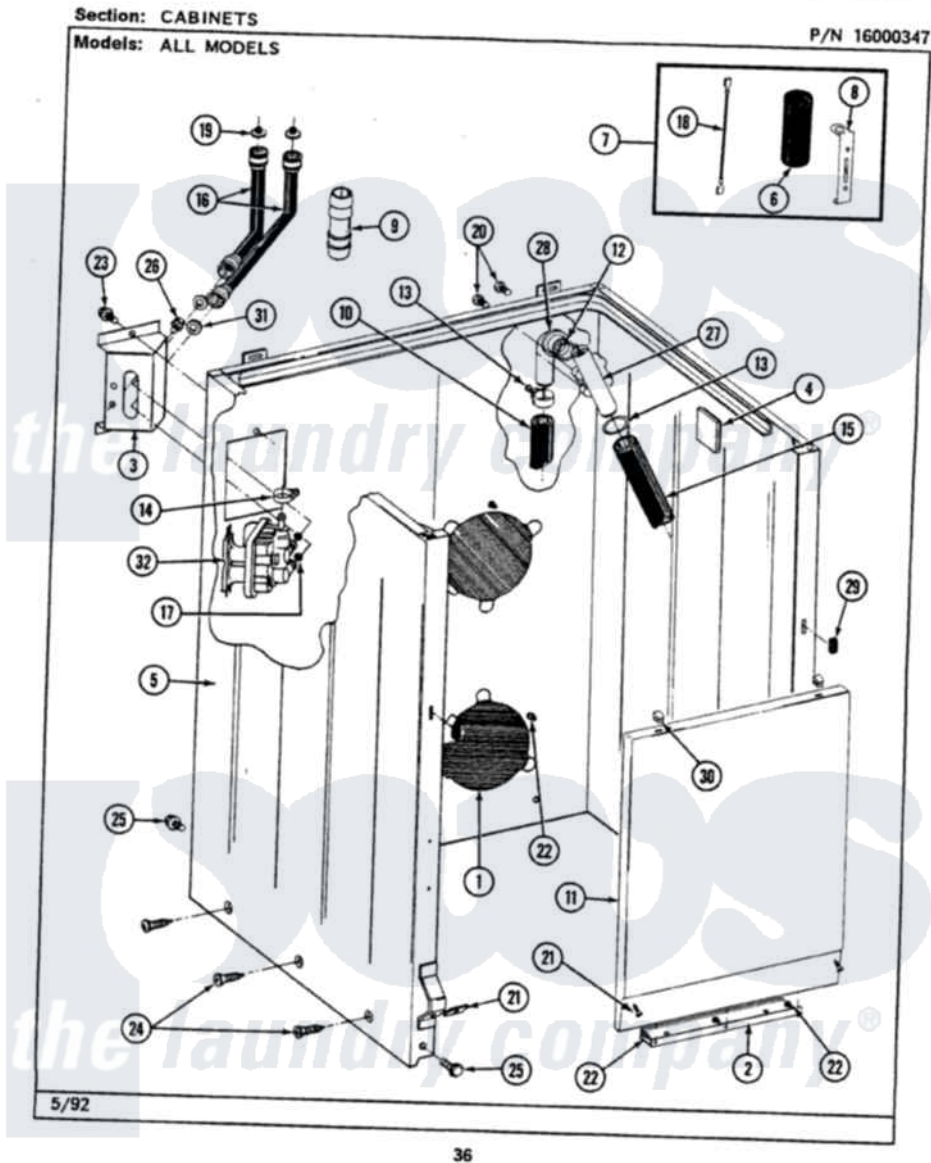

Maytag LAT8640BAW 02 - CABINET

Maytag [Residential Maytag LAT8640BAW Washer Parts](#) Parts Diagram 02 - CABINET
 Click on the part number to view part

Item	Original Part Number	Replaced By	Status	Part Description
1	211878		Not Available	PLATE, ACCESS
2	213846			Guard, Belt
3	214812	22002361		Bracket, Water Valve
4	215058			Pad, Cabinet Bumper
5	203319	22203319		Cabinet
6	Y200832			Capacitor
7	206103			Capacitor Kit
8	211149			Clip, Capacitor
9	Y216015			Coupling, Hose
10	Y059149			(7/8" I.D. CARTON OF 50 FT.)
"	216017			Hose, Drain
11	212998		Not Available	PANEL, FRONT (WHT)
12	214765			Gasket, Siphon Break
13	200908	285655		Clamp, Hose
14	201575			Clamp, Hose
15	214767	22001448		Hose, Pump

16	202860		Inlet Hose Assembly
17	214337	96160	Screen
18	203237		No.17 Wire With Terminal
19	200961	12001413	Strainer And Washer Kit
20	Y014874		Screw, Idler Arm And Sleeve
21	204439		Screw And Fstner Assembly
22	211294	90767	Screw, 8A X 3/8 HeX Washer Head Tapping
23	212276	W10116760	Screw
24	213007		Xfor Cabinet See Cabinet, Back
25	213121	3400111	Screw, 12-14 X 5/8
"	213122	27001200	Screw
26	Y313561		Screw---NA
27	206638		Siphon Break
28	Y216016	W10116738	Elbow
29	214376	22002331	Spacer, Front Panel
30	212982	22001650	Fastener, Spring
31	Y013783		Washer, Inlet Hose
32	205613		Water Valve