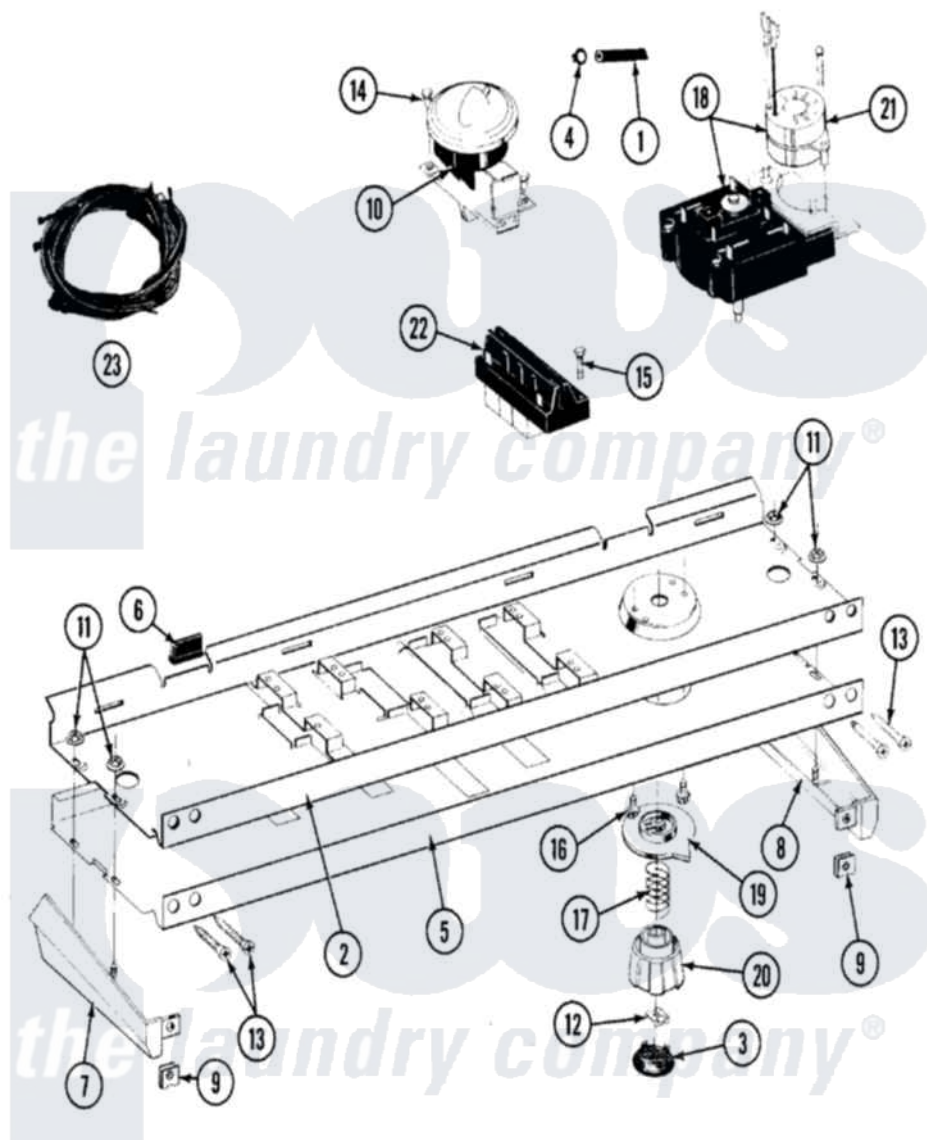

Maytag LAT8640BAW 04 - CONTROL PANEL

Maytag [Residential Maytag LAT8640BAW Washer Parts](#) Parts Diagram 04 - CONTROL PANEL
 Click on the part number to view part

Item	Original Part Number	Replaced By	Status	Part Description
1	212942	22001619		Tube, Water Level Switch
2	214818			Back Up Plate
3	215821		Not Available	CAP, KNOB
4	410296	596669		Clamp, Manifold
5	208116		Not Available	FACIA A8650/8640
6	214897			Pad, Control Panel
7	207215		Not Available	END CAP LH
8	207216		Not Available	END CAP RH
9	214894			Fastener, End Cap
10	214872			Palnut, End Cap Note: Nut, Lamp Holder
11	211605			Bezel, Timer Dial
12	210932			Screw, No.8 X 9/16 Ctsk Note: Screw, Inlet Duct
13	211168	W10139210		Screw, 8-18 X 5/16
14	213117	67006908		Screw, Ice Rack
15	213966	3400014		Screw

16	211065		Spring, Index Wheel
17	207376	22207376	Timer
18	215827		Not Available TIMER DIAL SKIRT
19	215828		Knob, Timer
20	205033	22205033	Motor- Tim
21	207361		4 Level Pressure Switch
22	207367		Not Available TEMP CONTROL SWITCH - 4 BUTTON
23	207382		Wire Harness