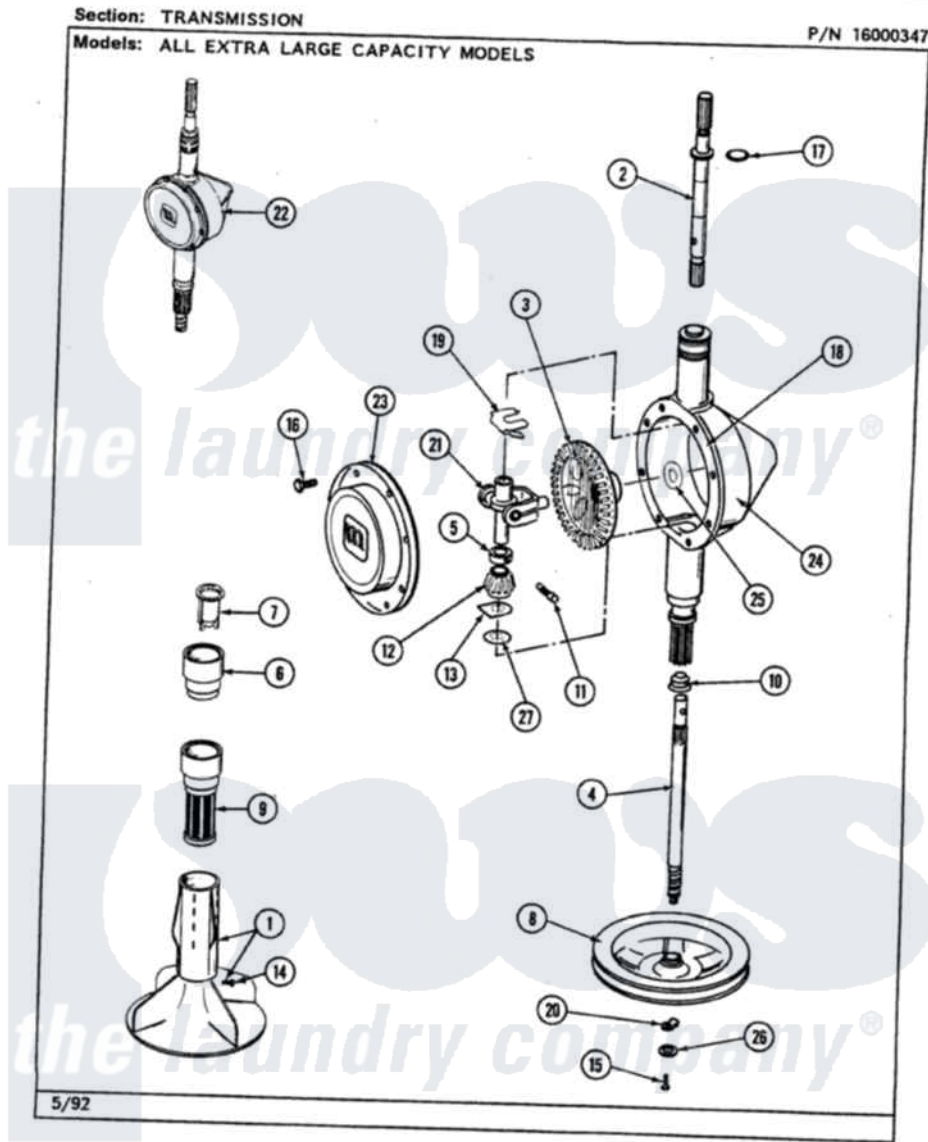

Maytag LAT8640BAW 06 - TRANSMISSION

42

Maytag [Residential Maytag LAT8640BAW Washer Parts](#) Parts Diagram 06 - TRANSMISSION
Click on the part number to view part

Item	Original Part Number	Replaced By	Status	Part Description
1	207228			Agitator W/Lock Screw
2	207153	6-2097820		Kit- Shaft
3	206713	6-2067130		Gear- Beve
4	215410	12001450		Ctr Shaft W/Collar Andkeeper- Dp
5	215415		Not Available	COLLAR, LOWER
7	215733			Dispensing Cup
8	211059	6-2301530		Pulley
9	207426			Lint Filter Deep
10	206602	207843		Lip Seal Repair Kit
11	Y206629			Pin, Collar
12	215401	W10221114		Pinion
13	215395			Plate, Clutch
14	206478		Not Available	SCREW & WASHER FOR AGITATOR
15	211375	681582		Screw
16	215417		Not Available	SCREW, TRANSMISSION

17	210690		COVER
18	Y058700	675652	Seal, Rubber
19	215581		Adhesive
20	211089		Spring, Agitator Shaft
21	206685	6-2066850	Lug, Stop Pulley
22	206707	6-2097750	Yoke
23	206628		Trans Dee
24	206624	6-2097750	Cover, Transmission
25	215394		Trans Dee
26	211090	22003555	Washer, Bevel Gear
27	211483	6-2114830	Washer, Stop Lug
			Washer- SP