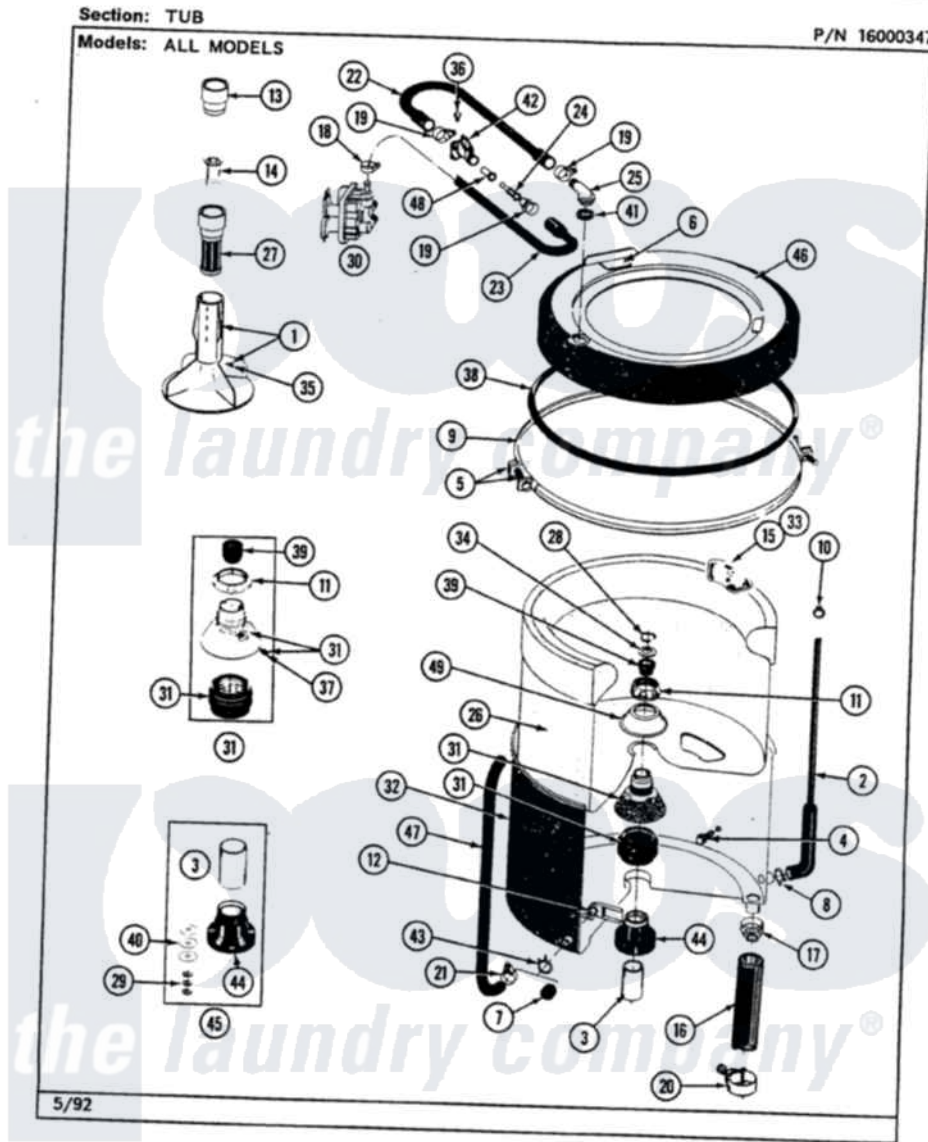

Maytag LAT8640BAW 07 - TUB

Maytag [Residential Maytag LAT8640BAW Washer Parts](#) Parts Diagram 07 - TUB
Click on the part number to view part

Item	Original Part Number	Replaced By	Status	Part Description
1	207228			Agitator W/Lock Screw
2	212942	22001619		Tube, Water Level Switch
3	211130			Bearing Liner, Tub Bearing
4	200744	W10175939		Bolt
"	205254	W10175938		Bolt
5	205529			Nut And Bolt Kit For Tub Clam
6	215232			Bumper, Unbalance
7	214725			Cap For Spout-Outer Tub
8	211641			Clamp, 1-1/16"
9	200846			Clamp - Tub Cover
10	410296	596669		Clamp, Manifold
11	211047	6-2110472		Nut- Clamp
14	215733			Dispensing Cup
16	213045			Hose, Outer Tub Part Not Used
17	200900	616099		Clamp
18	201575			Clamp, Hose

19	202515	596669	Clamp, Manifold
20	202574	3367052	Clamp, Hose
21	205161	489503	Clamp
22	Y215234		Hose, Injector Fill
23	213013		Hose, Injector
24	213015		Nozzle, Injector
25	215235		Tube, Injector
26	207831	Not Available	TUB, INNER (W/PLUG)
27	207426		Lint Filter Deep
28	Y015667		Retaining Ring
29	Y054867		Washer, Lock
30	205613		Water Valve
31	204012	6-2095720	Mounting S
32	205484		Tub, Outer Part Not Used
33	215980		Plug, Filter Hole
34	Y015666		Washer, Retaining -
35	206478	Not Available	SCREW & WASHER FOR AGITATOR
36	312620		Screw, Sems
37	211618	22001423	Set Screw, Mounting Stem
38	211232		Seal, Tub Cover
39	Y0A4298	6-0A57420	Seal- Agitator
40	211100		Washer, Outer Tub
41	215233		Seal For Injector Tube
42	215447		Sleeve For Injector
43	214739	596669	Clamp, Manifold
44	200824	6-2040130	Tub Bearin
45	204013	6-2040130	Tub Bearin
46	206380	Not Available	COVER, TUB
48	213016	216201	Nozzle
49	211210		Washer, Clamping Nut