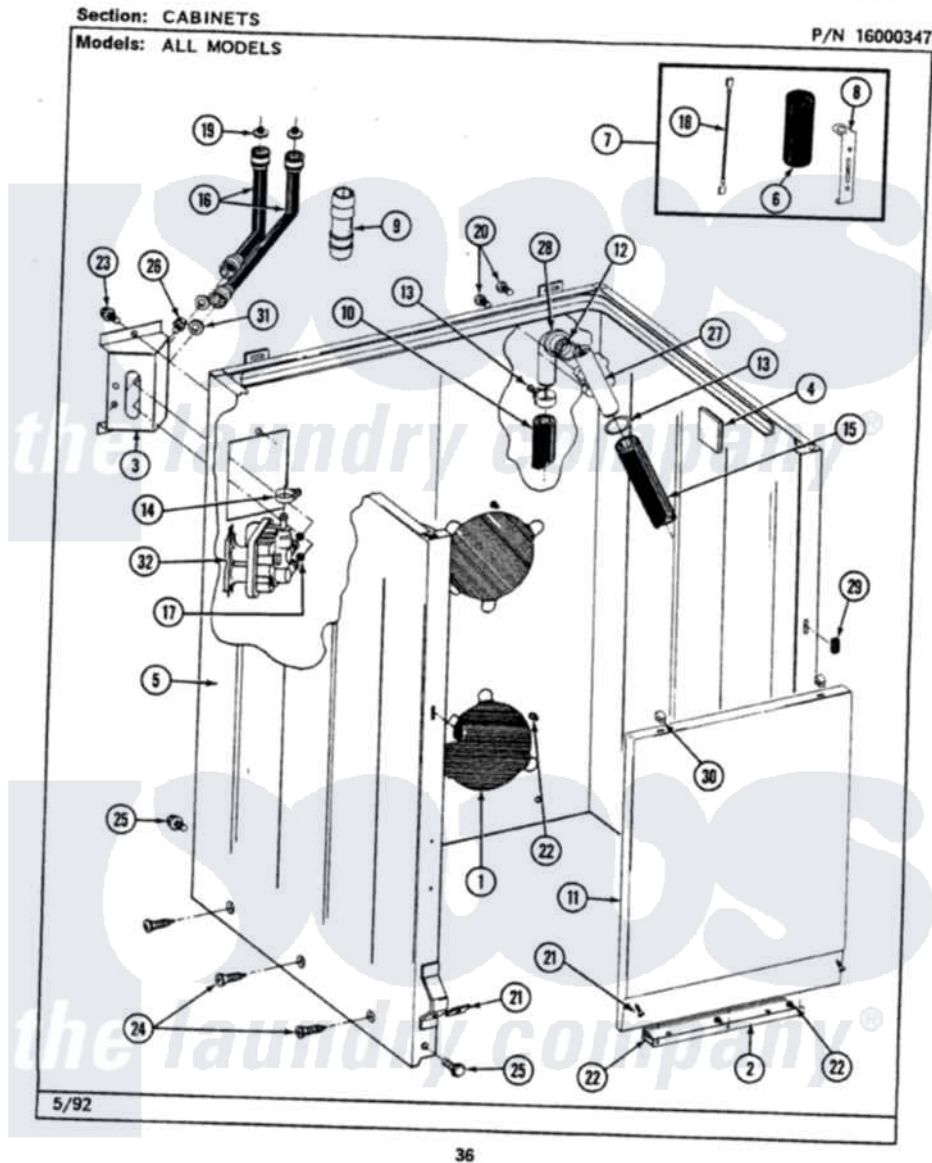

Maytag LAT8640BBL 02 - CABINET

Maytag Residential Maytag LAT8640BBL Washer Parts Parts Diagram 02 - CABINET
Click on the part number to view part

Item	Original Part Number	Replaced By	Status	Part Description
1	211878		Not Available	PLATE, ACCESS
2	213846			Guard, Belt
3	214812	22002361		Bracket, Water Valve
4	215058			Pad, Cabinet Bumper
5	203319L		Not Available	(ALMOND)
6	Y200832			Capacitor
7	206103			Capacitor Kit
8	211149			Clip, Capacitor
9	Y216015			Coupling, Hose
10	Y059149			(7/8" I.D. CARTON OF 50 FT.)
"	216017			Hose, Drain
11	212998L		Not Available	FRONT PANEL-ALMOND
12	214765			Gasket, Siphon Break
13	200908	285655		Clamp, Hose
14	201575			Clamp, Hose
15	214767	22001448		Hose, Pump

16	202860		Inlet Hose Assembly
17	214337	96160	Screen
18	203237		No.17 Wire With Terminal
19	200961	12001413	Strainer And Washer Kit
20	Y014874		Screw, Idler Arm And Sleeve
21	204439		Screw And Fstner Assembly
22	211294	90767	Screw, 8A X 3/8 HeX Washer Head Tapping
23	212276	W10116760	Screw
24	213007		Xfor Cabinet See Cabinet, Back
25	213121	3400111	Screw, 12-14 X 5/8
"	213122	27001200	Screw
26	Y313561		Screw---NA
27	206638		Siphon Break
28	Y216016	W10116738	Elbow
29	214376	22002331	Spacer, Front Panel
30	212982	22001650	Fastener, Spring
31	Y013783		Washer, Inlet Hose
32	205613		Water Valve