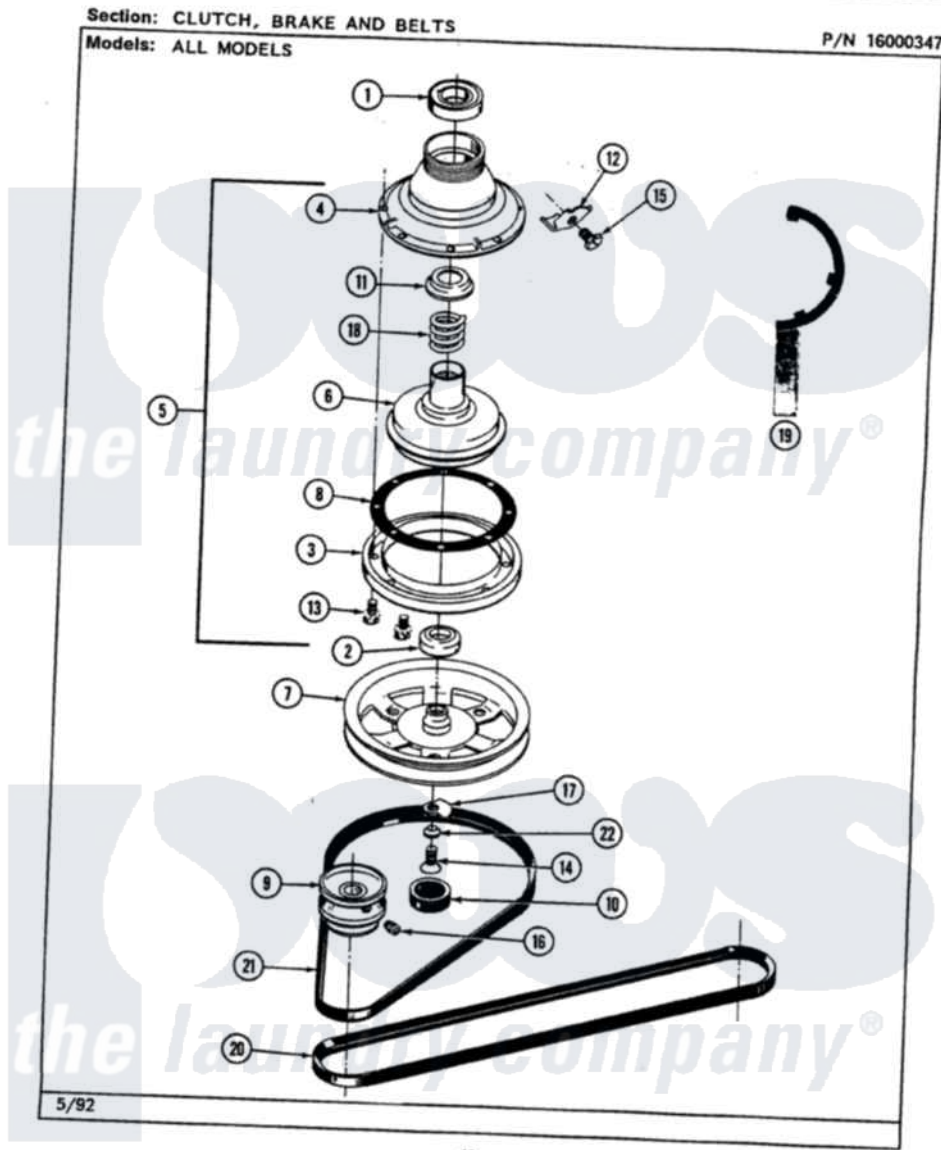

Maytag LAT8640BBL 03 - CLUTCH, BRAKE & BELTS

Maytag Residential Maytag LAT8640BBL Washer Parts Parts Diagram 03 - CLUTCH, BRAKE & BELTS
Click on the part number to view part

Item	Original Part Number	Replaced By	Status	Part Description
1	Y200720	22003441		Bearing, Rear
2	200835			Bearing, Brake Rotor
3	211043	6-2011900		Brake Asse
4	211045	6-2011900		Brake Asse
5	201190	6-2011900		Brake Asse
6	201126	6-2011900		Brake Asse
7	211059	6-2301530		Pulley
8	211042	6-2011900		Brake Asse
9	200816	6-2008160		Pulley- MO
10	211038		Not Available	CAP, OIL RETAINER
11	211039	6-2011900		Brake Asse
12	213325			Clip, Retaining
13	211000			SCREW, BRAKE DRUM (HEX HEAD)
14	211375	681582		Screw
15	213326			Bolt, Sems Retaining Clip
16	Y053241			Set Screw, Motor Pulley

17	211089		Lug, Stop Pulley
18	211041	6-2011900	Brake Asse
19	Y038315	038315	Tool
20	211124		Part Not Used
21	211125		V Belt, Drive Pulley
22	211090	22003555	Washer, Stop Lug