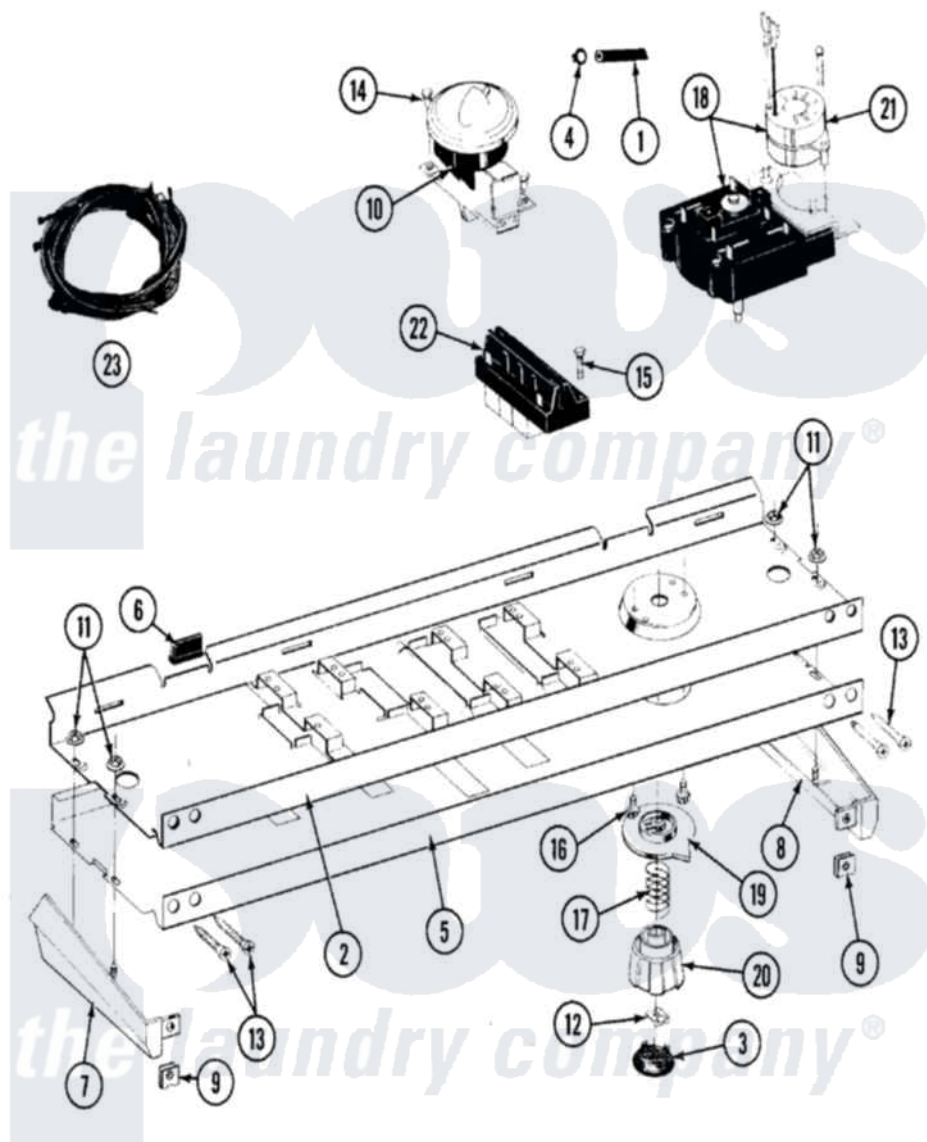

Maytag LAT8640BBL 04 - CONTROL PANEL

Maytag [Residential Maytag LAT8640BBL Washer Parts](#) Parts Diagram 04 - CONTROL PANEL
 Click on the part number to view part

Item	Original Part Number	Replaced By	Status	Part Description
1	212942	22001619		Tube, Water Level Switch
2	214818			Back Up Plate
3	215821		Not Available	CAP, KNOB
4	410296	596669		Clamp, Manifold
5	208116		Not Available	FACIA A8650/8640
6	214897			Pad, Control Panel
7	207215		Not Available	END CAP LH
8	207216		Not Available	END CAP RH
9	214894			Fastener, End Cap
10	214872			Palnut, End Cap Note: Nut, Lamp Holder
11	211605			Bezel, Timer Dial
12	210932			Screw, No.8 X 9/16 Ctsk Note: Screw, Inlet Duct
13	211168	W10139210		Screw, 8-18 X 5/16
14	213117	67006908		Screw, Ice Rack
15	213966	3400014		Screw

16	211065		Spring, Index Wheel
17	207376	22207376	Timer
18	215827		Not Available TIMER DIAL SKIRT
19	215828		Knob, Timer
20	205033	22205033	Motor- Tim
21	207361		4 Level Pressure Switch
22	207367		Not Available TEMP CONTROL SWITCH - 4 BUTTON
23	207382		Wire Harness