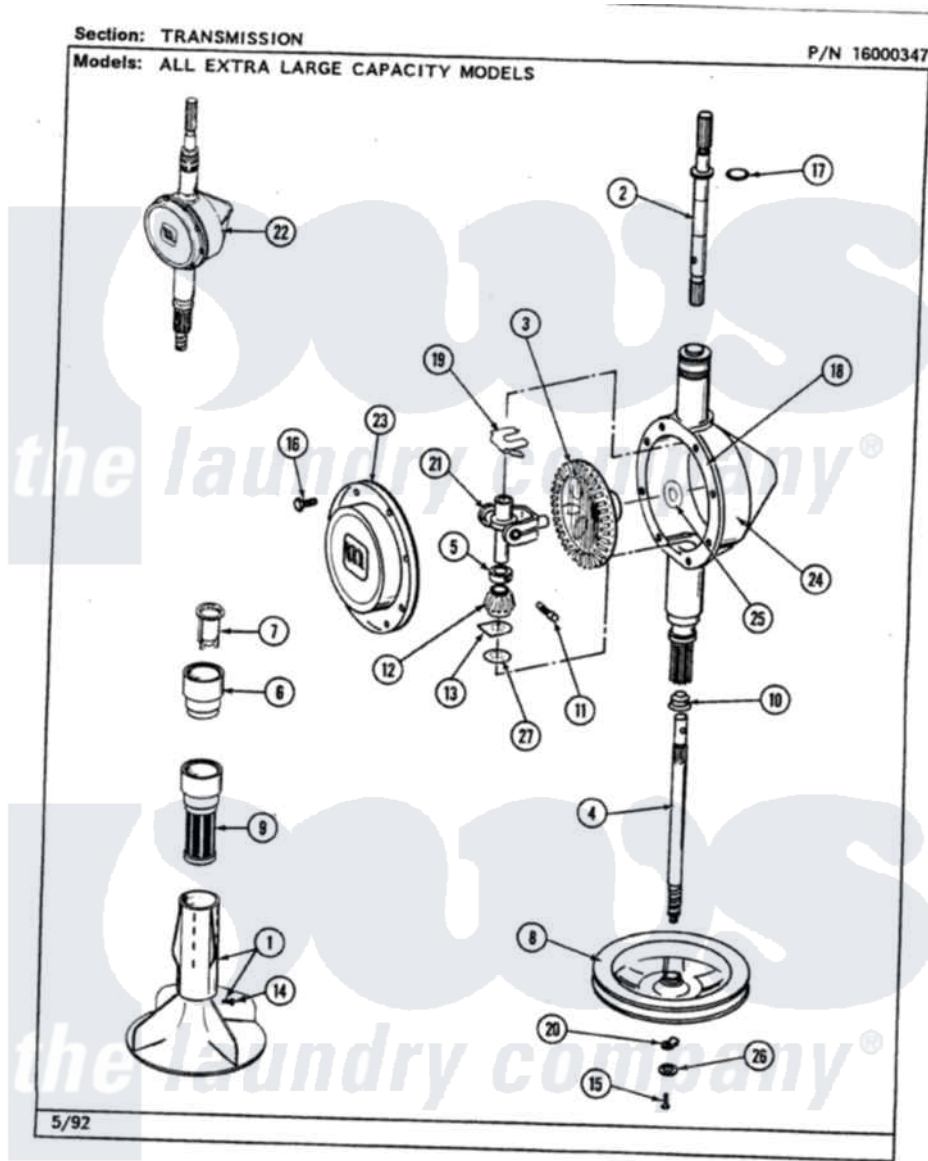

Maytag LAT8640BBL 06 - TRANSMISSION

42

Maytag Residential Maytag LAT8640BBL Washer Parts Parts Diagram 06 - TRANSMISSION
Click on the part number to view part

Item	Original Part Number	Replaced By	Status	Part Description
1	207228			Agitator W/Lock Screw
2	207153	6-2097820		Kit- Shaft
3	206713	6-2067130		Gear- Beve
4	215410	12001450		Ctr Shaft W/Collar Andkeeper- Dp
5	215415		Not Available	COLLAR, LOWER
7	215733			Dispensing Cup
8	211059	6-2301530		Pulley
9	207426			Lint Filter Deep
10	206602	207843		Lip Seal Repair Kit
11	Y206629			Pin, Collar
12	215401	W10221114		Pinion
13	215395			Plate, Clutch
14	206478		Not Available	SCREW & WASHER FOR AGITATOR
15	211375	681582		Screw
16	215417		Not Available	SCREW, TRANSMISSION

17	210690		COVER
18	Y058700	675652	Seal, Rubber
19	215581		Adhesive
20	211089		Spring, Agitator Shaft
21	206685	6-2066850	Lug, Stop Pulley
22	206707	6-2097750	Yoke
23	206628		Trans Dee
24	206624	6-2097750	Cover, Transmission
25	215394		Trans Dee
26	211090	22003555	Washer, Bevel Gear
27	211483	6-2114830	Washer, Stop Lug
			Washer- SP