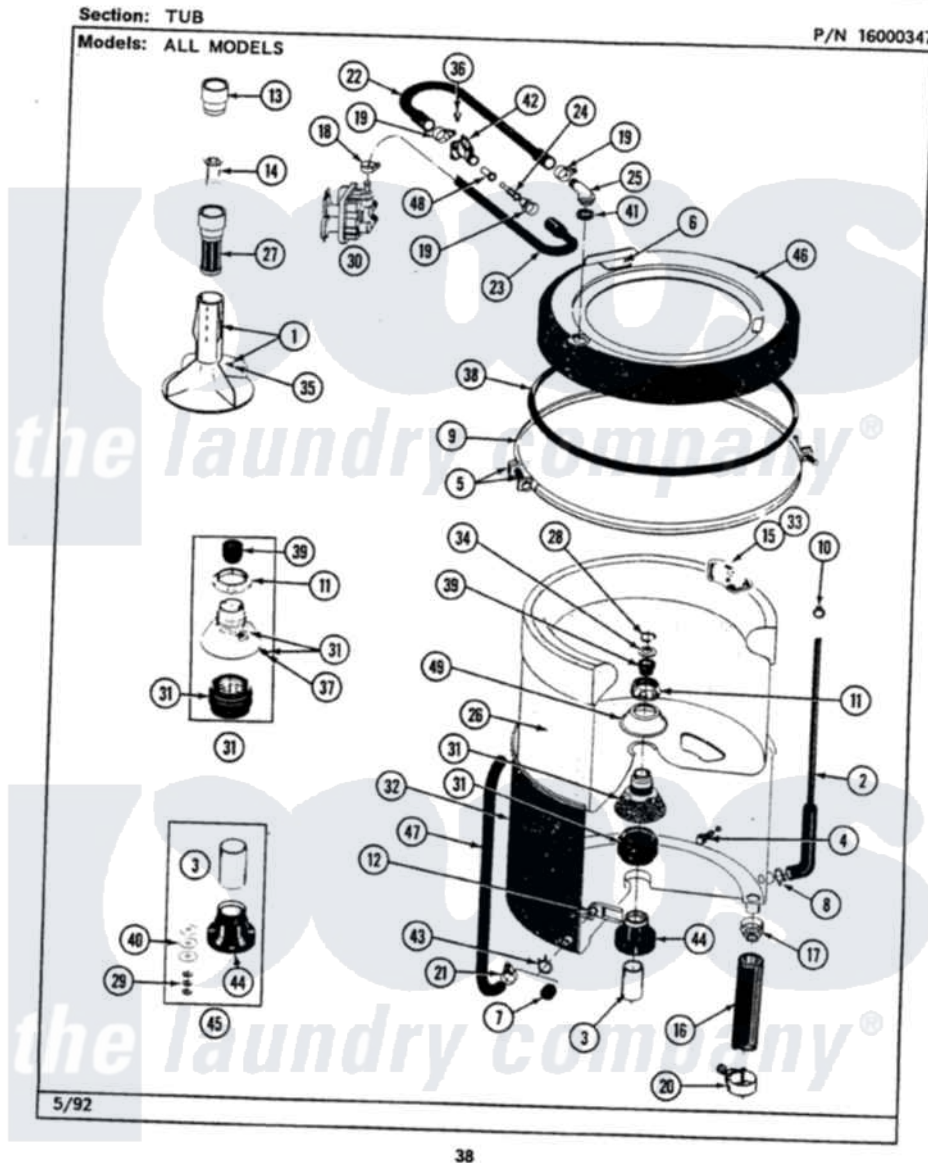

Maytag LAT8640BBL 07 - TUB

Maytag [Residential Maytag LAT8640BBL Washer Parts](#) Parts Diagram 07 - TUB
Click on the part number to view part

Item	Original Part Number	Replaced By	Status	Part Description
1	207228			Agitator W/Lock Screw
2	212942	22001619		Tube, Water Level Switch
3	211130			Bearing Liner, Tub Bearing
4	200744	W10175939		Bolt
"	205254	W10175938		Bolt
5	205529			Nut And Bolt Kit For Tub Clam
6	215232			Bumper, Unbalance
7	214725			Cap For Spout-Outer Tub
8	211641			Clamp, 1-1/16"
9	200846			Clamp - Tub Cover
10	410296	596669		Clamp, Manifold
11	211047	6-2110472		Nut- Clamp
14	215733			Dispensing Cup
16	213045			Hose, Outer Tub Part Not Used
17	200900	616099		Clamp
18	201575			Clamp, Hose

19	202515	596669	Clamp, Manifold
20	202574	3367052	Clamp, Hose
21	205161	489503	Clamp
22	Y215234		Hose, Injector Fill
23	213013		Hose, Injector
24	213015		Nozzle, Injector
25	215235		Tube, Injector
26	207831	Not Available	TUB, INNER (W/PLUG)
27	207426		Lint Filter Deep
28	Y015667		Retaining Ring
29	Y054867		Washer, Lock
30	205613		Water Valve
31	204012	6-2095720	Mounting S
32	205484		Tub, Outer Part Not Used
33	215980		Plug, Filter Hole
34	Y015666		Washer, Retaining -
35	206478	Not Available	SCREW & WASHER FOR AGITATOR
36	312620		Screw, Sems
37	211618	22001423	Set Screw, Mounting Stem
38	211232		Seal, Tub Cover
39	Y0A4298	6-0A57420	Seal- Agitator
40	211100		Washer, Outer Tub
41	215233		Seal For Injector Tube
42	215447		Sleeve For Injector
43	214739	596669	Clamp, Manifold
44	200824	6-2040130	Tub Bearin
45	204013	6-2040130	Tub Bearin
46	206380	Not Available	COVER, TUB
48	213016	216201	Nozzle
49	211210		Washer, Clamping Nut