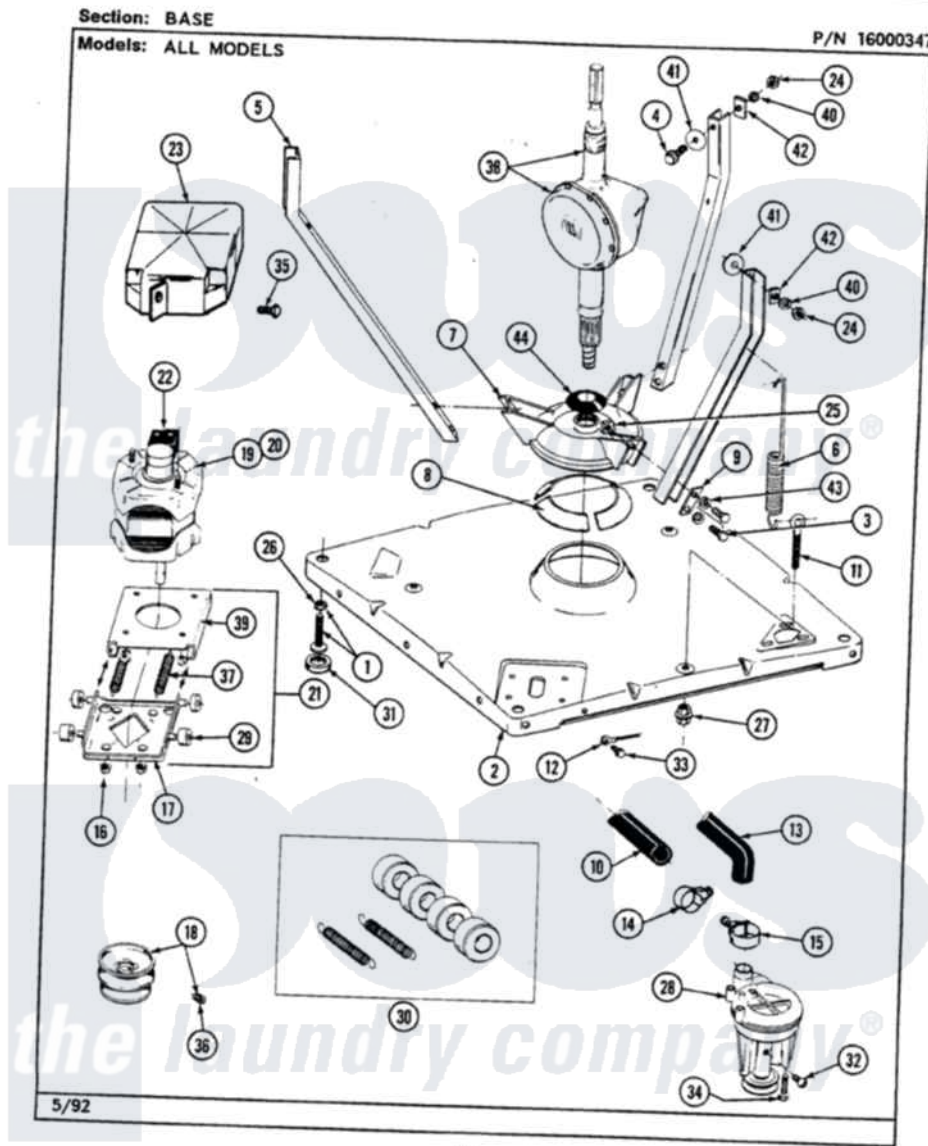

# Maytag LAT8650AAL 01 - BASE

44

Maytag Residential Maytag LAT8650AAL Washer Parts Parts Diagram 01 - BASE  
 Click on the part number to view part

Item	Original Part Number	Replaced By	Status	Part Description
1	Y302699	<a href="#">22003428</a>		Leg, Adjustable
2	<a href="#">203274</a>			Base With Damper Pads
3	<a href="#">Y015627</a>			Screw- Hex
4	205254	<a href="#">W10175938</a>		Bolt
"	200744	<a href="#">W10175939</a>		Bolt
5	<a href="#">213053</a>			Brace, Tub Part Not Used
6	<a href="#">213054</a>			Centering Spring - 3 Used
7	<a href="#">203725</a>			Damper W/Bolt And Clip
8	<a href="#">203956</a>			Damper Pad Kit
9	<a href="#">213073</a>			Washer, Double Brace
10	214767	<a href="#">22001448</a>		Hose, Pump
11	213120	<a href="#">216416</a>		Bolt, Eye/Centering Spring
12	<a href="#">204807</a>			Ground Wire, Supp. Plte To Top Cover
13	<a href="#">213045</a>			Hose, Outer Tub Part Not Used
14	200461	<a href="#">285655</a>		Clamp, Hose