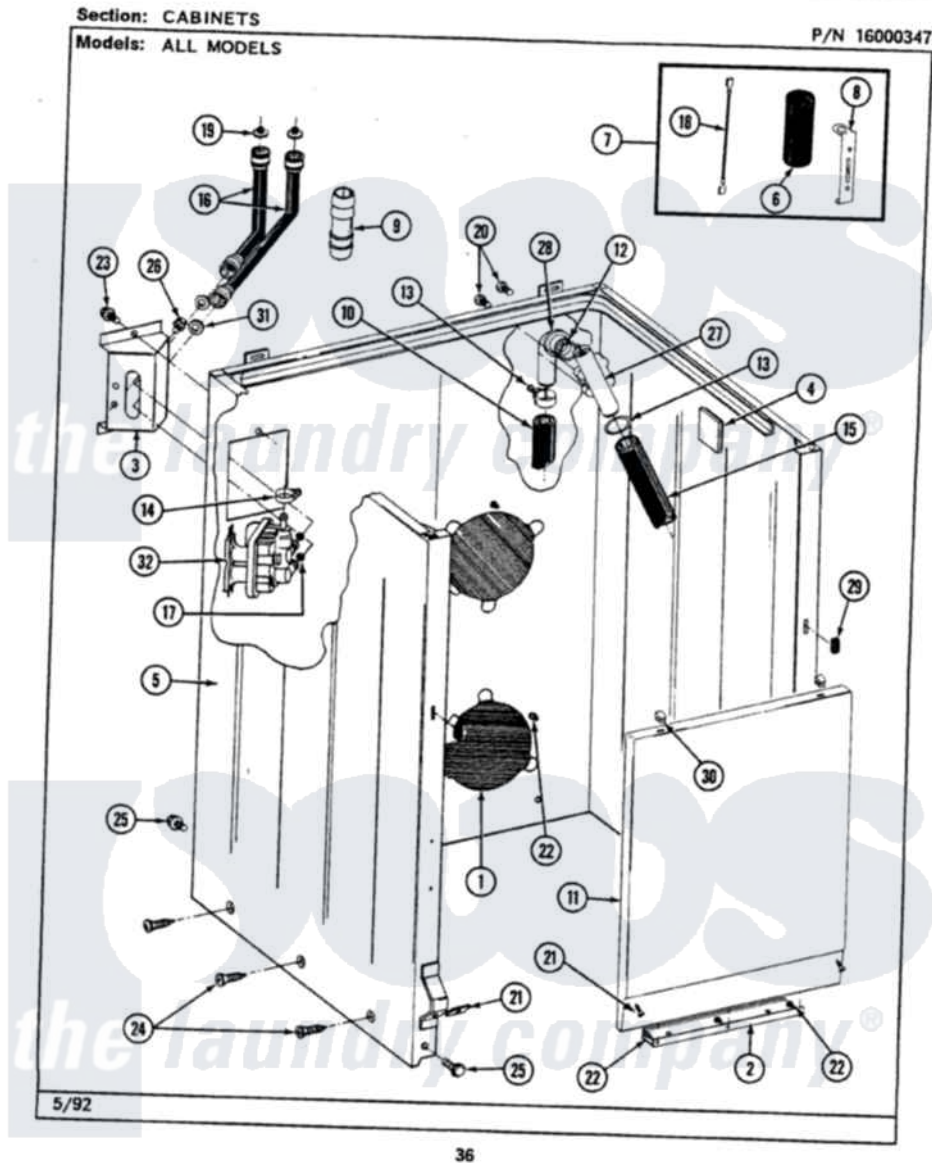

Maytag LAT8650AAL 02 - CABINET

Maytag Residential Maytag LAT8650AAL Washer Parts Parts Diagram 02 - CABINET
Click on the part number to view part

Item	Original Part Number	Replaced By	Status	Part Description
1	211878		Not Available	PLATE, ACCESS
2	213846			Guard, Belt
3	214812	22002361		Bracket, Water Valve
4	215058			Pad, Cabinet Bumper
5	203319L		Not Available	(ALMOND)
6	Y200832			Capacitor
7	206103			Capacitor Kit
8	211149			Clip, Capacitor
9	Y216015			Coupling, Hose
10	Y059149			(7/8" I.D. CARTON OF 50 FT.)
"	216017			Hose, Drain
11	212998L		Not Available	FRONT PANEL-ALMOND
12	214765			Gasket, Siphon Break
13	200908	285655		Clamp, Hose
14	201575			Clamp, Hose
15	214767	22001448		Hose, Pump

16	202860		Inlet Hose Assembly
17	214337	96160	Screen
18	203237		No.17 Wire With Terminal
19	200961	12001413	Strainer And Washer Kit
20	Y014874		Screw, Idler Arm And Sleeve
21	204439		Screw And Fstner Assembly
22	211294	90767	Screw, 8A X 3/8 HeX Washer Head Tapping
23	212276	W10116760	Screw
24	213007		Xfor Cabinet See Cabinet, Back
25	213121	3400111	Screw, 12-14 X 5/8
"	213122	27001200	Screw
26	Y313561		Screw---NA
27	206638		Siphon Break
28	Y216016	W10116738	Elbow
29	214376	22002331	Spacer, Front Panel
30	212982	22001650	Fastener, Spring
31	Y013783		Washer, Inlet Hose
32	205613		Water Valve