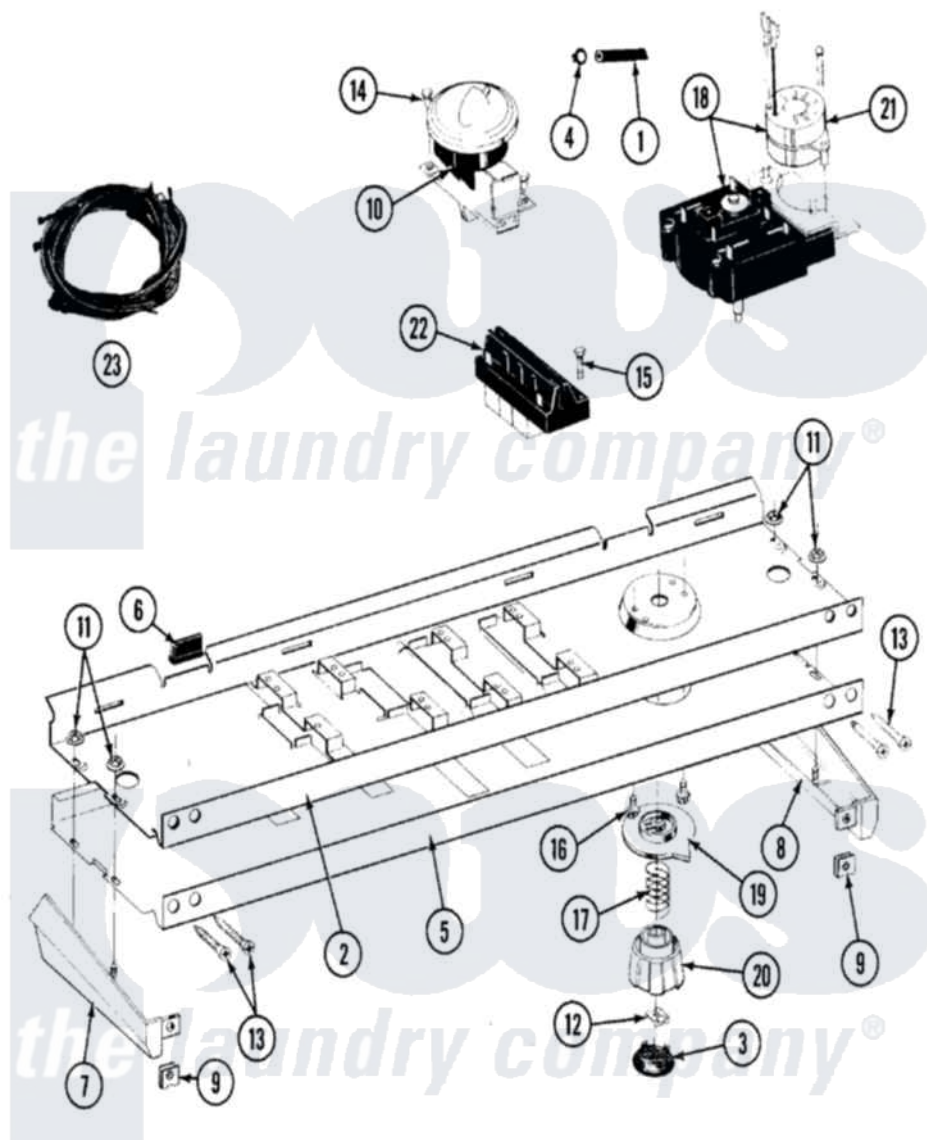

# Maytag LAT8650AAL 04 - CONTROL PANEL

Maytag [Residential Maytag LAT8650AAL Washer Parts](#) Parts Diagram 04 - CONTROL PANEL  
 Click on the part number to view part

Item	Original Part Number	Replaced By	Status	Part Description
1	212942	<a href="#">22001619</a>		Tube, Water Level Switch
2	<a href="#">214818</a>			Back Up Plate
3	215821		Not Available	CAP, KNOB
4	410296	<a href="#">596669</a>		Clamp, Manifold
5	207392		Not Available	CONTROL PANEL
6	<a href="#">214897</a>			Pad, Control Panel
7	207215		Not Available	END CAP LH
8	207216		Not Available	END CAP RH
9	<a href="#">214894</a>			Fastener, End Cap
10	<a href="#">214872</a>			Palnut, End Cap Note: Nut, Lamp Holder
11	<a href="#">211605</a>			Bezel, Timer Dial
12	<a href="#">210932</a>			Screw, No.8 X 9/16 Ctsk Note: Screw, Inlet Duct
13	211168	<a href="#">W10139210</a>		Screw, 8-18 X 5/16
14	213117	<a href="#">67006908</a>		Screw, Ice Rack
15	213966	<a href="#">3400014</a>		Screw

16	<a href="#">211065</a>		Spring, Index Wheel
17	207377	Not Available	TIMER
18	215827	Not Available	TIMER DIAL SKIRT
19	<a href="#">215828</a>		Knob, Timer
20	205033	<a href="#">22205033</a>	Motor- Tim
21	<a href="#">207361</a>		4 Level Pressure Switch
22	207368	Not Available	TEMP CONTROL SWITCH - 3 BUTTON
23	<a href="#">207383</a>		Wire Harness