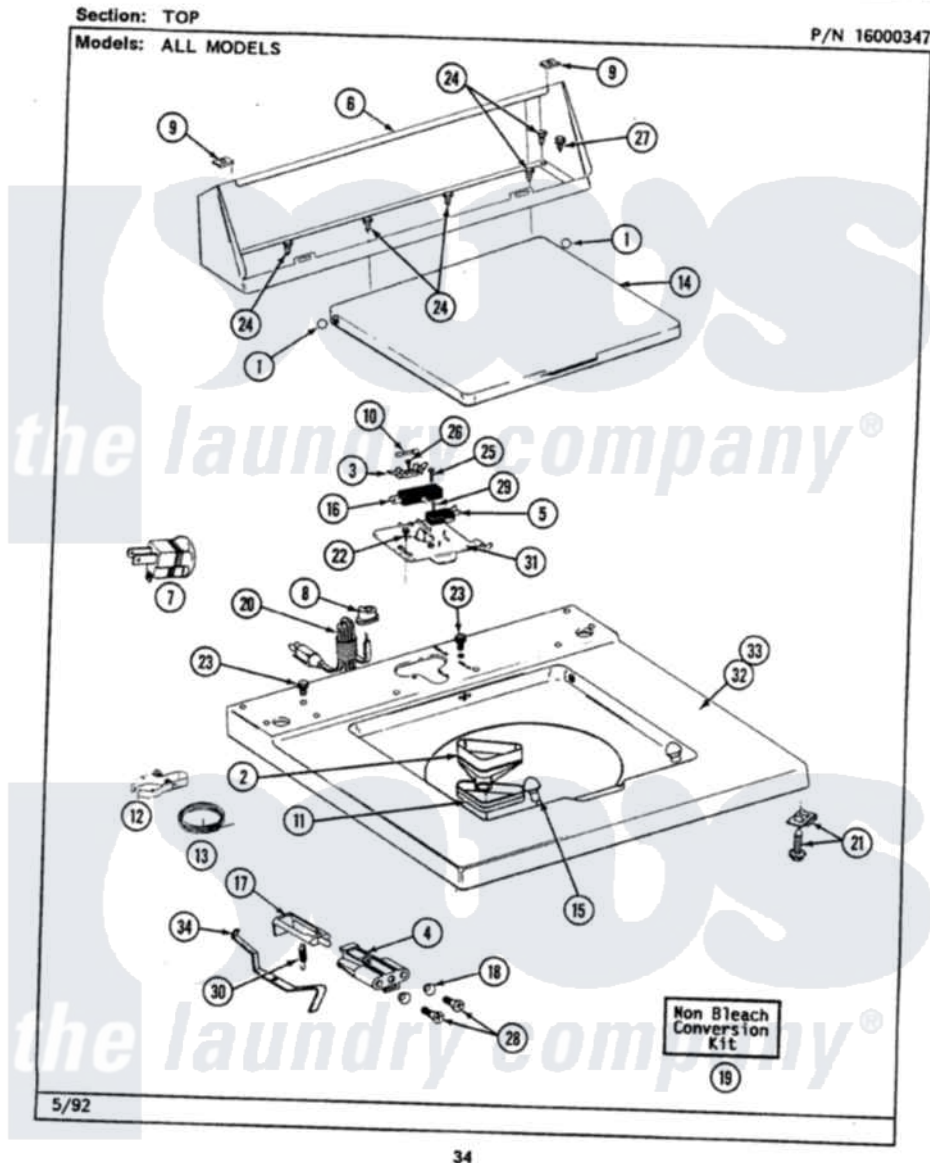

Maytag LAT8650AAL 05 - TOP

Maytag [Residential Maytag LAT8650AAL Washer Parts](#) Parts Diagram 05 - TOP
 Click on the part number to view part

Item	Original Part Number	Replaced By	Status	Part Description
1	211726			Hinge, Ball Lid
2	215578			Bleach Inlet Almond
3	207167			Block, Fuse
4	214279	204968		Plunger And Bracket Assembly--W
5	207166			Switch, Check
6	205635L		Not Available	CONSOLE (ALM)
7	Y201808			Converter
8	211881			Grommet, Cord Part Not Used-Gas Models Only
9	215075			Fastener, Control Panel To Console
10	207168	22001682		Switch Assembly, Lid W/4amp Fuse
11	214436			Gasket
12	301548			Clamp, Ground Wire
13	311155			Ground Wire And Clamp
14	216073L		Not Available	(ALMOND)---NA

15	212716		Bumper, Lid
16	205415	279347	Switch-Lid
17	215700		Not Available
18	211500		LID SWITCH PLUNGER
19	205997		Washer, Bracket To Top Cover
20	204590		Non-Bleach Conversion Kit
21	204445		Cord, Power
22	207159	489355	Screw And Fastener Assembly
23	210186	3370225	Screw, 8 X 1/2
24	211294	90767	Screw
25	213501		Screw, 8A X 3/8 HeX Washer Head Tapping
26	215705	Y311711	Screw, No.6-20 X 1-1/8 Inch
27	Y313559		Screw, Fuse Block
28	910182	25-7809	Screw
29	912012	3400409	Screw, No.6-20 1/2 Flthd Torx
30	213720		Screw
31	Y215699	22001678	Spring, Lid Switch
34	215704		Bracket, Switch And Fuse
			Lever, Unbalance