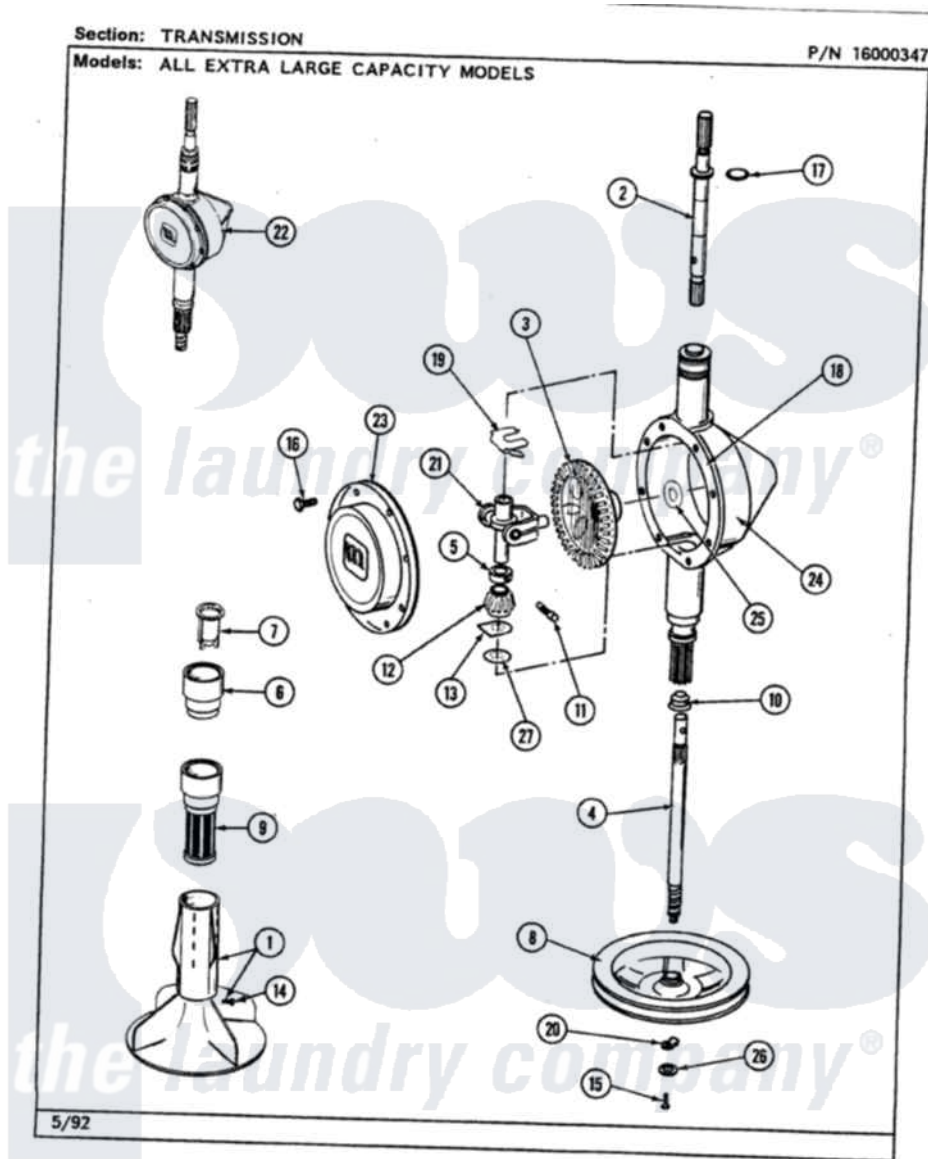

Maytag LAT8650AAL 06 - TRANSMISSION

42

Maytag Residential Maytag LAT8650AAL Washer Parts Parts Diagram 06 - TRANSMISSION
Click on the part number to view part

Item	Original Part Number	Replaced By	Status	Part Description
1	207228			Agitator W/Lock Screw
2	207153	6-2097820		Kit- Shaft
3	206713	6-2067130		Gear- Beve
4	215410	12001450		Ctr Shaft W/Collar Andkeeper-Dp
5	215415		Not Available	COLLAR, LOWER
7	215733			Dispensing Cup
8	211059	6-2301530		Pulley
9	207426			Lint Filter Deep
10	206602	207843		Lip Seal Repair Kit
11	Y206629			Pin, Collar
12	215401	W10221114		Pinion
13	215395			Plate, Clutch
14	206478		Not Available	SCREW & WASHER FOR AGITATOR
15	211375	681582		Screw
16	215417		Not Available	SCREW, TRANSMISSION

16	213417	Not Available	COVER
17	210690		Seal, Rubber
18	Y058700	675652	Adhesive
19	215581		Spring, Agitator Shaft
20	211089		Lug, Stop Pulley
21	206685	6-2066850	Yoke
22	206707	6-2097750	Trans Dee
23	206628		Cover, Transmission
24	206624	6-2097750	Trans Dee
25	215394		Washer, Bevel Gear
26	211090	22003555	Washer, Stop Lug
27	211483	6-2114830	Washer- SP