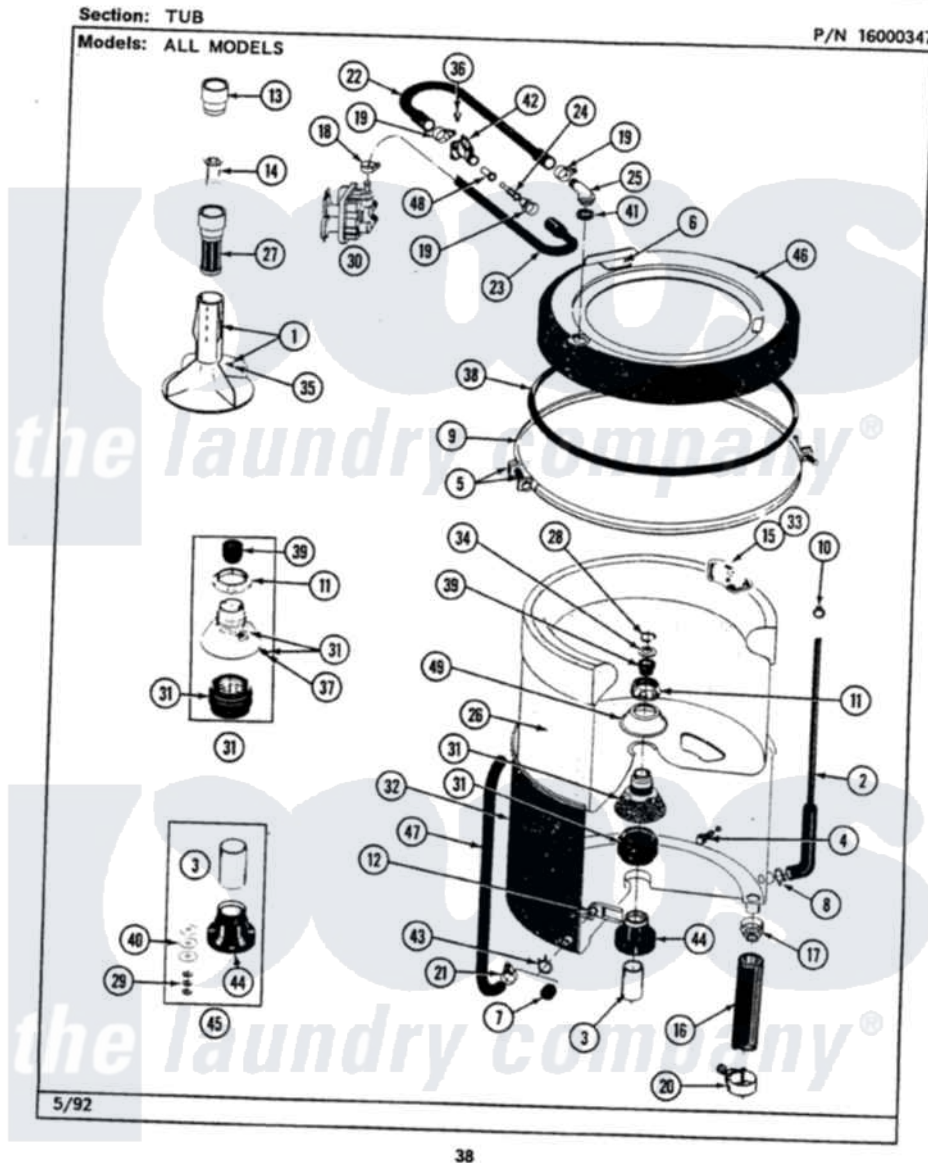

Maytag LAT8650AAL 07 - TUB

Maytag [Residential Maytag LAT8650AAL Washer Parts](#) Parts Diagram 07 - TUB
Click on the part number to view part

Item	Original Part Number	Replaced By	Status	Part Description
1	207228			Agitator W/Lock Screw
2	212942	22001619		Tube, Water Level Switch
3	211130			Bearing Liner, Tub Bearing
4	200744	W10175939		Bolt
"	205254	W10175938		Bolt
5	205529			Nut And Bolt Kit For Tub Clam
6	215232			Bumper, Unbalance
8	211641			Clamp, 1-1/16"
9	200846			Clamp - Tub Cover
10	410296	596669		Clamp, Manifold
11	211047	6-2110472		Nut- Clamp
12	214434			Spout, Deflector
14	215733			Dispensing Cup
16	213045			Hose, Outer Tub Part Not Used
17	200900	616099		Clamp
18	201575			Clamp, Hose

19	202515	596669	Clamp, Manifold
20	202574	3367052	Clamp, Hose
21	205161	489503	Clamp
22	Y215234		Hose, Injector Fill
23	213013		Hose, Injector
24	213015		Nozzle, Injector
25	215235		Tube, Injector
26	207831	Not Available	TUB, INNER (W/PLUG)
27	207426		Lint Filter Deep
28	Y015667		Retaining Ring
29	Y054867		Washer, Lock
30	205613		Water Valve
31	204012	6-2095720	Mounting S
32	205484		Tub, Outer Part Not Used
33	215980		Plug, Filter Hole
34	Y015666		Washer, Retaining -
35	206478	Not Available	SCREW & WASHER FOR AGITATOR
36	312620		Screw, Sems
37	211618	22001423	Set Screw, Mounting Stem
38	211232		Seal, Tub Cover
39	Y0A4298	6-0A57420	Seal- Agitator
40	211100		Washer, Outer Tub
41	215233		Seal For Injector Tube
42	215447		Sleeve For Injector
43	214739	596669	Clamp, Manifold
44	200824	6-2040130	Tub Bearin
45	204013	6-2040130	Tub Bearin
46	206380	Not Available	COVER, TUB
47	214433		Tube, Inlet Part Not Used
48	213016	216201	Nozzle
49	211210		Washer, Clamping Nut