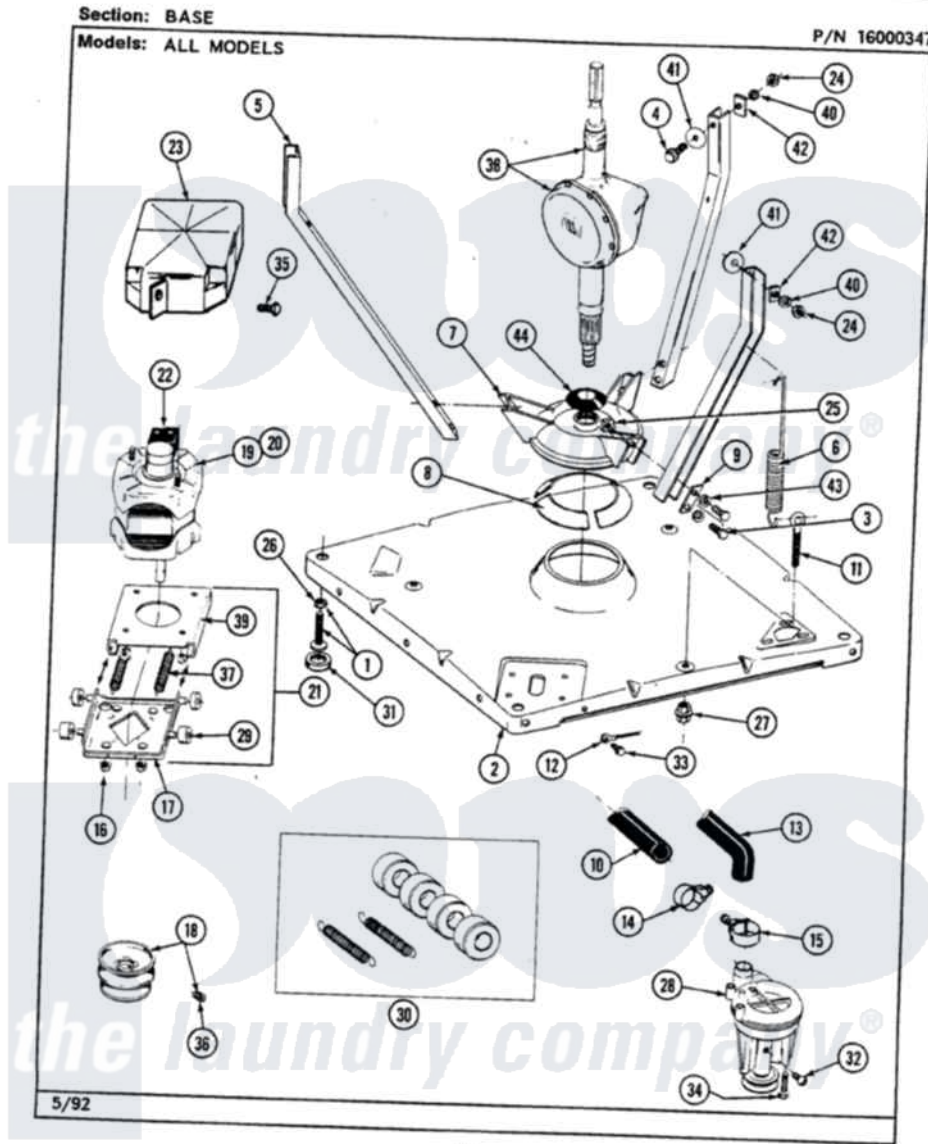

Maytag LAT8650ABL 01 - BASE

44

Maytag Residential Maytag LAT8650ABL Washer Parts Parts Diagram 01 - BASE
 Click on the part number to view part

Item	Original Part Number	Replaced By	Status	Part Description
1	Y302699	22003428		Leg, Adjustable
2	203274			Base With Damper Pads
3	Y015627			Screw- Hex
4	205254	W10175938		Bolt
"	200744	W10175939		Bolt
5	213053			Brace, Tub Part Not Used
6	213054			Centering Spring - 3 Used
7	203725			Damper W/Bolt And Clip
8	203956			Damper Pad Kit
9	213073			Washer, Double Brace
10	214767	22001448		Hose, Pump
11	213120	216416		Bolt, Eye/Centering Spring
12	204807			Ground Wire, Supp. Plte To Top Cover
13	213045			Hose, Outer Tub Part Not Used
14	200461	285655		Clamp, Hose