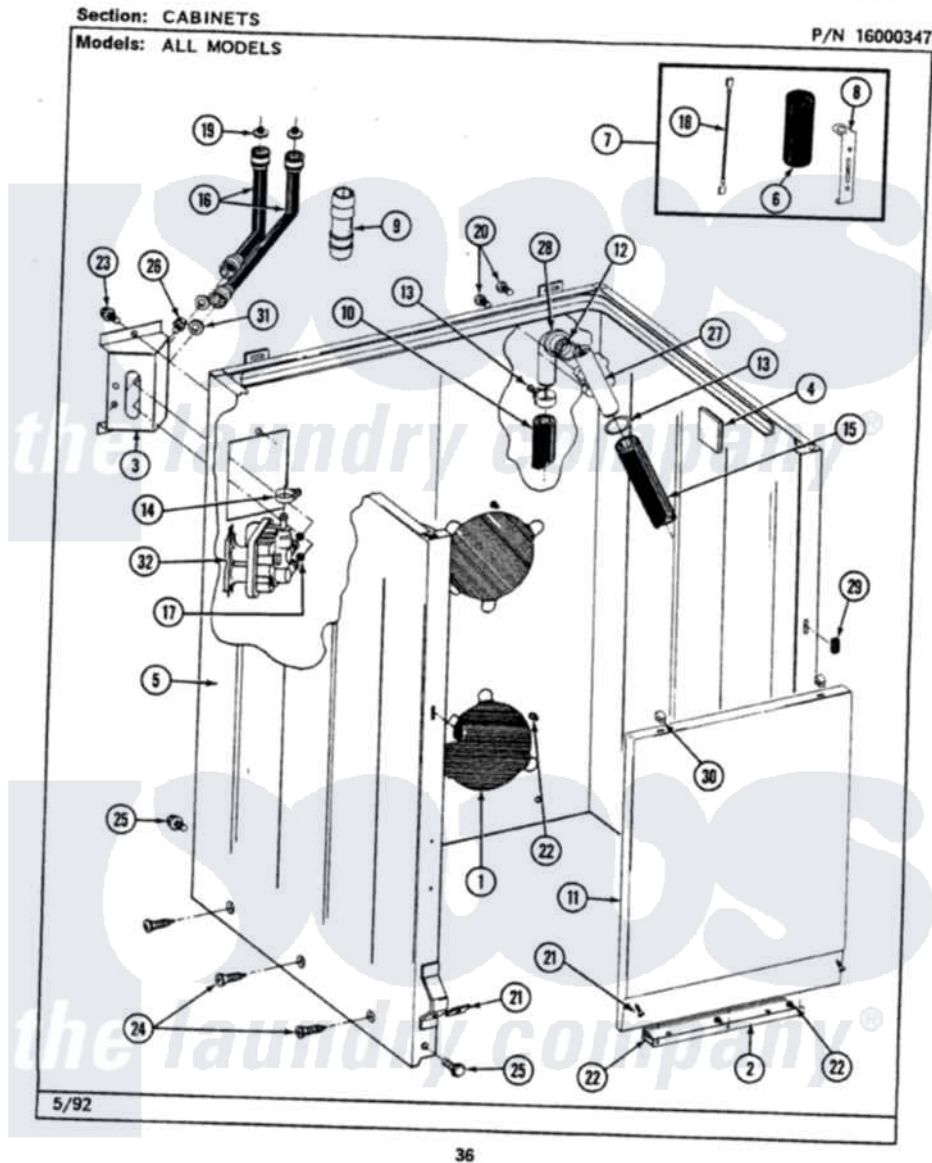

# Maytag LAT8650ABL 02 - CABINET

Maytag Residential Maytag LAT8650ABL Washer Parts Parts Diagram 02 - CABINET  
Click on the part number to view part

Item	Original Part Number	Replaced By	Status	Part Description
1	211878		Not Available	PLATE, ACCESS
2	<a href="#">213846</a>			Guard, Belt
3	214812	<a href="#">22002361</a>		Bracket, Water Valve
4	<a href="#">215058</a>			Pad, Cabinet Bumper
5	203319L		Not Available	(ALMOND)
6	<a href="#">Y200832</a>			Capacitor
7	<a href="#">206103</a>			Capacitor Kit
8	<a href="#">211149</a>			Clip, Capacitor
9	<a href="#">Y216015</a>			Coupling, Hose
10	<a href="#">Y059149</a>			(7/8" I.D. CARTON OF 50 FT.)
"	<a href="#">216017</a>			Hose, Drain
11	212998L		Not Available	FRONT PANEL-ALMOND
12	<a href="#">214765</a>			Gasket, Siphon Break
13	200908	<a href="#">285655</a>		Clamp, Hose
14	<a href="#">201575</a>			Clamp, Hose
15	214767	<a href="#">22001448</a>		Hose, Pump

16	<a href="#">202860</a>		Inlet Hose Assembly
17	214337	<a href="#">96160</a>	Screen
18	<a href="#">203237</a>		No.17 Wire With Terminal
19	200961	<a href="#">12001413</a>	Strainer And Washer Kit
20	<a href="#">Y014874</a>		Screw, Idler Arm And Sleeve
21	<a href="#">204439</a>		Screw And Fstner Assembly
22	211294	<a href="#">90767</a>	Screw, 8A X 3/8 HeX Washer Head Tapping
23	212276	<a href="#">W10116760</a>	Screw
24	<a href="#">213007</a>		Xfor Cabinet See Cabinet, Back
25	213121	<a href="#">3400111</a>	Screw, 12-14 X 5/8
"	213122	<a href="#">27001200</a>	Screw
26	<a href="#">Y313561</a>		Screw---NA
27	<a href="#">206638</a>		Siphon Break
28	Y216016	<a href="#">W10116738</a>	Elbow
29	214376	<a href="#">22002331</a>	Spacer, Front Panel
30	212982	<a href="#">22001650</a>	Fastener, Spring
31	<a href="#">Y013783</a>		Washer, Inlet Hose
32	<a href="#">205613</a>		Water Valve