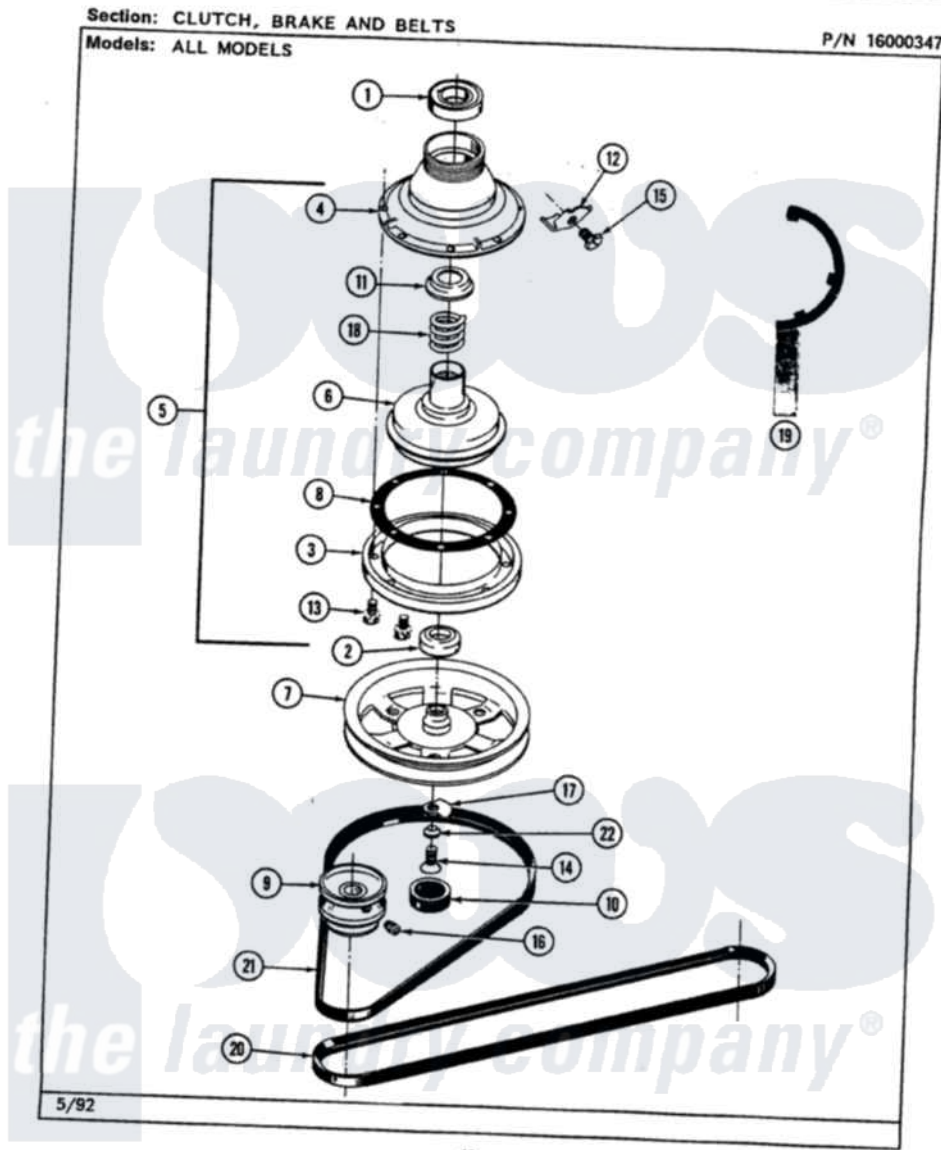

Maytag LAT8650ABL 03 - CLUTCH, BRAKE & BELTS

Maytag Residential Maytag LAT8650ABL Washer Parts Parts Diagram 03 - CLUTCH, BRAKE & BELTS
Click on the part number to view part

Item	Original Part Number	Replaced By	Status	Part Description
1	Y200720	22003441		Bearing, Rear
2	200835			Bearing, Brake Rotor
3	211043	6-2011900		Brake Asse
4	211045	6-2011900		Brake Asse
5	201190	6-2011900		Brake Asse
6	201126	6-2011900		Brake Asse
7	211059	6-2301530		Pulley
8	211042	6-2011900		Brake Asse
9	200816	6-2008160		Pulley- MO
10	211038		Not Available	CAP, OIL RETAINER
11	211039	6-2011900		Brake Asse
12	213325			Clip, Retaining
13	211000			SCREW, BRAKE DRUM (HEX HEAD)
14	211375	681582		Screw
15	213326			Bolt, Sems Retaining Clip
16	Y053241			Set Screw, Motor Pulley

17	211089		Lug, Stop Pulley
18	211041	6-2011900	Brake Asse
19	Y038315	038315	Tool
20	211124		Part Not Used
21	211125		V Belt, Drive Pulley
22	211090	22003555	Washer, Stop Lug