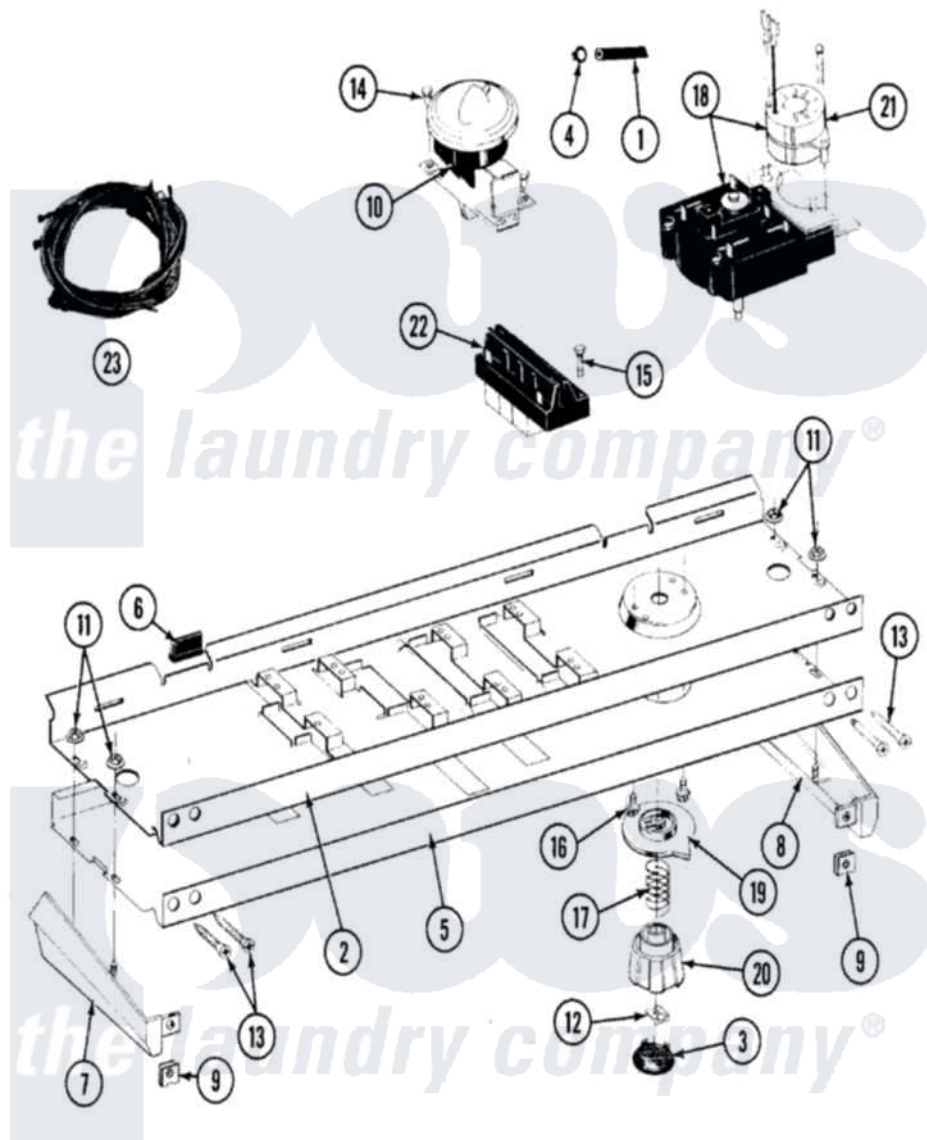

Maytag LAT8650ABL 04 - CONTROL PANEL

Maytag [Residential Maytag LAT8650ABL Washer Parts](#) Parts Diagram 04 - CONTROL PANEL
 Click on the part number to view part

Item	Original Part Number	Replaced By	Status	Part Description
1	212942	22001619		Tube, Water Level Switch
2	214818			Back Up Plate
3	215821		Not Available	CAP, KNOB
4	410296	596669		Clamp, Manifold
5	207392		Not Available	CONTROL PANEL
6	214897			Pad, Control Panel
7	207215		Not Available	END CAP LH
8	207216		Not Available	END CAP RH
9	214894			Fastener, End Cap
10	214872			Palnut, End Cap Note: Nut, Lamp Holder
11	211605			Bezel, Timer Dial
12	210932			Screw, No.8 X 9/16 Ctsk Note: Screw, Inlet Duct
13	211168	W10139210		Screw, 8-18 X 5/16
14	213117	67006908		Screw, Ice Rack
15	213966	3400014		Screw

16	211065		Spring, Index Wheel
17	207377	Not Available	TIMER
18	215827	Not Available	TIMER DIAL SKIRT
19	215828		Knob, Timer
20	205033	22205033	Motor- Tim
21	207361		4 Level Pressure Switch
22	207368	Not Available	TEMP CONTROL SWITCH - 3 BUTTON
23	207383		Wire Harness