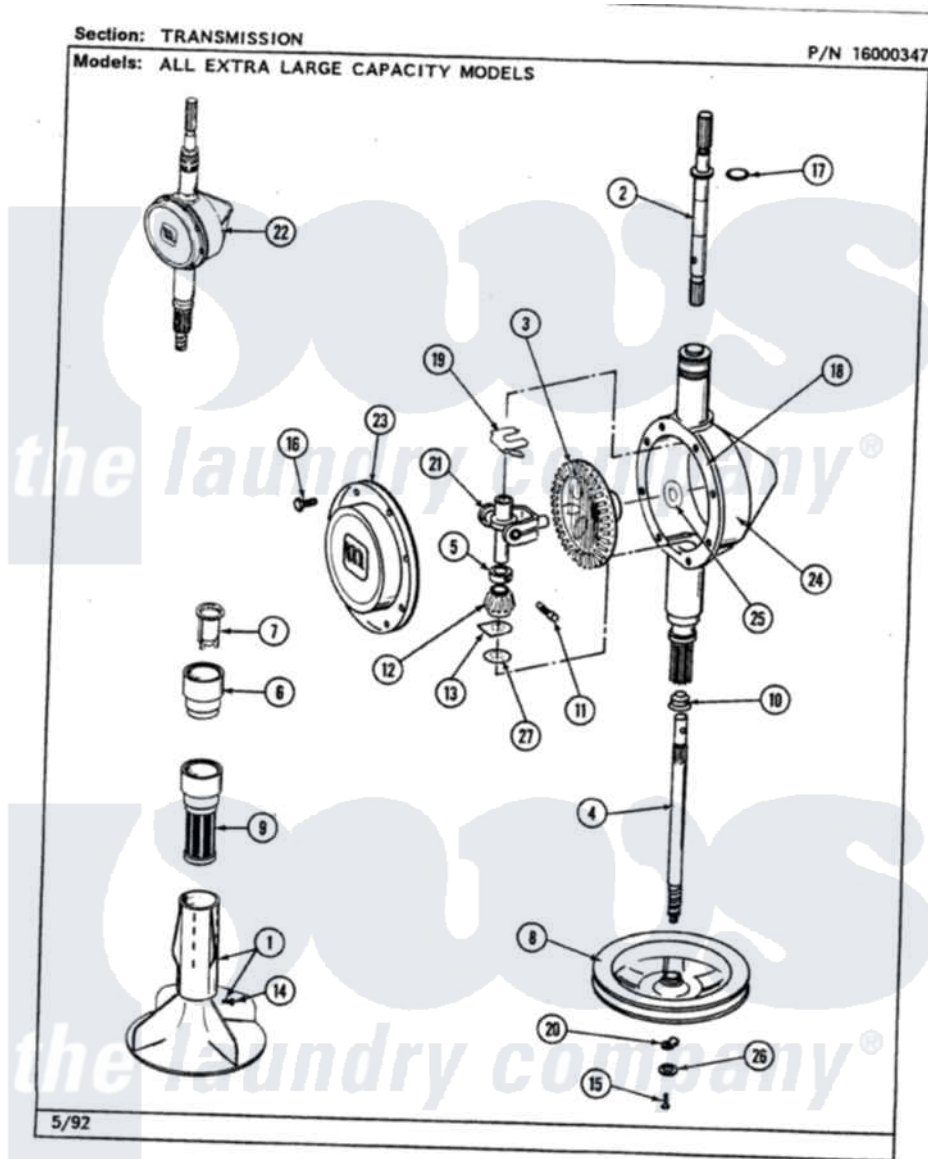

Maytag LAT8650ABL 06 - TRANSMISSION

42

Maytag Residential Maytag LAT8650ABL Washer Parts Parts Diagram 06 - TRANSMISSION
Click on the part number to view part

Item	Original Part Number	Replaced By	Status	Part Description
1	207228			Agitator W/Lock Screw
2	207153	6-2097820		Kit- Shaft
3	206713	6-2067130		Gear- Beve
4	215410	12001450		Ctr Shaft W/Collar Andkeeper- Dp
5	215415		Not Available	COLLAR, LOWER
7	215733			Dispensing Cup
8	211059	6-2301530		Pulley
9	207426			Lint Filter Deep
10	206602	207843		Lip Seal Repair Kit
11	Y206629			Pin, Collar
12	215401	W10221114		Pinion
13	215395			Plate, Clutch
14	206478		Not Available	SCREW & WASHER FOR AGITATOR
15	211375	681582		Screw
16	215417		Not Available	SCREW, TRANSMISSION

17	210690		COVER
18	Y058700	675652	Seal, Rubber
19	215581		Adhesive
20	211089		Spring, Agitator Shaft
21	206685	6-2066850	Lug, Stop Pulley
22	206707	6-2097750	Yoke
23	206628		Trans Dee
24	206624	6-2097750	Cover, Transmission
25	215394		Trans Dee
26	211090	22003555	Washer, Bevel Gear
27	211483	6-2114830	Washer, Stop Lug
			Washer- SP