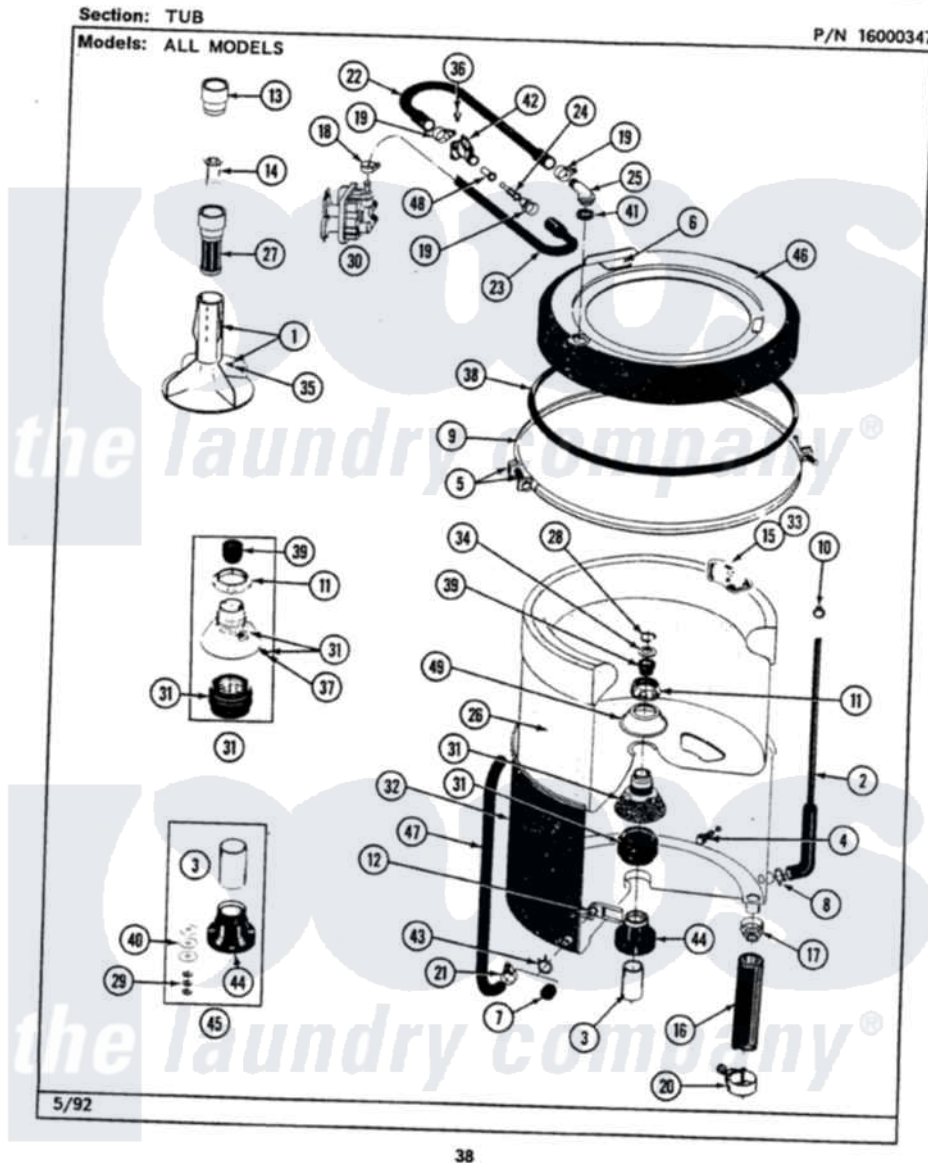

Maytag LAT8650ABL 07 - TUB

Maytag [Residential Maytag LAT8650ABL Washer Parts](#) Parts Diagram 07 - TUB
Click on the part number to view part

Item	Original Part Number	Replaced By	Status	Part Description
1	207228			Agitator W/Lock Screw
2	212942	22001619		Tube, Water Level Switch
3	211130			Bearing Liner, Tub Bearing
4	200744	W10175939		Bolt
"	205254	W10175938		Bolt
5	205529			Nut And Bolt Kit For Tub Clam
6	215232			Bumper, Unbalance
8	211641			Clamp, 1-1/16"
9	200846			Clamp - Tub Cover
10	410296	596669		Clamp, Manifold
11	211047	6-2110472		Nut- Clamp
12	214434			Spout, Deflector
14	215733			Dispensing Cup
16	213045			Hose, Outer Tub Part Not Used
17	200900	616099		Clamp
18	201575			Clamp, Hose

19	202515	596669	Clamp, Manifold
20	202574	3367052	Clamp, Hose
21	205161	489503	Clamp
22	Y215234		Hose, Injector Fill
23	213013		Hose, Injector
24	213015		Nozzle, Injector
25	215235		Tube, Injector
26	207831	Not Available	TUB, INNER (W/PLUG)
27	207426		Lint Filter Deep
28	Y015667		Retaining Ring
29	Y054867		Washer, Lock
30	205613		Water Valve
31	204012	6-2095720	Mounting S
32	205484		Tub, Outer Part Not Used
33	215980		Plug, Filter Hole
34	Y015666		Washer, Retaining -
35	206478	Not Available	SCREW & WASHER FOR AGITATOR
36	312620		Screw, Sems
37	211618	22001423	Set Screw, Mounting Stem
38	211232		Seal, Tub Cover
39	Y0A4298	6-0A57420	Seal- Agitator
40	211100		Washer, Outer Tub
41	215233		Seal For Injector Tube
42	215447		Sleeve For Injector
43	214739	596669	Clamp, Manifold
44	200824	6-2040130	Tub Bearin
45	204013	6-2040130	Tub Bearin
46	206380	Not Available	COVER, TUB
47	214433		Tube, Inlet Part Not Used
48	213016	216201	Nozzle
49	211210		Washer, Clamping Nut