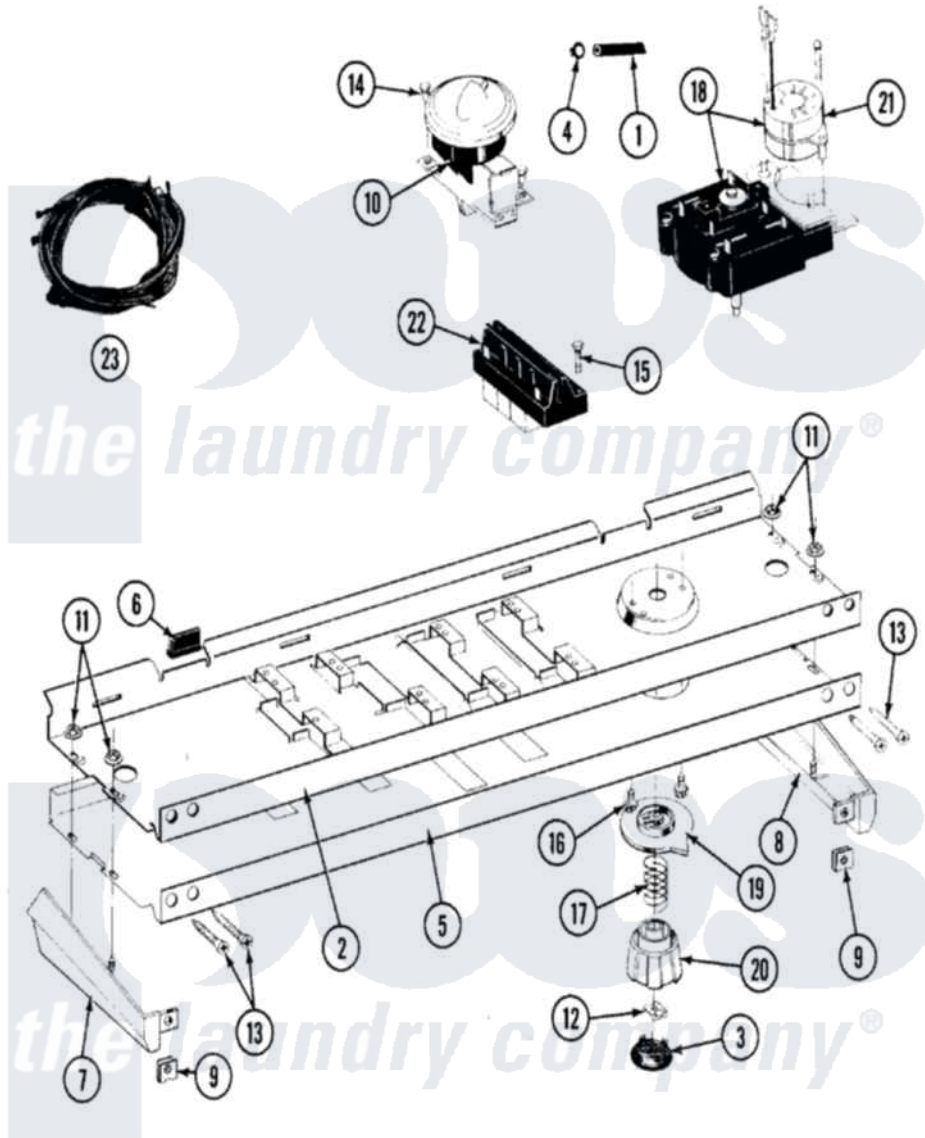

# Maytag LAT8650ABW 04 - CONTROL PANEL

Maytag [Residential Maytag LAT8650ABW Washer Parts](#) Parts Diagram 04 - CONTROL PANEL  
 Click on the part number to view part

Item	Original Part Number	Replaced By	Status	Part Description
1	212942	<a href="#">22001619</a>		Tube, Water Level Switch
2	<a href="#">214818</a>			Back Up Plate
3	215821		Not Available	CAP, KNOB
4	410296	<a href="#">596669</a>		Clamp, Manifold
5	207392		Not Available	CONTROL PANEL
6	<a href="#">214897</a>			Pad, Control Panel
7	207215		Not Available	END CAP LH
8	207216		Not Available	END CAP RH
9	<a href="#">214894</a>			Fastener, End Cap
10	<a href="#">214872</a>			Palnut, End Cap Note: Nut, Lamp Holder
11	<a href="#">211605</a>			Bezel, Timer Dial
12	<a href="#">210932</a>			Screw, No.8 X 9/16 Ctsk Note: Screw, Inlet Duct
13	211168	<a href="#">W10139210</a>		Screw, 8-18 X 5/16
14	213117	<a href="#">67006908</a>		Screw, Ice Rack
15	213966	<a href="#">3400014</a>		Screw

16	<a href="#">211065</a>		Spring, Index Wheel
17	207377	Not Available	TIMER
18	215827	Not Available	TIMER DIAL SKIRT
19	<a href="#">215828</a>		Knob, Timer
20	205033	<a href="#">22205033</a>	Motor- Tim
21	<a href="#">207361</a>		4 Level Pressure Switch
22	207368	Not Available	TEMP CONTROL SWITCH - 3 BUTTON
23	<a href="#">207383</a>		Wire Harness