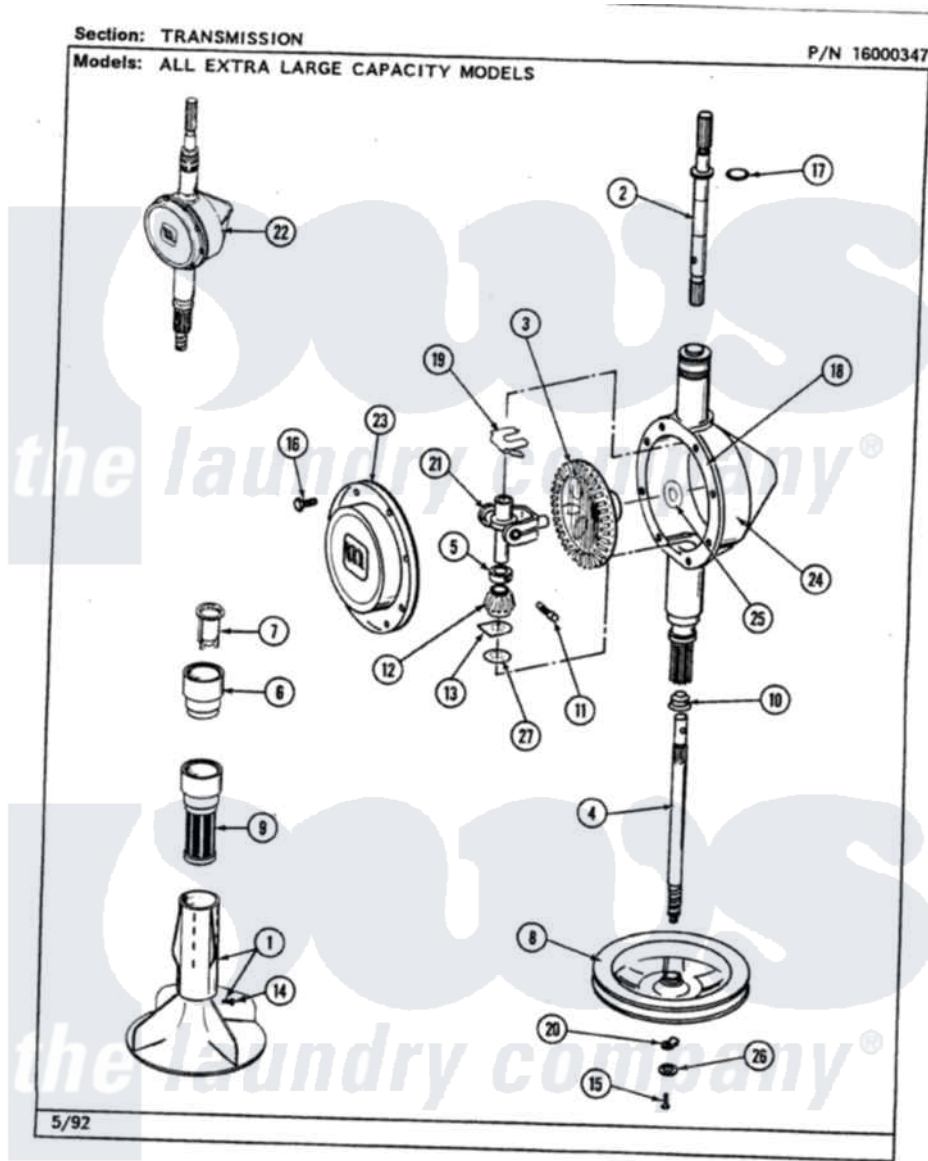

Maytag LAT8650ABW 06 - TRANSMISSION

42

Maytag [Residential Maytag LAT8650ABW Washer Parts](#) Parts Diagram 06 - TRANSMISSION
Click on the part number to view part

Item	Original Part Number	Replaced By	Status	Part Description
1	207228			Agitator W/Lock Screw
2	207153	6-2097820		Kit- Shaft
3	206713	6-2067130		Gear- Beve
4	215410	12001450		Ctr Shaft W/Collar Andkeeper- Dp
5	215415		Not Available	COLLAR, LOWER
7	215733			Dispensing Cup
8	211059	6-2301530		Pulley
9	207426			Lint Filter Deep
10	206602	207843		Lip Seal Repair Kit
11	Y206629			Pin, Collar
12	215401	W10221114		Pinion
13	215395			Plate, Clutch
14	206478		Not Available	SCREW & WASHER FOR AGITATOR
15	211375	681582		Screw
16	215417		Not Available	SCREW, TRANSMISSION

17	210690		COVER
18	Y058700	675652	Seal, Rubber
19	215581		Adhesive
20	211089		Spring, Agitator Shaft
21	206685	6-2066850	Lug, Stop Pulley
22	206707	6-2097750	Yoke
23	206628		Trans Dee
24	206624	6-2097750	Cover, Transmission
25	215394		Trans Dee
26	211090	22003555	Washer, Bevel Gear
27	211483	6-2114830	Washer, Stop Lug
			Washer- SP