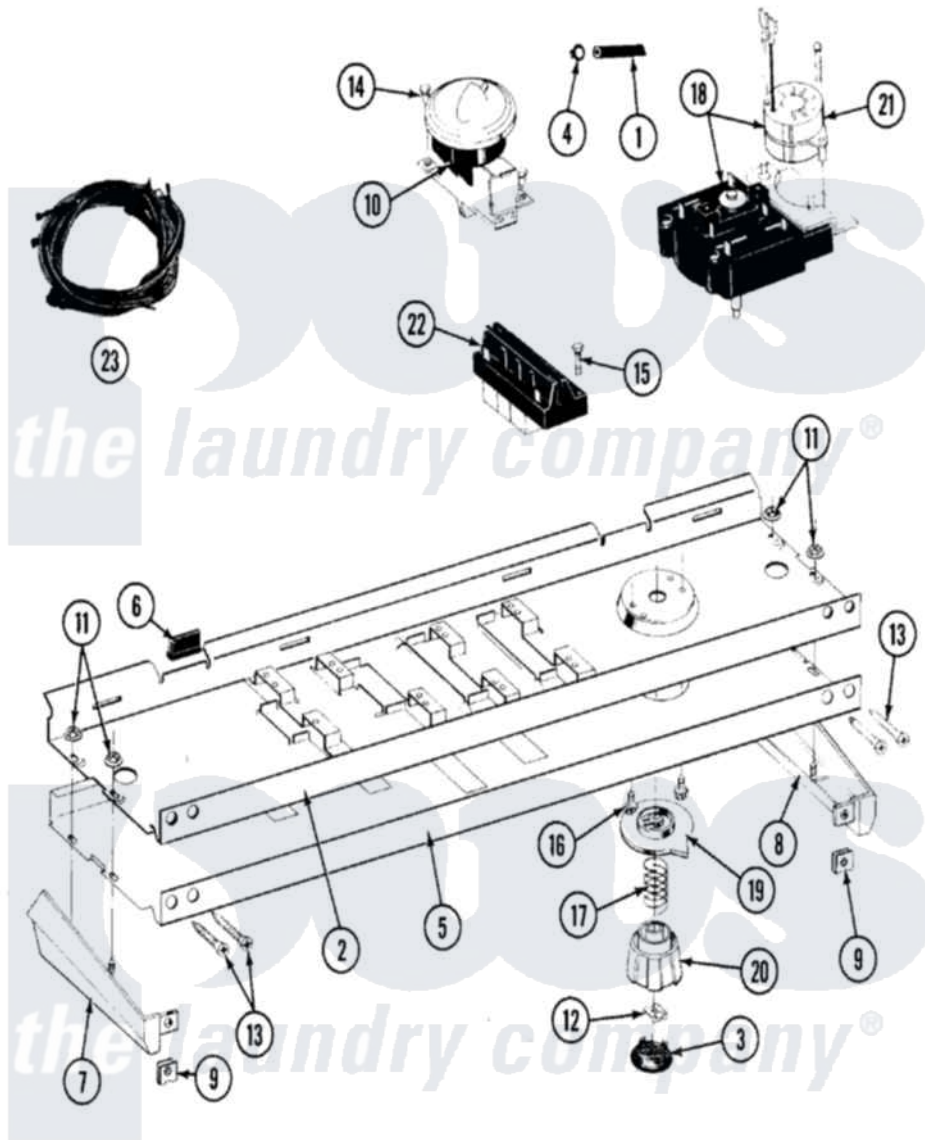

# Maytag LAT8650BAL 04 - CONTROL PANEL

Maytag [Residential Maytag LAT8650BAL Washer Parts](#) Parts Diagram 04 - CONTROL PANEL  
 Click on the part number to view part

Item	Original Part Number	Replaced By	Status	Part Description
1	212942	<a href="#">22001619</a>		Tube, Water Level Switch
2	<a href="#">214818</a>			Back Up Plate
3	215821		Not Available	CAP, KNOB
4	410296	<a href="#">596669</a>		Clamp, Manifold
5	208116		Not Available	FACIA A8650/8640
6	<a href="#">214897</a>			Pad, Control Panel
7	207215		Not Available	END CAP LH
8	207216		Not Available	END CAP RH
9	<a href="#">214894</a>			Fastener, End Cap
10	<a href="#">214872</a>			Palnut, End Cap Note: Nut, Lamp Holder
11	<a href="#">211605</a>			Bezel, Timer Dial
12	<a href="#">210932</a>			Screw, No.8 X 9/16 Ctsk Note: Screw, Inlet Duct
13	211168	<a href="#">W10139210</a>		Screw, 8-18 X 5/16
14	213117	<a href="#">67006908</a>		Screw, Ice Rack
15	213966	<a href="#">3400014</a>		Screw

16	<a href="#">211065</a>		Spring, Index Wheel
17	207376	<a href="#">22207376</a>	Timer
18	215827		Not Available TIMER DIAL SKIRT
19	<a href="#">215828</a>		Knob, Timer
20	205033	<a href="#">22205033</a>	Motor- Tim
21	<a href="#">207361</a>		4 Level Pressure Switch
22	207367		Not Available TEMP CONTROL SWITCH - 4 BUTTON
23	<a href="#">207382</a>		Wire Harness