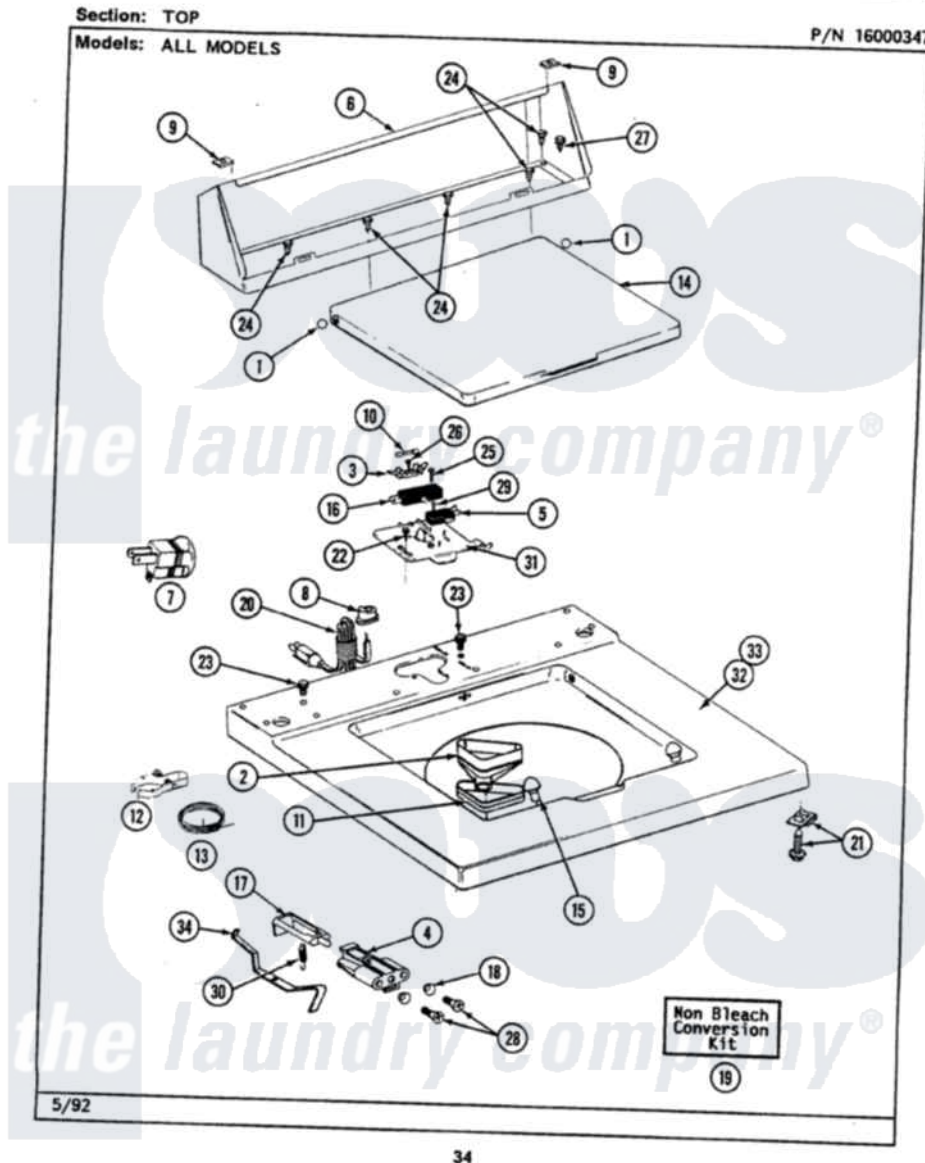

Maytag LAT8650BAL 05 - TOP

Maytag [Residential Maytag LAT8650BAL Washer Parts](#) Parts Diagram 05 - TOP
 Click on the part number to view part

Item	Original Part Number	Replaced By	Status	Part Description
1	211726			Hinge, Ball Lid
2	215578			Bleach Inlet Almond
3	207167			Block, Fuse
4	214279	204968		Plunger And Bracket Assembly--W
5	207166			Switch, Check
6	205635L		Not Available	CONSOLE (ALM)
7	Y201808			Converter
8	211881			Grommet, Cord Part Not Used-Gas Models Only
9	215075			Fastener, Control Panel To Console
10	207168	22001682		Switch Assembly, Lid W/4amp Fuse
11	214436			Gasket
12	301548			Clamp, Ground Wire
13	311155			Ground Wire And Clamp
14	216073L		Not Available	(ALMOND)---NA

15	212716		Bumper, Lid
16	205415	279347	Switch-Lid
17	215700		Not Available
18	211500		LID SWITCH PLUNGER
19	205997		Washer, Bracket To Top Cover
20	204590		Non-Bleach Conversion Kit
21	204445		Cord, Power
22	207159	489355	Screw And Fastener Assembly
23	210186	3370225	Screw, 8 X 1/2
24	211294	90767	Screw
25	213501		Screw, 8A X 3/8 HeX Washer Head Tapping
26	215705	Y311711	Screw, No.6-20 X 1-1/8 Inch
27	Y313559		Screw, Fuse Block
28	910182	25-7809	Screw
29	912012	3400409	Screw, No.6-20 1/2 Flthd Torx
30	213720		Screw
31	Y215699	22001678	Spring, Lid Switch
32	207170L		Bracket, Switch And Fuse
34	215704		Top Cover Assembly ALM----NA
			Lever, Unbalance