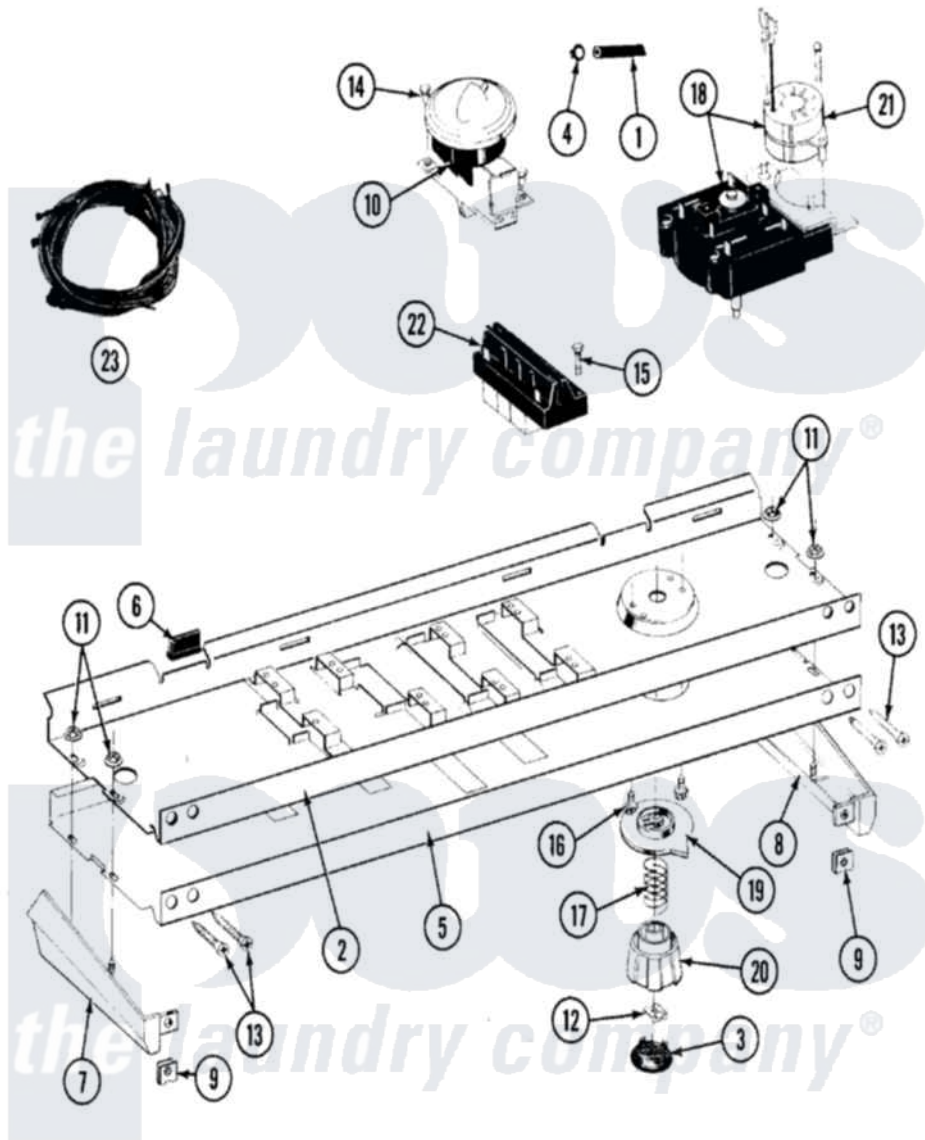

Maytag LAT8650BAW 04 - CONTROL PANEL

Maytag [Residential Maytag LAT8650BAW Washer Parts](#) Parts Diagram 04 - CONTROL PANEL
 Click on the part number to view part

Item	Original Part Number	Replaced By	Status	Part Description
1	212942	22001619		Tube, Water Level Switch
2	214818			Back Up Plate
3	215821		Not Available	CAP, KNOB
4	410296	596669		Clamp, Manifold
5	208116		Not Available	FACIA A8650/8640
6	214897			Pad, Control Panel
7	207215		Not Available	END CAP LH
8	207216		Not Available	END CAP RH
9	214894			Fastener, End Cap
10	214872			Palnut, End Cap Note: Nut, Lamp Holder
11	211605			Bezel, Timer Dial
12	210932			Screw, No.8 X 9/16 Ctsk Note: Screw, Inlet Duct
13	211168	W10139210		Screw, 8-18 X 5/16
14	213117	67006908		Screw, Ice Rack
15	213966	3400014		Screw

16	211065		Spring, Index Wheel
17	207376	22207376	Timer
18	215827		Not Available TIMER DIAL SKIRT
19	215828		Knob, Timer
20	205033	22205033	Motor- Tim
21	207361		4 Level Pressure Switch
22	207367		Not Available TEMP CONTROL SWITCH - 4 BUTTON
23	207382		Wire Harness