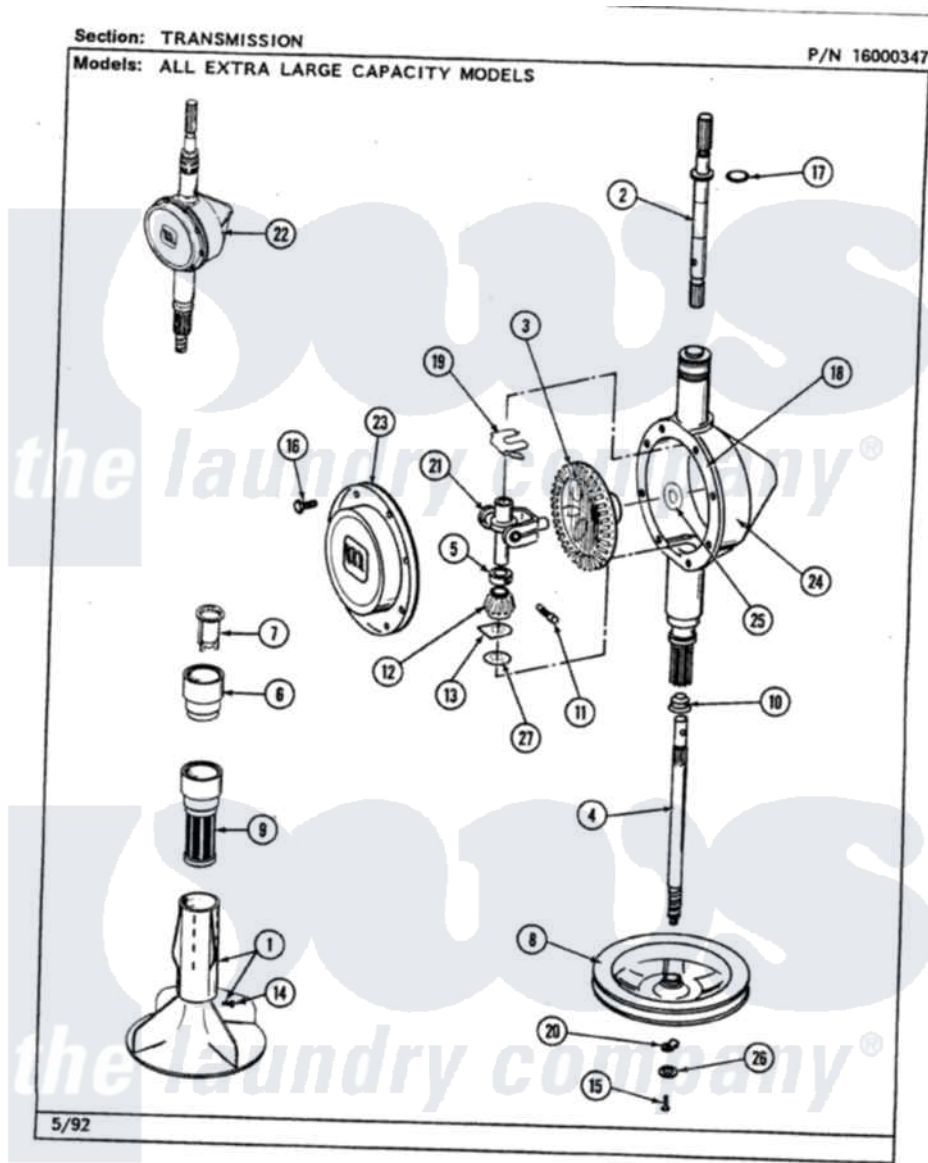

Maytag LAT8650BAW 06 - TRANSMISSION

42

Maytag [Residential Maytag LAT8650BAW Washer Parts](#) Parts Diagram 06 - TRANSMISSION
 Click on the part number to view part

Item	Original Part Number	Replaced By	Status	Part Description
1	207228			Agitator W/Lock Screw
2	207153	6-2097820		Kit- Shaft
3	206713	6-2067130		Gear- Beve
4	215410	12001450		Ctr Shaft W/Collar Andkeeper- Dp
5	215415		Not Available	COLLAR, LOWER
7	215733			Dispensing Cup
8	211059	6-2301530		Pulley
9	207426			Lint Filter Deep
10	206602	207843		Lip Seal Repair Kit
11	Y206629			Pin, Collar
12	215401	W10221114		Pinion
13	215395			Plate, Clutch
14	206478		Not Available	SCREW & WASHER FOR AGITATOR
15	211375	681582		Screw
16	215417		Not Available	SCREW, TRANSMISSION

17	210690		COVER
18	Y058700	675652	Seal, Rubber
19	215581		Adhesive
20	211089		Spring, Agitator Shaft
21	206685	6-2066850	Lug, Stop Pulley
22	206707	6-2097750	Yoke
23	206628		Trans Dee
24	206624	6-2097750	Cover, Transmission
25	215394		Trans Dee
26	211090	22003555	Washer, Bevel Gear
27	211483	6-2114830	Washer, Stop Lug
			Washer- SP